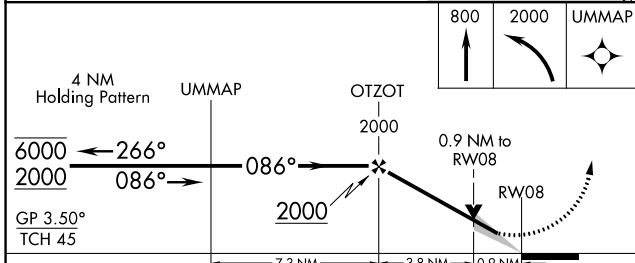

WAAS CH 56620 W08A	APP CRS 086°	Rwy Idg TDZE Apt Elev	5500 231 248

RNAV (GPS) RWY 8

BAY MINETTE MUNI (1R8)

RNP APCH.	MISSED APPROACH: Climb to 800 then climbing left turn to 2000 direct UMMAP and hold.
▼ For uncompensated Baro-VNAV systems, LNAV/VNAV NA below -15°C or above 54°C. Circling Rwy 26 NA at night.	

AWOS-3PT 121.125	MOBILE APP CON ★ 118.5 269.3	UNICOM 122.8 (CTAF) 0

ELEV 248	TDZE 231