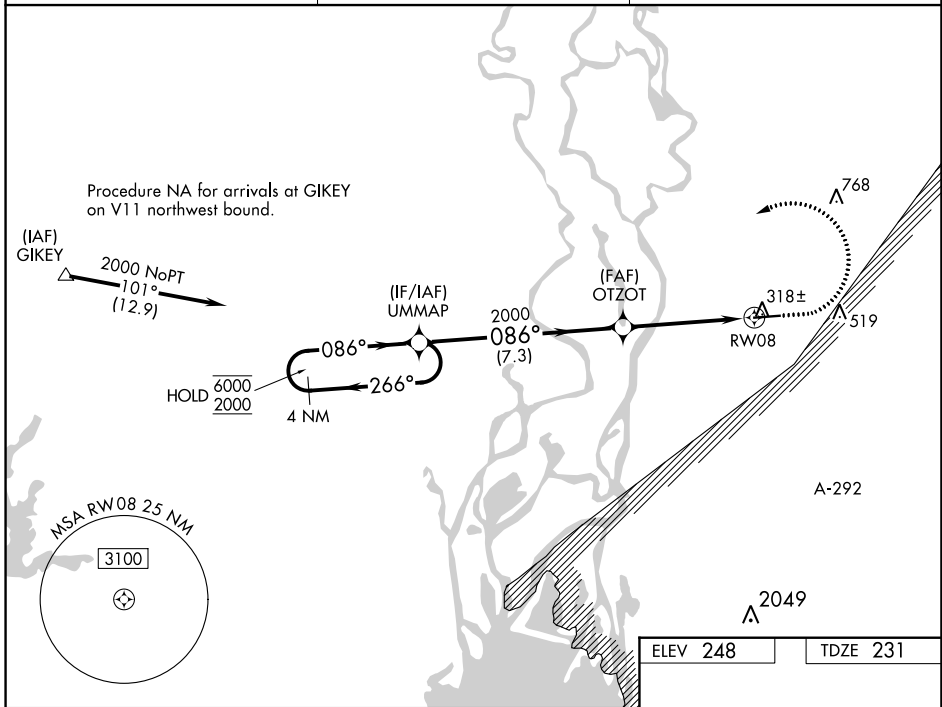

WAAS CH 56620 W08A	APP CRS 086°	Rwy Idg TDZE Apt Elev	5500 231 248

RNAV (GPS) RWY 8

BAY MINETTE MUNI (1R8)

RNP APCH.	MISSED APPROACH: Climb to 800 then climbing left turn to 2000 direct UMMAP and hold.
▼ For uncompensated Baro-VNAV systems, LNAV/VNAV NA below -15°C or above 54°C. Circling Rwy 26 NA at night.	

AWOS-3PT 121.125	MOBILE APP CON ★ 118.5 269.3	UNICOM 122.8 (CTAF) 0

ELEV 248	TDZE 231