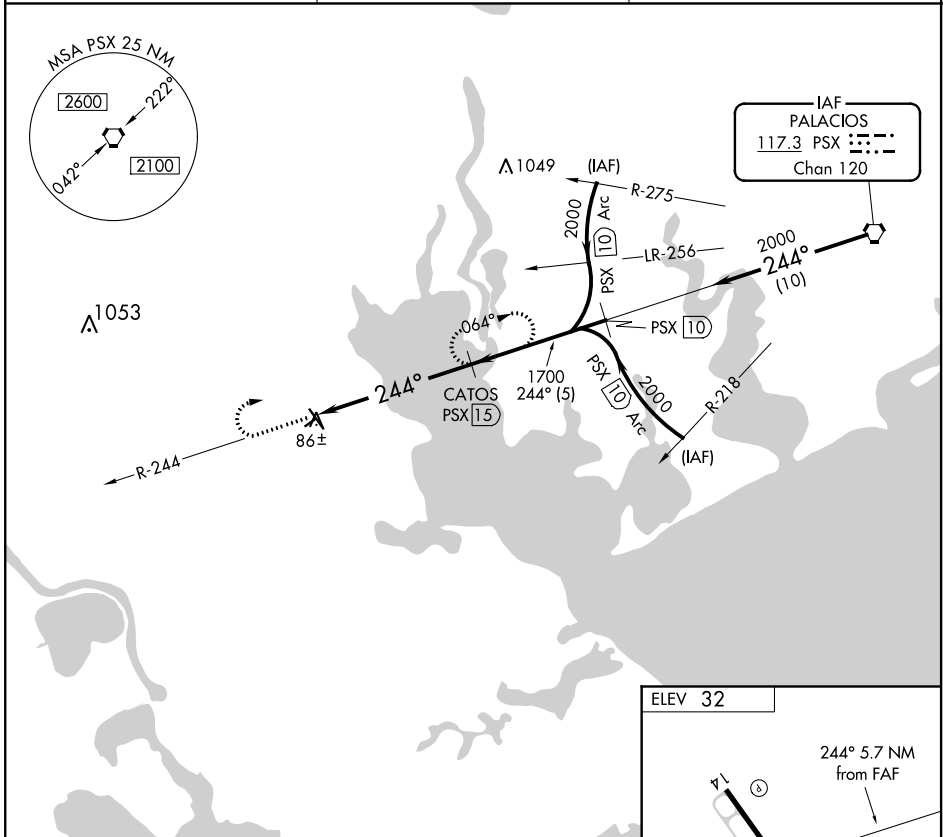

PORT LAVACA, TEXAS

AL-5904 (FAA)

20282

VORTAC PSX 117.3 Chan 120	APP CRS 244°	Rwy ldg TDZE Apt Elev N/A N/A 32
--	------------------------	--

VOR/DME-A

CALHOUN COUNTY (PKV)

⚠ When local altimeter setting not received, use Victoria altimeter setting. Circling NA to Rwys 5 and 23. Night landing: Rwy 32 NA. MISSED APPROACH: Climb to 2100, then right turn via PSX VORTAC R-244 to CATOS/PSX 15 DME and hold.

AWOS-3 118.275	HOUSTON CENTER 128.15 350.3	UNICOM 122.8 (CTAF) 0
--------------------------	---------------------------------------	---------------------------------

SC-5, 19 MAY 2022 to 16 JUN 2022

SC-5, 19 MAY 2022 to 16 JUN 2022

2100 ↑	PSX R-244	CATOS PSX 15
-----------	-----------	--------------

CATEGORY	A	B	C	D
C CIRCLING	760-1 728 (800-1)	760-1¼ 728 (800-1¼)	760-2 728 (800-2)	NA

PORT LAVACA, TEXAS
Amdt 4D 08OCT20

28°39'N-96°41'W

VOR/DME-A

CALHOUN COUNTY (PKV)