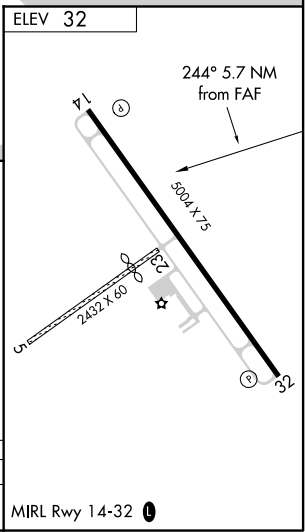

PORT LAVACA, TEXAS

AL-5904 (FAA)

20282

VORTAC PSX 117.3 Chan 120	APP CRS 244°	Rwy ldg TDZE Apt Elev N/A N/A 32
--	------------------------	--

VOR/DME-A

CALHOUN COUNTY (PKV)

⚠ When local altimeter setting not received, use Victoria altimeter setting. Circling NA to Rwys 5 and 23. Night landing: Rwy 32 NA. MISSED APPROACH: Climb to 2100, then right turn via PSX VORTAC R-244 to CATOS/PSX 15 DME and hold.

2100 ↑	PSX R-244	CATOS PSX 15
-----------	-----------	--------------

CATEGORY	A	B	C	D
C CIRCLING	760-1 728 (800-1)	760-1¼ 728 (800-1¼)	760-2 728 (800-2)	NA

PORT LAVACA, TEXAS
Amdt 4D 08OCT20

28°39'N-96°41'W