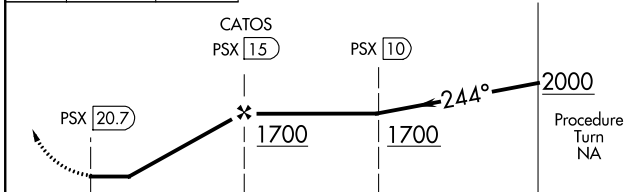

CATEGORY	A	B	C	D
C CIRCLING	760-1 728 (800-1)	760-1¼ 728 (800-1¼)	760-2 728 (800-2)	NA

PORT LAVACA, TEXAS
Amdt 4D 08OCT20

28°39'N-96°41'W

VOR/DME-A

CALHOUN COUNTY (PKV)