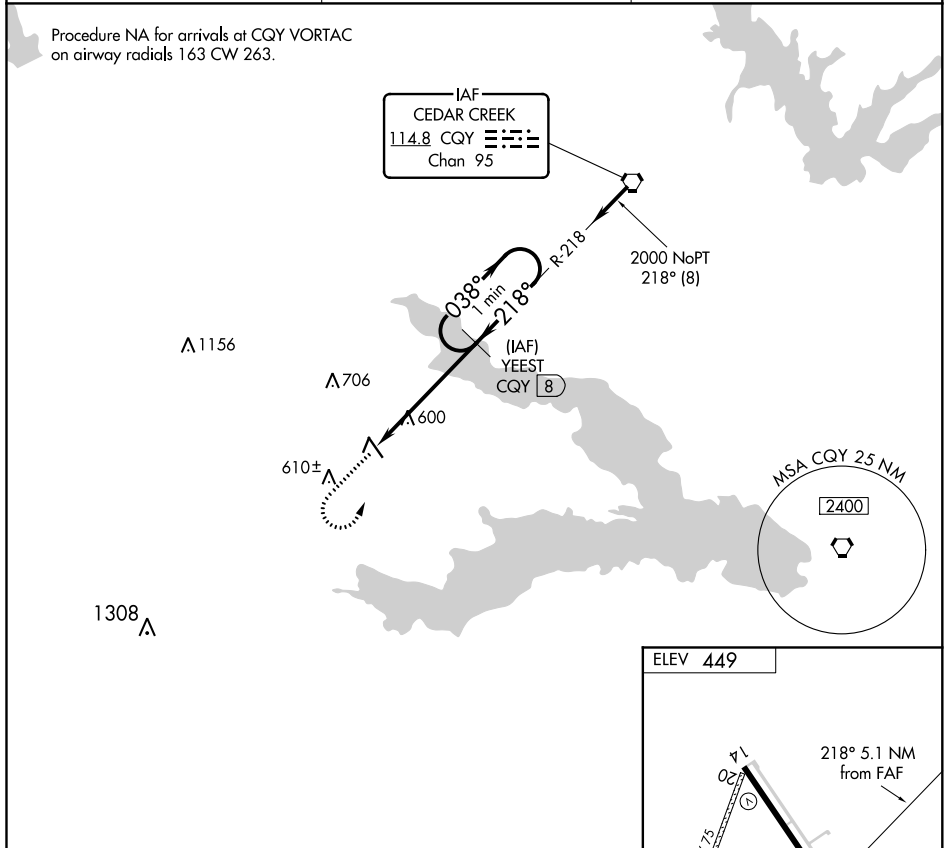

VORTAC CQY 114.8 Chan 95	APP CRS 218°	Rwy Idg TDZE Apt Elev	N/A N/A 449
--	------------------------	-----------------------------	--

VOR/DME-A

C DAVID CAMPBELL FLD-CORSICANA MUNI (CRS)

▼ Procedure NA at night. Circling NA to Rwys 2 and 20.
▲ NA MISSED APPROACH: Climb to 1500 then climbing left turn to 2000 via CQY VORTAC R-218 to YEEST/CQY 8 DME and hold.

ASOS 120.675	FORT WORTH CENTER 135.25 265.1	UNICOM 122.8 (CTAF) 0
------------------------	--	--

CATEGORY	A	B	C	D
C CIRCLING	860-1 411 (500-1)	960-1 511 (600-1)	1060-1¾ 611 (700-1¾)	1080-2 631 (700-2)

VOR/DME-A

SC-2, 19 MAY 2022 to 16 JUN 2022

SC-2, 19 MAY 2022 to 16 JUN 2022