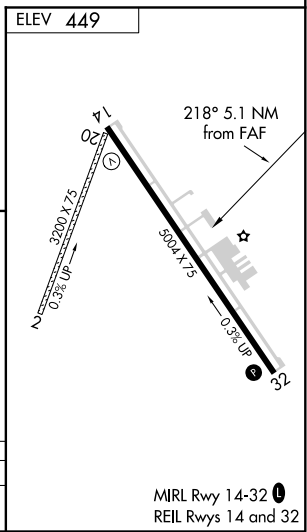

VORTAC CQY 114.8 Chan 95	APP CRS 218°	Rwy Idg TDZE Apt Elev	N/A N/A 449
--	------------------------	-----------------------------	--

VOR/DME-A

C DAVID CAMPBELL FLD-CORSICANA MUNI (CRS)

▼ Procedure NA at night. Circling NA to Rwys 2 and 20.
▲ NA MISSED APPROACH: Climb to 1500 then climbing left turn to 2000 via CQY VORTAC R-218 to YEEST/CQY 8 DME and hold.

ASOS 120.675	FORT WORTH CENTER 135.25 265.1	UNICOM 122.8 (CTAF) 0
------------------------	--	--

CATEGORY	A	B	C	D
C CIRCLING	860-1 411 (500-1)	960-1 511 (600-1)	1060-1¾ 611 (700-1¾)	1080-2 631 (700-2)

VOR/DME-A