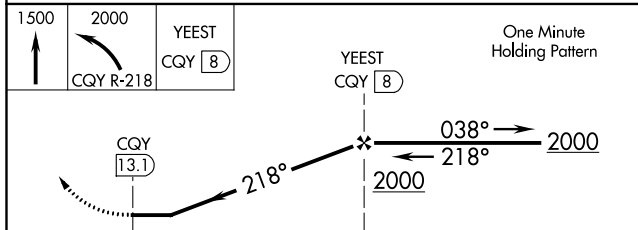

VORTAC CQY 114.8 Chan 95	APP CRS 218°	Rwy Idg TDZE Apt Elev	N/A N/A 449
--	------------------------	-----------------------------	--

VOR/DME-A

C DAVID CAMPBELL FLD-CORSICANA MUNI (CRS)

▼ Procedure NA at night. Circling NA to Rwys 2 and 20.
▲ NA MISSED APPROACH: Climb to 1500 then climbing left turn to 2000 via CQY VORTAC R-218 to YEEST/CQY 8 DME and hold.

ASOS 120.675	FORT WORTH CENTER 135.25 265.1	UNICOM 122.8 (CTAF) 0
------------------------	--	--

CATEGORY	A	B	C	D
C CIRCLING	860-1 411 (500-1)	960-1 511 (600-1)	1060-1¾ 611 (700-1¾)	1080-2 631 (700-2)

VOR/DME-A