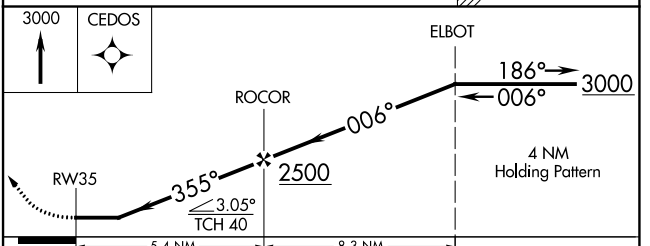

APP CRS	Rwy Idg	4687
355°	TDZE	719
	Apt Elev	719

RNAV (GPS) RWY 35

BOYNE MOUNTAIN (BFA)

RNP APCH.	Use Bellaire altimeter setting; when not received, use Pellston altimeter setting. Procedure NA at night. Rwy 35 helicopter visibility reduction below 1 SM NA.	MISSED APPROACH: Climb to 3000 direct CEDOS and hold.
▽ ▲ NA		

MINNEAPOLIS CENTER 134.6 354.05	UNICOM 122.8 (CTAF)	122.85

CATEGORY	A	B	C	D
LNAV MDA	1840-1¼ 1121 (1200-1¼)	1840-1½ 1121 (1200-1½)	1840-3	1121 (1200-3)

EC-1, 19 MAY 2022 to 16 JUN 2022

EC-1, 19 MAY 2022 to 16 JUN 2022