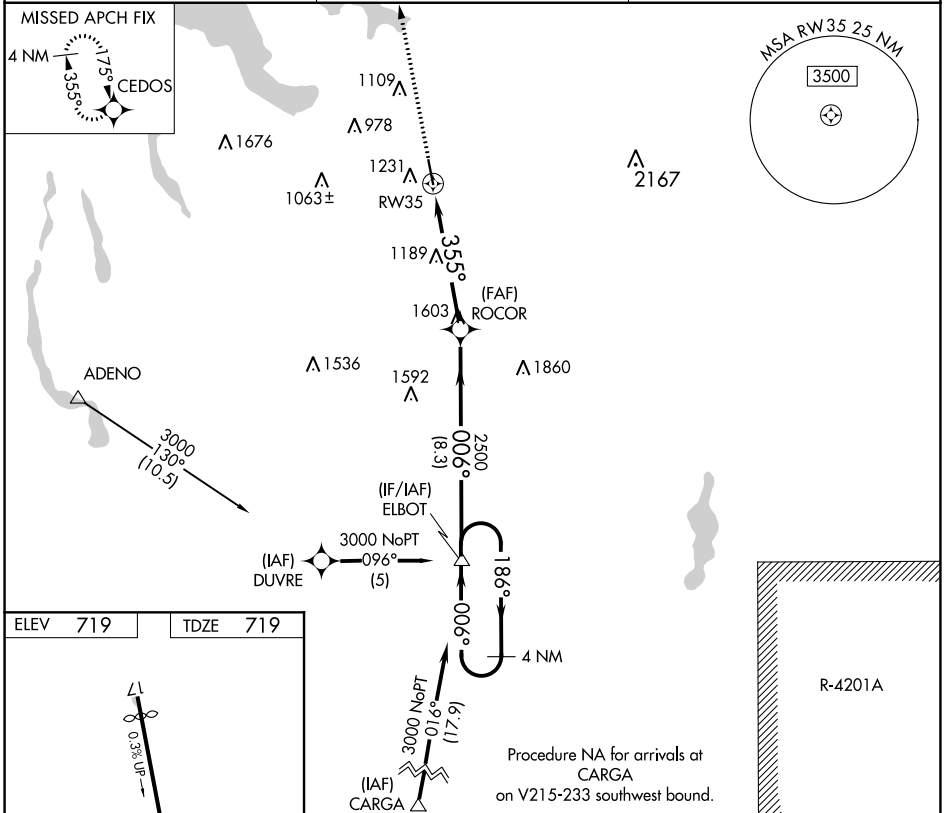

APP CRS	Rwy Idg	4687
355°	TDZE	719
	Apt Elev	719

RNAV (GPS) RWY 35

BOYNE MOUNTAIN (BFA)

RNP APCH.	<p>Use Bellaire altimeter setting; when not received, use Pellston altimeter setting. Procedure NA at night. Rwy 35 helicopter visibility reduction below 1 SM NA.</p>	<p>MISSED APPROACH: Climb to 3000 direct CEDOS and hold.</p>
<p>▽ ▲ NA</p>		

MINNEAPOLIS CENTER 134.6 354.05	UNICOM 122.8 (CTAF)	122.85
---	-------------------------------	---------------

CATEGORY	A	B	C	D
LNAV MDA	1840-1¼ 1121 (1200-1¼)	1840-1½ 1121 (1200-1½)	1840-3	1121 (1200-3)