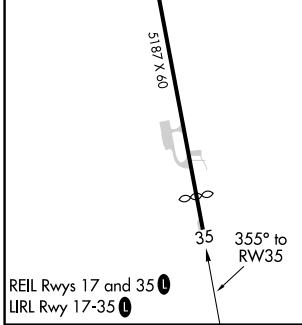

APP CRS	Rwy Idg	4687
355°	TDZE	719
	Apt Elev	719

RNAV (GPS) RWY 35

BOYNE MOUNTAIN (BFA)

RNP APCH.	Use Bellaire altimeter setting; when not received, use Pellston altimeter setting. Procedure NA at night. Rwy 35 helicopter visibility reduction below 1 SM NA.	MISSED APPROACH: Climb to 3000 direct CEDOS and hold.
▽ ▲ NA		

MINNEAPOLIS CENTER 134.6 354.05	UNICOM 122.8 (CTAF)	122.85

CATEGORY	A	B	C	D
LNAV MDA	1840-1¼ 1121 (1200-1¼)	1840-1½ 1121 (1200-1½)	1840-3	1121 (1200-3)

EC-1, 19 MAY 2022 to 16 JUN 2022

EC-1, 19 MAY 2022 to 16 JUN 2022