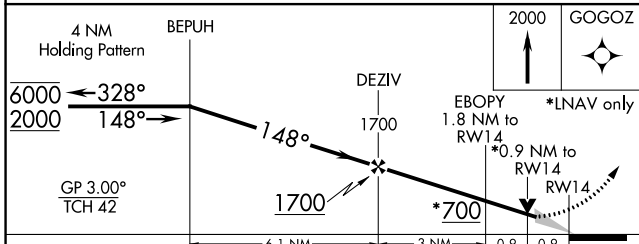

WAAS CH <b>77714</b> <b>W14A</b>	APP CRS <b>148°</b>	Rwy Idg TDZE Apt Elev	<b>5004</b> <b>100</b> <b>100</b>
--	------------------------	-----------------------------	---

# RNAV (GPS) RWY 14

WHARTON RGNL (A.R.M)

RNP APCH. ▼ For uncompensated Baro-VNAV systems, LNAV/VNAV NA below -15°C or above 54°C.	MISSED APPROACH: Climb to 2000 direct GOGOZ and hold.
---	---

AWOS-3 <b>118.475</b>	HOUSTON CENTER <b>128.6 360.8</b>	UNICOM <b>122.7 (CTAF)</b> <b>1</b>
--------------------------	--------------------------------------	--