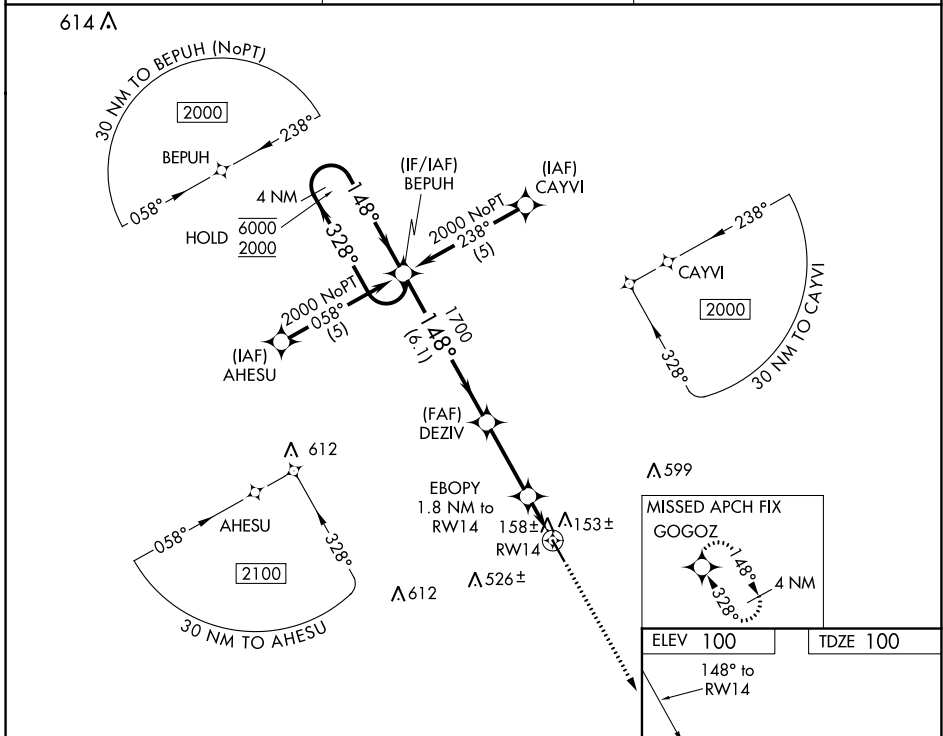

WAAS CH <b>77714</b> <b>W14A</b>	APP CRS <b>148°</b>	Rwy Idg TDZE Apt Elev	<b>5004</b> <b>100</b> <b>100</b>
--	------------------------	-----------------------------	---

# RNAV (GPS) RWY 14

WHARTON RGNL (A.R.M)

RNP APCH. ▼ For uncompensated Baro-VNAV systems, LNAV/VNAV NA below -15°C or above 54°C.	MISSED APPROACH: Climb to 2000 direct GOGOZ and hold.
---	---

AWOS-3 <b>118.475</b>	HOUSTON CENTER <b>128.6 360.8</b>	UNICOM <b>122.7 (CTAF)</b> <b>1</b>
--------------------------	--------------------------------------	--

CATEGORY	A	B	C	D
LPV DA	396-1	296 (300-1)		NA
LNAV/VNAV DA	428-1¼	328 (400-1¼)		NA
LNAV MDA	420-1	320 (400-1)		NA

SC-5, 19 MAY 2022 to 16 JUN 2022

SC-5, 19 MAY 2022 to 16 JUN 2022