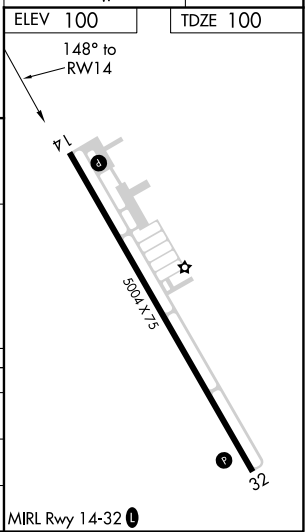

WAAS CH <b>77714</b> <b>W14A</b>	APP CRS <b>148°</b>	Rwy Idg TDZE Apt Elev	<b>5004</b> <b>100</b> <b>100</b>
--	------------------------	-----------------------------	---

# RNAV (GPS) RWY 14

WHARTON RGNL (A.R.M)

RNP APCH. ▼ For uncompensated Baro-VNAV systems, LNAV/VNAV NA below -15°C or above 54°C.	MISSED APPROACH: Climb to 2000 direct GOGOZ and hold.
---	---

AWOS-3 <b>118.475</b>	HOUSTON CENTER <b>128.6 360.8</b>	UNICOM <b>122.7 (CTAF)</b> <b>1</b>
--------------------------	--------------------------------------	--