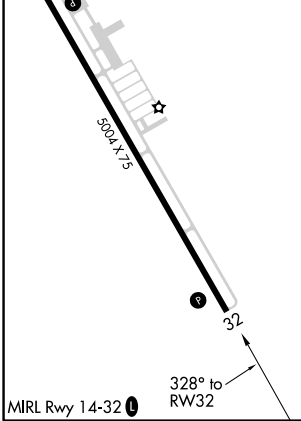

CATEGORY	A	B	C	D
LPV DA	349-1	250 (300-1)		NA
LNAV/VNAV DA	399-1	300 (300-1)		NA
LNAV MDA	460-1	361 (400-1)		NA

SC-5, 19 MAY 2022 to 16 JUN 2022

SC-5, 19 MAY 2022 to 16 JUN 2022