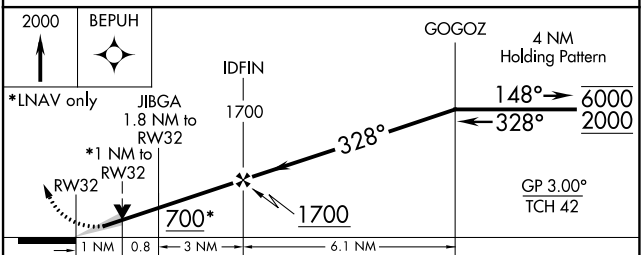

CATEGORY	A	B	C	D
LPV DA	349-1	250 (300-1)		NA
LNAV/VNAV DA	399-1	300 (300-1)		NA
LNAV MDA	460-1	361 (400-1)		NA

SC-5, 19 MAY 2022 to 16 JUN 2022

SC-5, 19 MAY 2022 to 16 JUN 2022