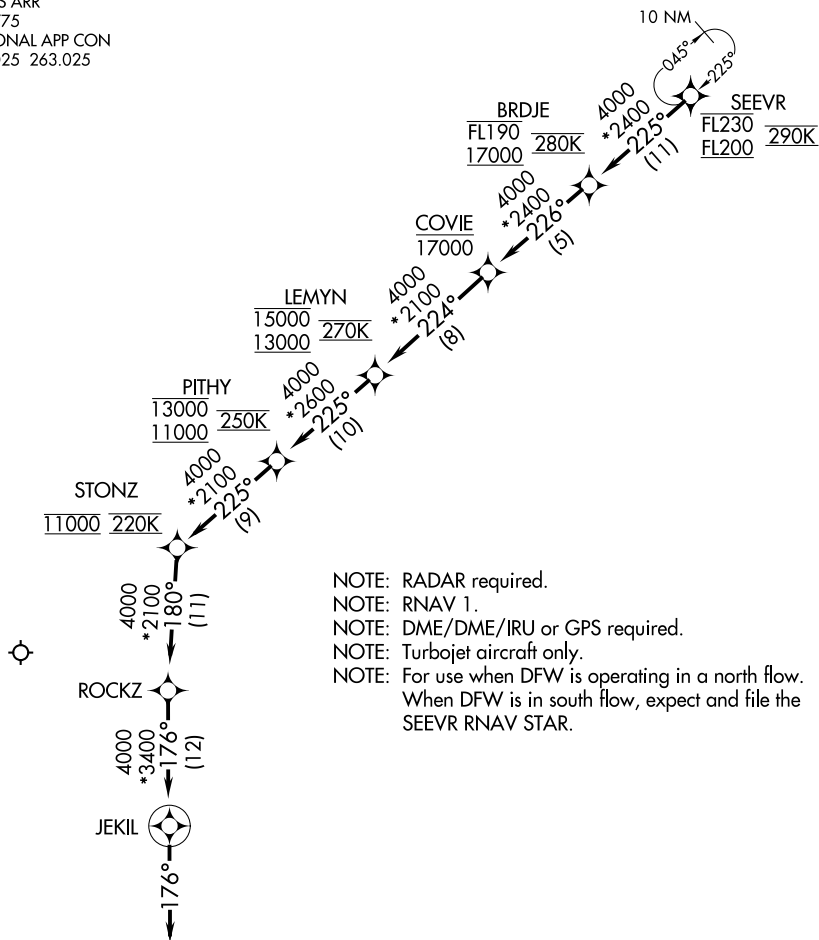

BRDJE THREE ARRIVAL (RNAV) Arrival Route

D-ATIS ARR
123.775
REGIONAL APP CON
125.025 263.025

NOTE: Chart not to scale.

ARRIVAL ROUTE DESCRIPTION

From SEEVR on track 225° to cross BRDJE between 17000 and FL190 and at 280K, then on track 226° to cross COVIE at/below 17000, then on track 224° to cross LEMYN between 13000 and 15000 and at 270K, then on track 225° to cross PITHY between 11000 and 13000 and at 250K, then on track 225° to cross STONZ at 11000 and at 220K, then on track 180° to ROCKZ, then on track 176° to JEKIL, then on track 176°. Expect RADAR vectors to final approach course.