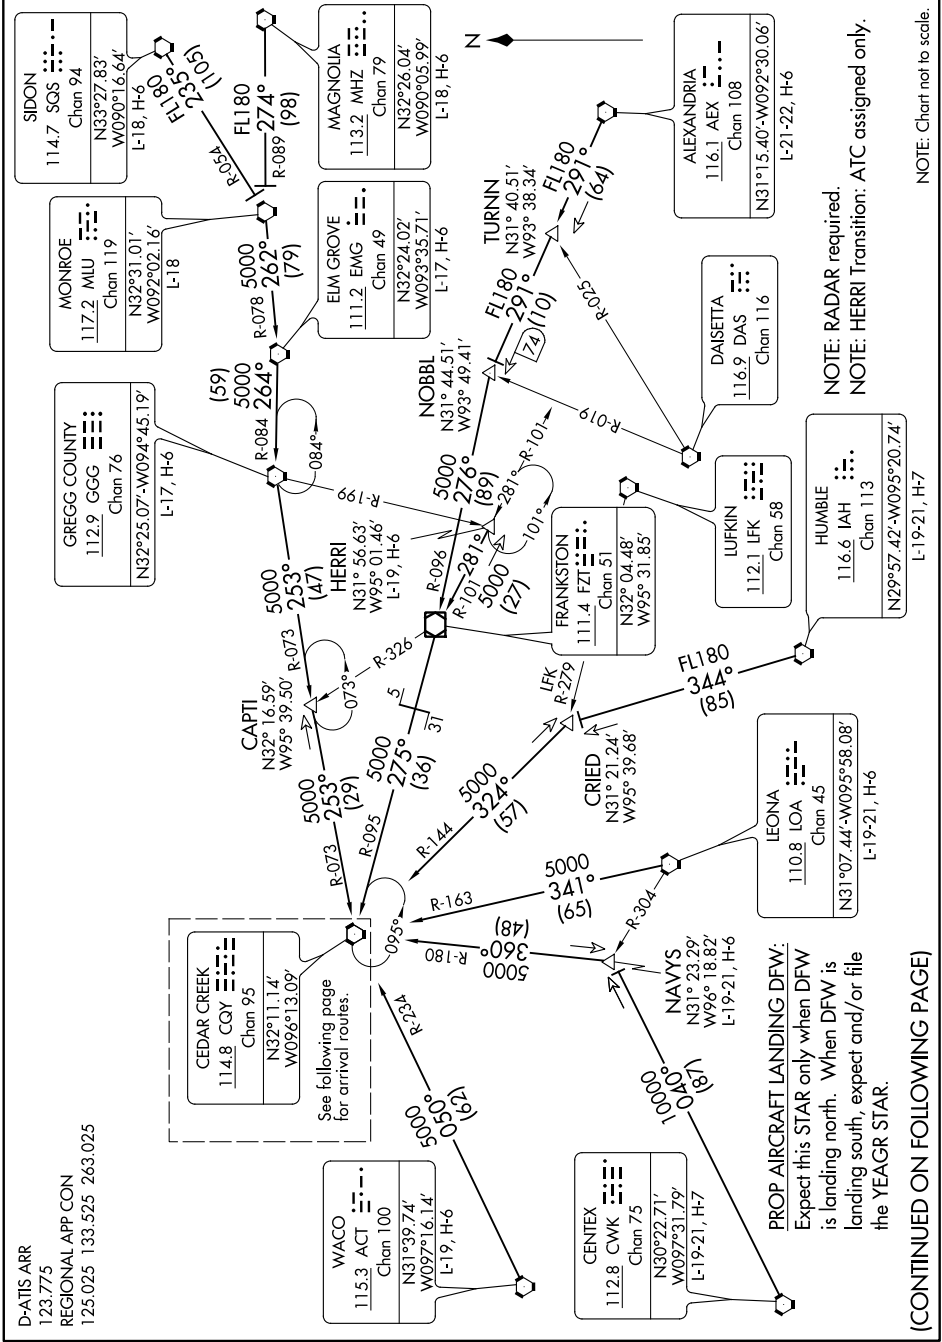

# CEDAR CREEK ONE ARRIVAL Transition Routes

SC-2, 19 MAY 2022 to 16 JUN 2022

# CEDAR CREEK ONE ARRIVAL Transition Routes

SC-2, 19 MAY 2022 to 16 JUN 2022

(CONTINUED ON FOLLOWING PAGE)