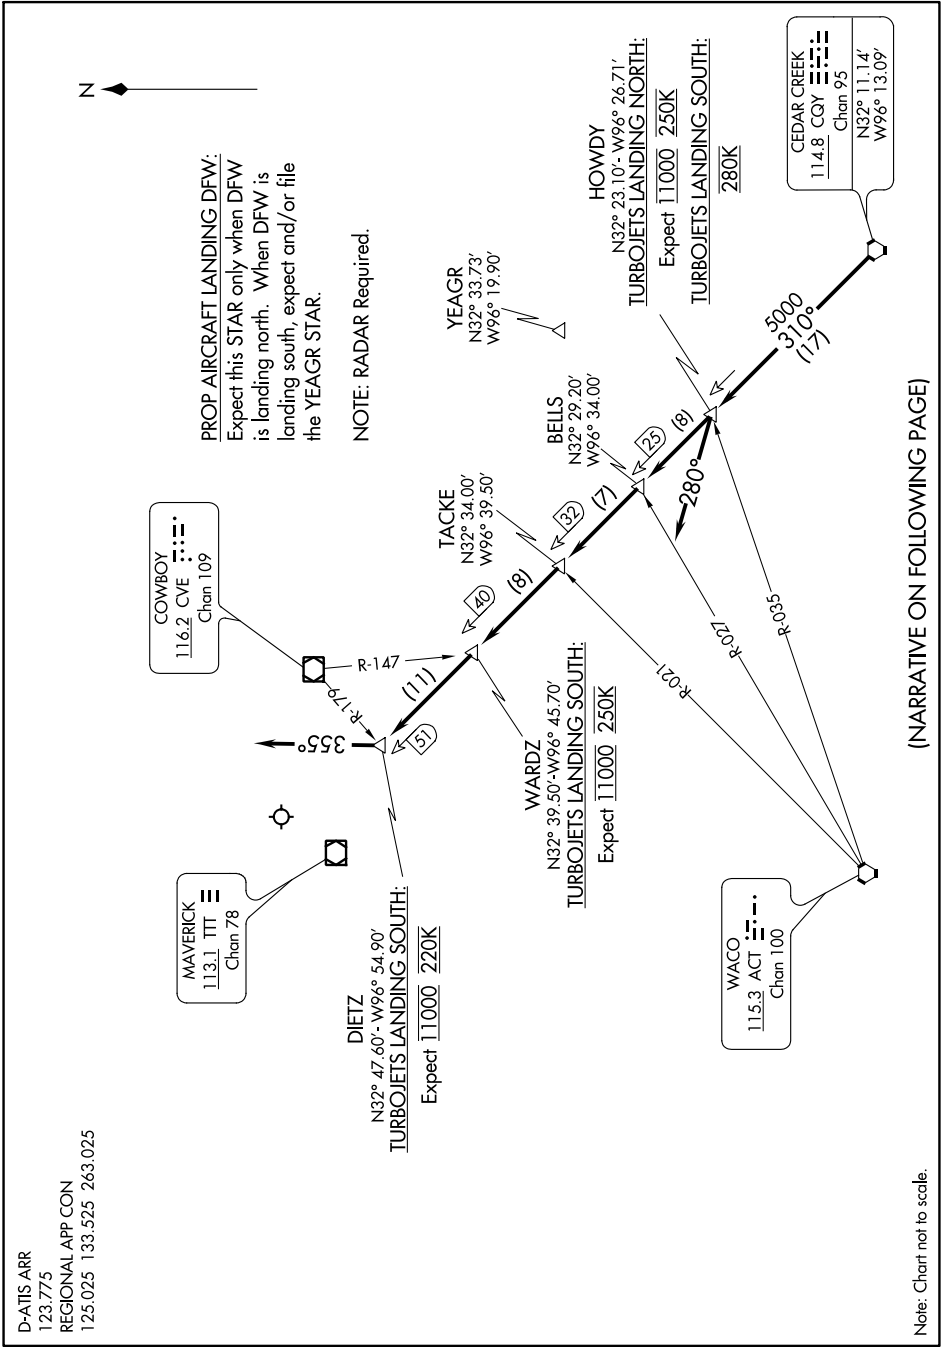

# CEDAR CREEK ONE ARRIVAL

## Arrival Routes

SC-2, 19 MAY 2022 to 16 JUN 2022

(NARRATIVE ON FOLLOWING PAGE)

SC-2, 19 MAY 2022 to 16 JUN 2022

Note: Chart not to scale.

## Arrival Routes