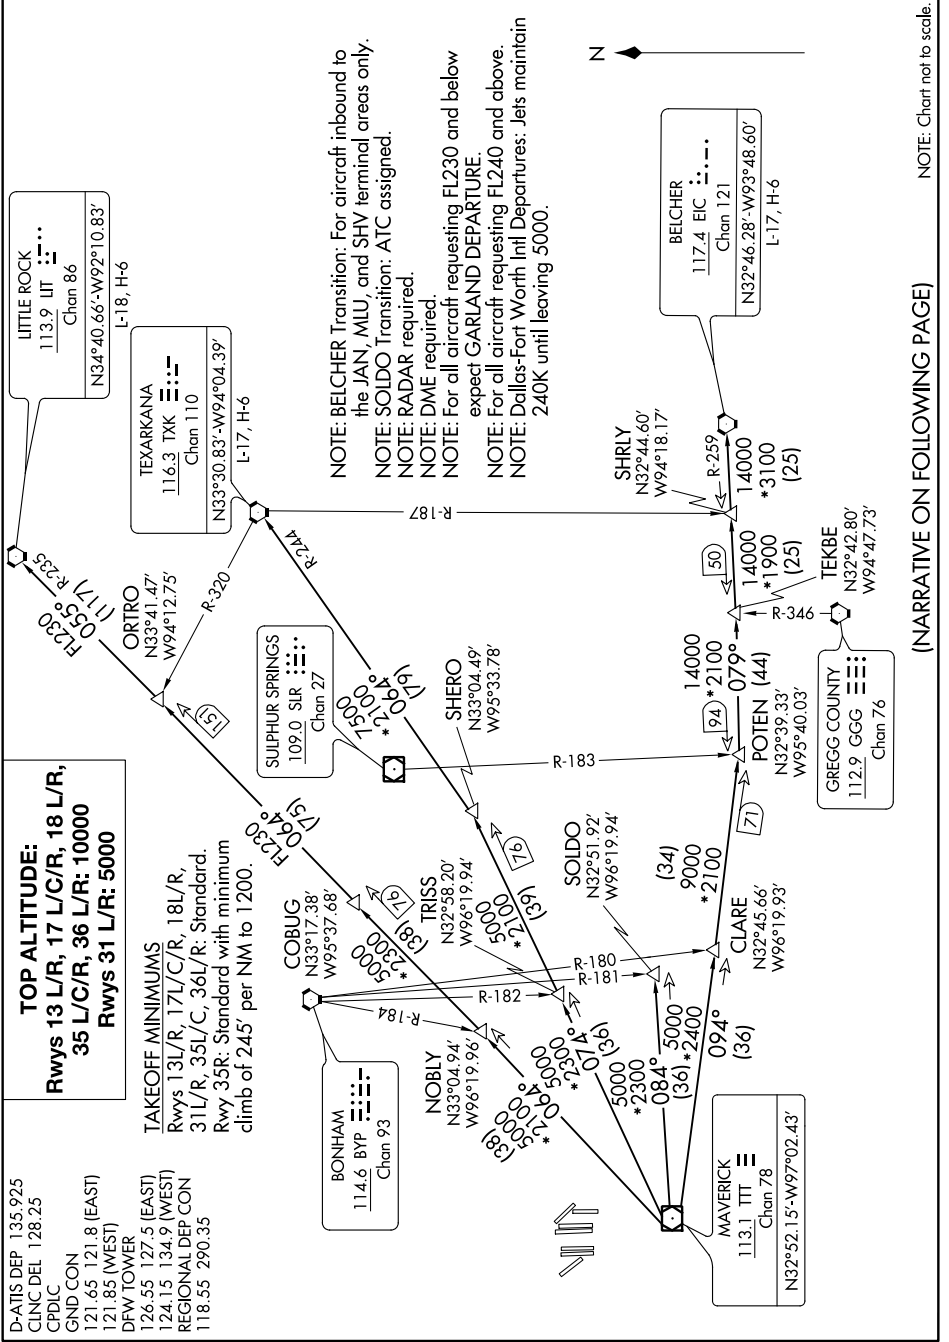

DALLAS ONE DEPARTURE

DALLAS-FORT WORTH, TEXAS

SC-2, 19 MAY 2022 to 16 JUN 2022

NOTE: Chart not to scale

(NARRATIVE ON FOLLOWING PAGE)

SC-2, 19 MAY 2022 to 16 JUN 2022

DALLAS ONE DEPARTURE

DALLAS-FORT WORTH, TEXAS