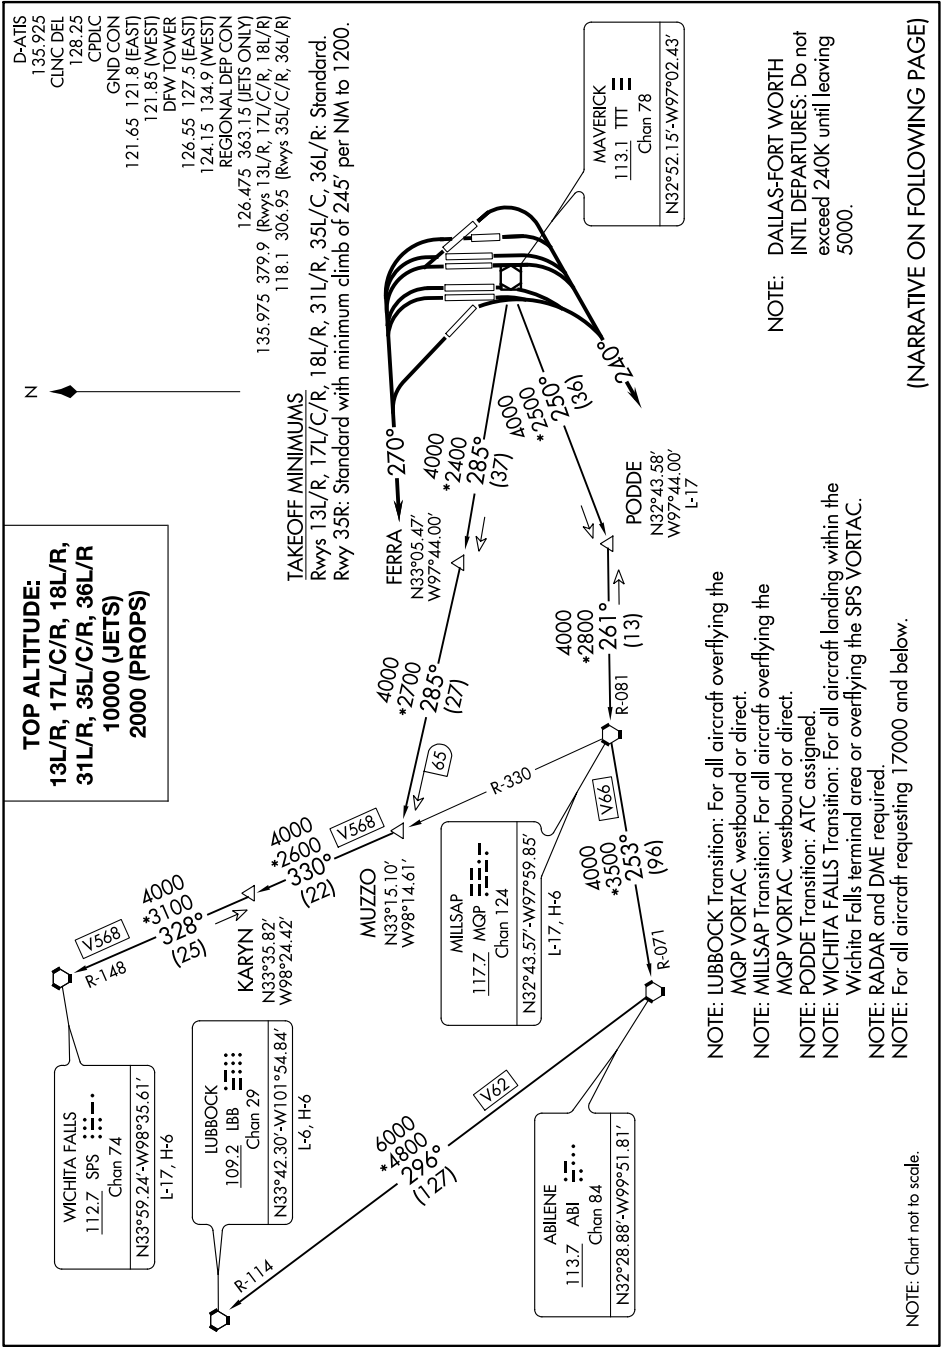

# KINGDOM THREE DEPARTURE

SC-2, 19 MAY 2022 to 16 JUN 2022