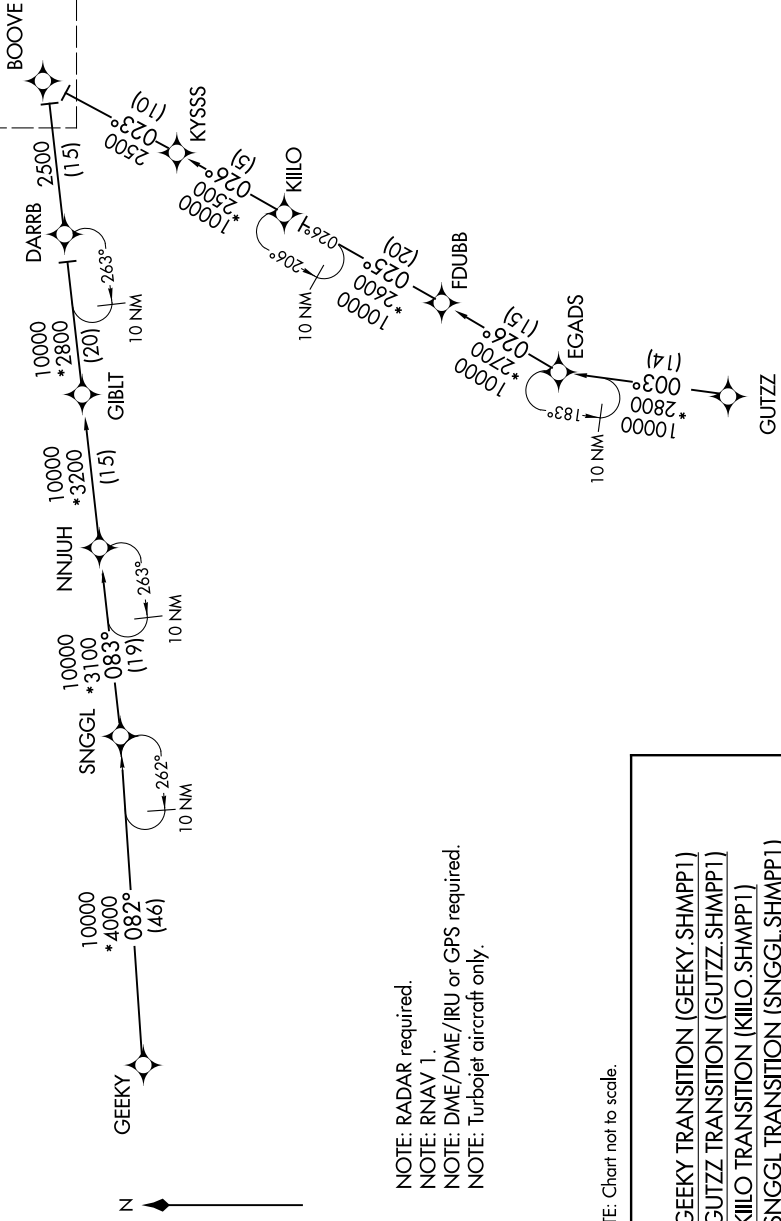

SHMPP ONE ARRIVAL (RNAV) Transition Routes

SC-2, 19 MAY 2022 to 16 JUN 2022

D-ATIS ARR
123.775
REGIONAL APP CON
119.875 284.65

- NOTE: RADAR required.
- NOTE: RNAV 1.
- NOTE: DME/DME/IRU or GPS required.
- NOTE: Turbojet aircraft only.

NOTE: Chart not to scale.

- GEEKY TRANSITION (GEEKY.SHMPP1)
- GUTZZ TRANSITION (GUTZZ.SHMPP1)
- KILLO TRANSITION (KILLO.SHMPP1)
- SNGGL TRANSITION (SNGGL.SHMPP1)

(CONTINUED ON FOLLOWING PAGE)
(NARRATIVE ON FOLLOWING PAGE)

SC-2, 19 MAY 2022 to 16 JUN 2022

SHMPP ONE ARRIVAL (RNAV) Transition Routes