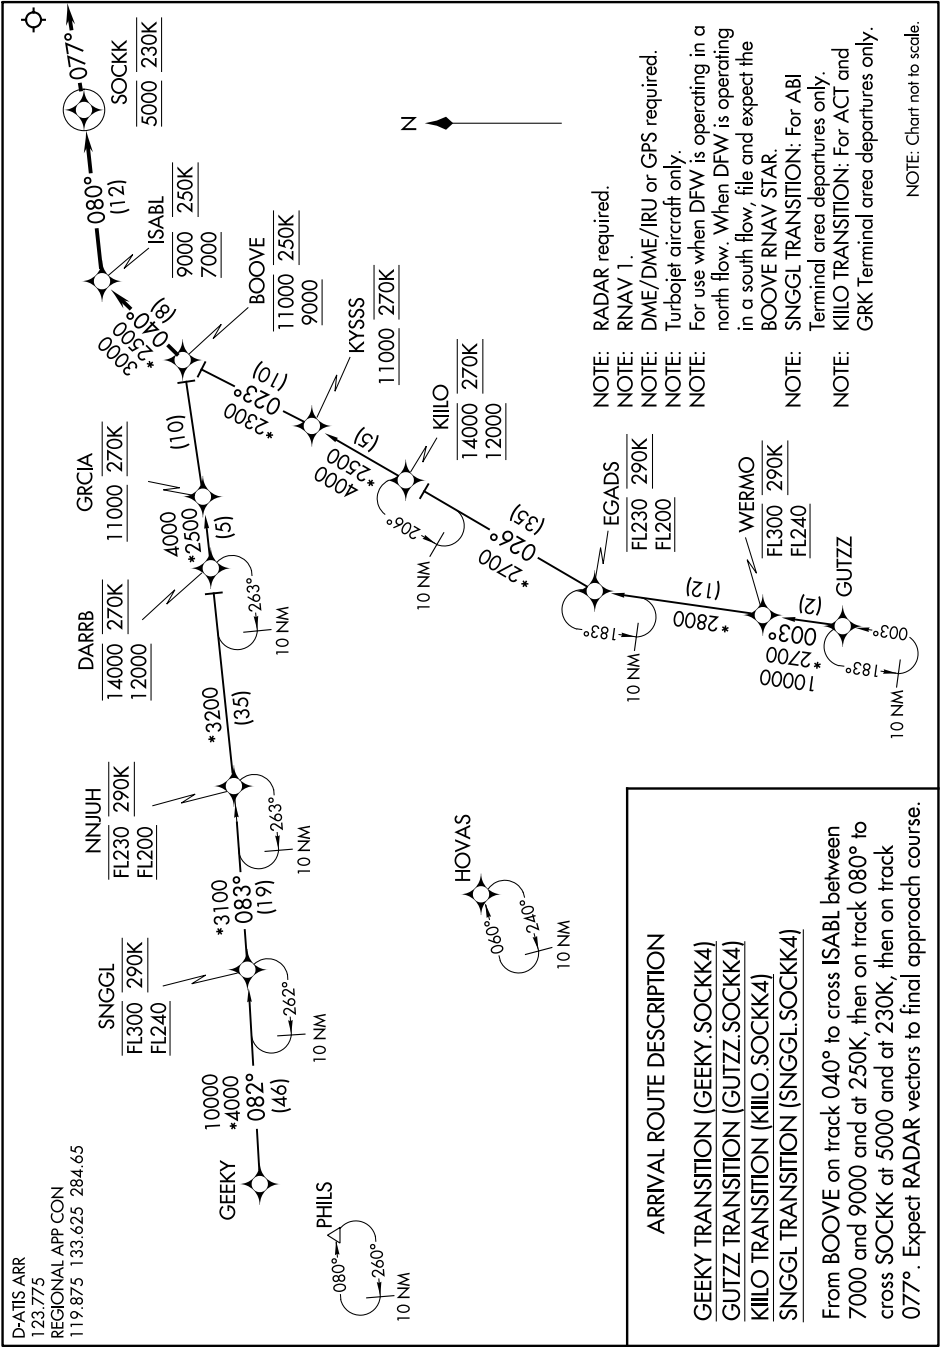

SOCKK FOUR ARRIVAL (RNAV)

SC-2, 19 MAY 2022 to 16 JUN 2022

SOCKK FOUR ARRIVAL (RNAV)

(BOOVE.SOCKK4) 22APR21

- NOTE: RADAR required.
- NOTE: RNAV 1.
- NOTE: DME/DME/IRU or GPS required.
- NOTE: Turbojet aircraft only.
- NOTE: For use when DFW is operating in a north flow. When DFW is operating in a south flow, file and expect the BOOVE RNAV STAR.
- NOTE: SNGGL TRANSITION: For ABI Terminal area departures only.
- NOTE: KILLO TRANSITION: For ACT and GRK Terminal area departures only.

NOTE: Chart not to scale.

SC-2, 19 MAY 2022 to 16 JUN 2022