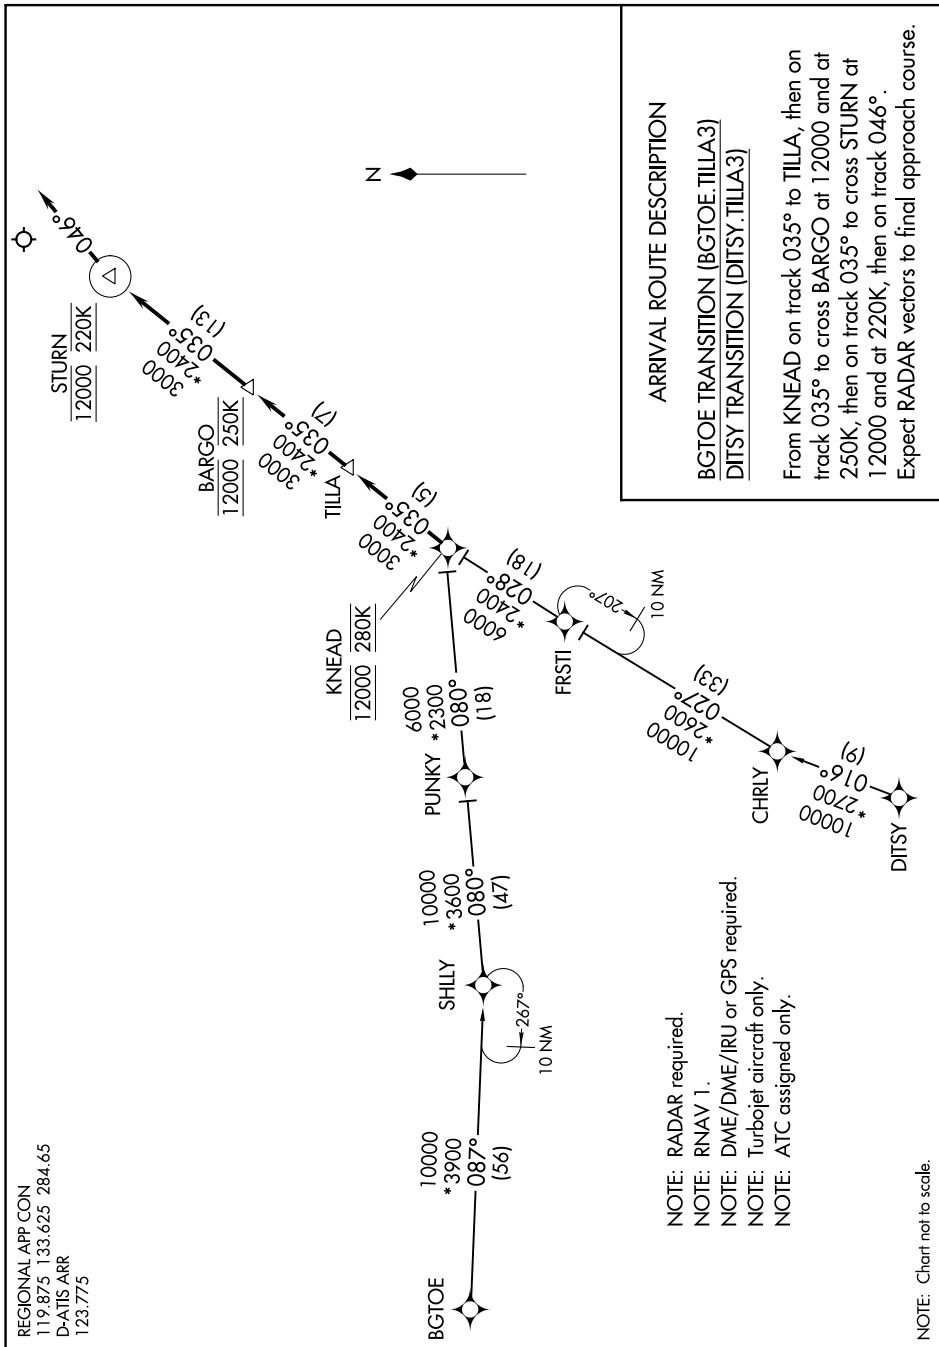

# TILLA THREE ARRIVAL (RNAV)

SC-2, 19 MAY 2022 to 16 JUN 2022

REGIONAL APP CON  
119.875 133.625 284.65  
D-ATIS ARR  
123.775

# TILLA THREE ARRIVAL (RNAV)

(KNEAD.TILLA3) 31MAY16

SC-2, 19 MAY 2022 to 16 JUN 2022