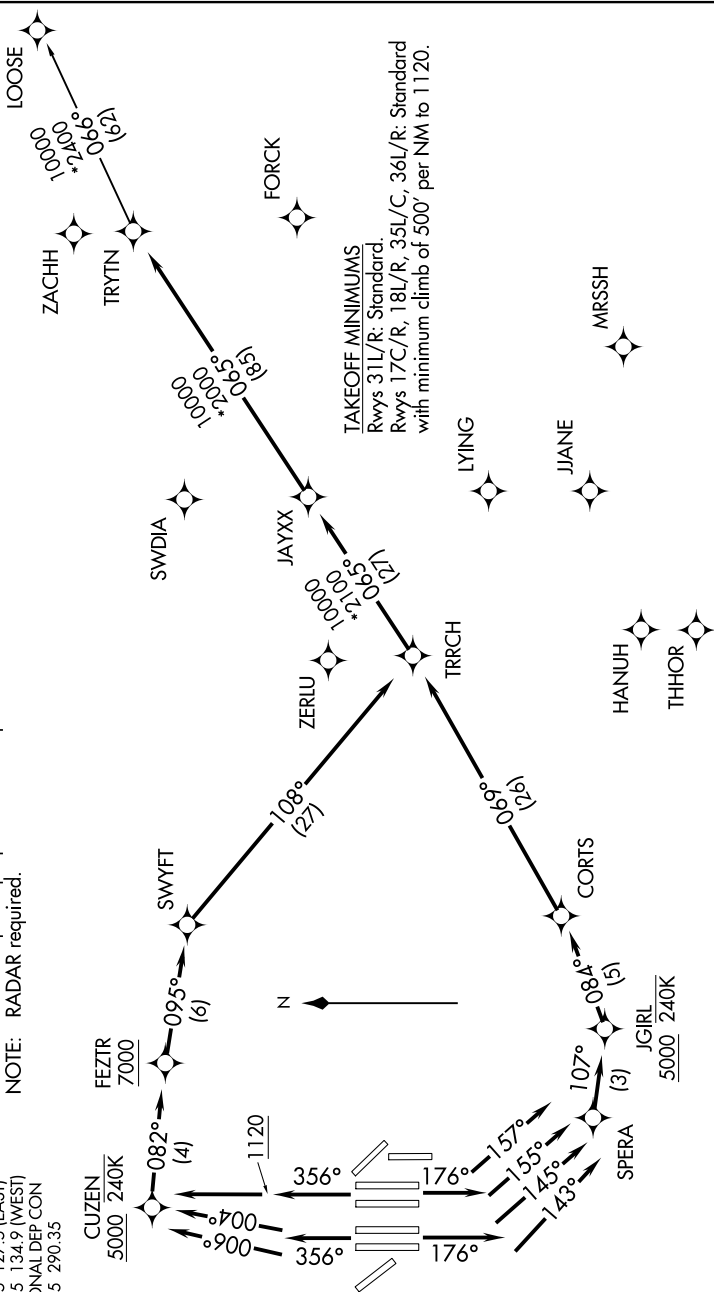

TRYTN THREE DEPARTURE (RNAV)

TOP ALTITUDE:
RWYS 31L/31R: 5000
**RWYS 17C/17R/18L/18R/
 35L/35C/36L/36R: 10000**

- NOTE: DME/DME/IRU or GPS required.
- NOTE: RNAV 1.
- NOTE: For use by turbojet aircraft only.
- NOTE: Non-RNAV capable props: File and expect WYLIE or HUBBARD DEPARTURE.
- NOTE: RNAV capable props: File and expect the KUSSO RNAV SID.
- NOTE: RADAR required.

SC-2, 19 MAY 2022 to 16 JUN 2022

- D-ATIS DEP 135.925
- CINC DEL 128.25
- CPDLC
- GND CON
- 121.65 121.8 (EAST)
- 121.85 (WEST)
- DFW TOWER 126.55 127.5 (EAST)
- 124.15 134.9 (WEST)
- REGIONAL DEP CON 118.55 290.35

(NARRATIVE ON FOLLOWING PAGE)

SC-2, 19 MAY 2022 to 16 JUN 2022

TRYTN THREE DEPARTURE (RNAV)

(TRYTN3.TRYTN) 29MAR18

NOTE: Chart not to scale.