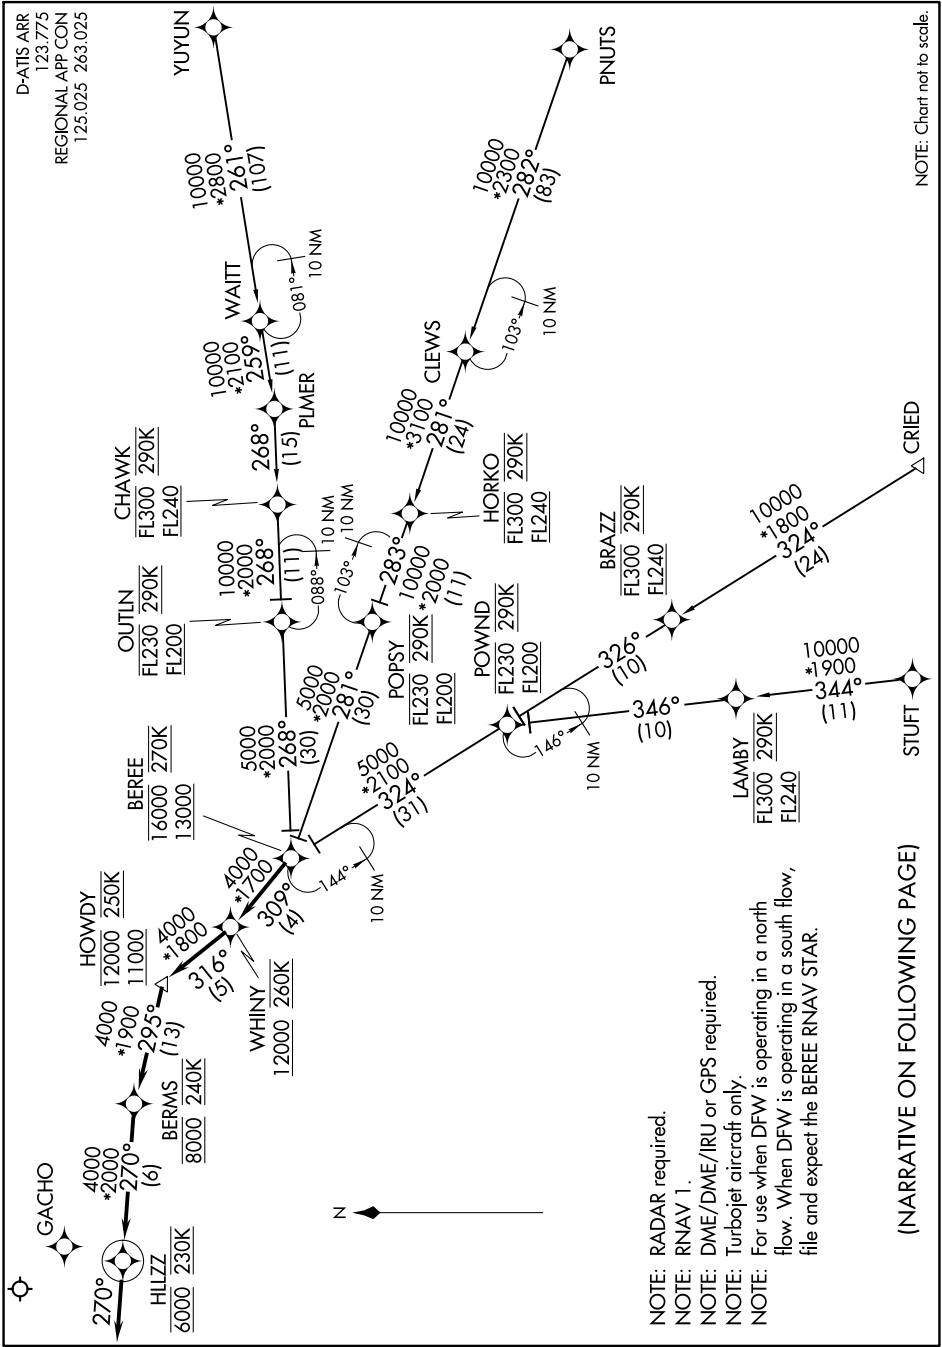

WHINY FOUR ARRIVAL (RNAV)

D-ATIS ARR
123.775
REGIONAL APP CON
125.025 263.025

SC-2, 19 MAY 2022 to 16 JUN 2022

NOTE: Chart not to scale.

- NOTE: RADAR required.
- NOTE: RNAV 1.
- NOTE: DME/DME/IRU or GPS required.
- NOTE: Turbojet aircraft only.
- NOTE: For use when DFW is operating in a north flow. When DFW is operating in a south flow, file and expect the BEREE RNAV STAR.

(NARRATIVE ON FOLLOWING PAGE)

SC-2, 19 MAY 2022 to 16 JUN 2022

WHINY FOUR ARRIVAL (RNAV)