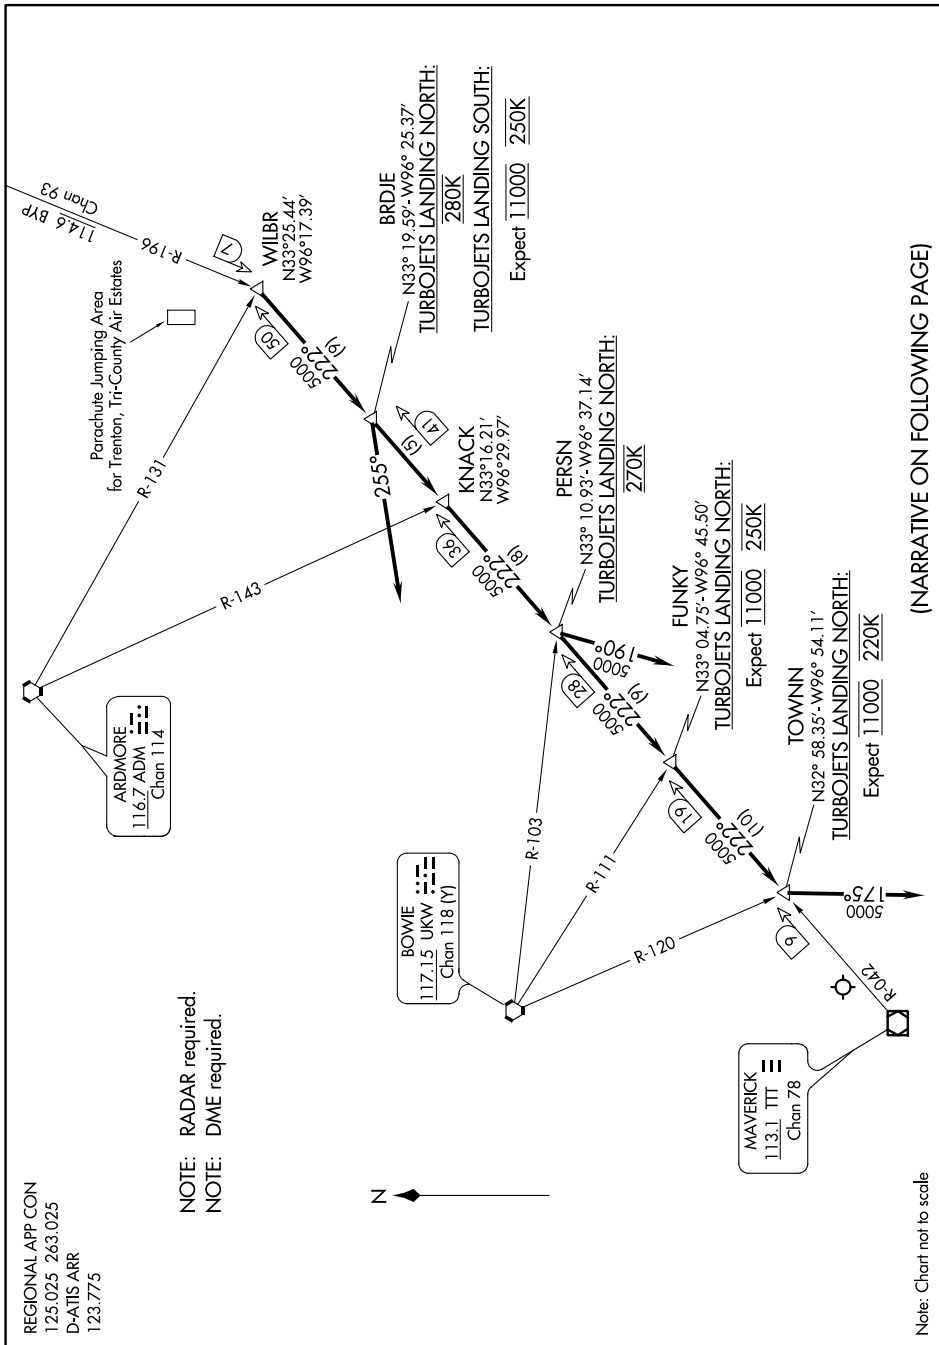

WILBR SIX ARRIVAL

Arrival Routes

SC-2, 19 MAY 2022 to 16 JUN 2022

(NARRATIVE ON FOLLOWING PAGE)

SC-2, 19 MAY 2022 to 16 JUN 2022

Note: Chart not to scale