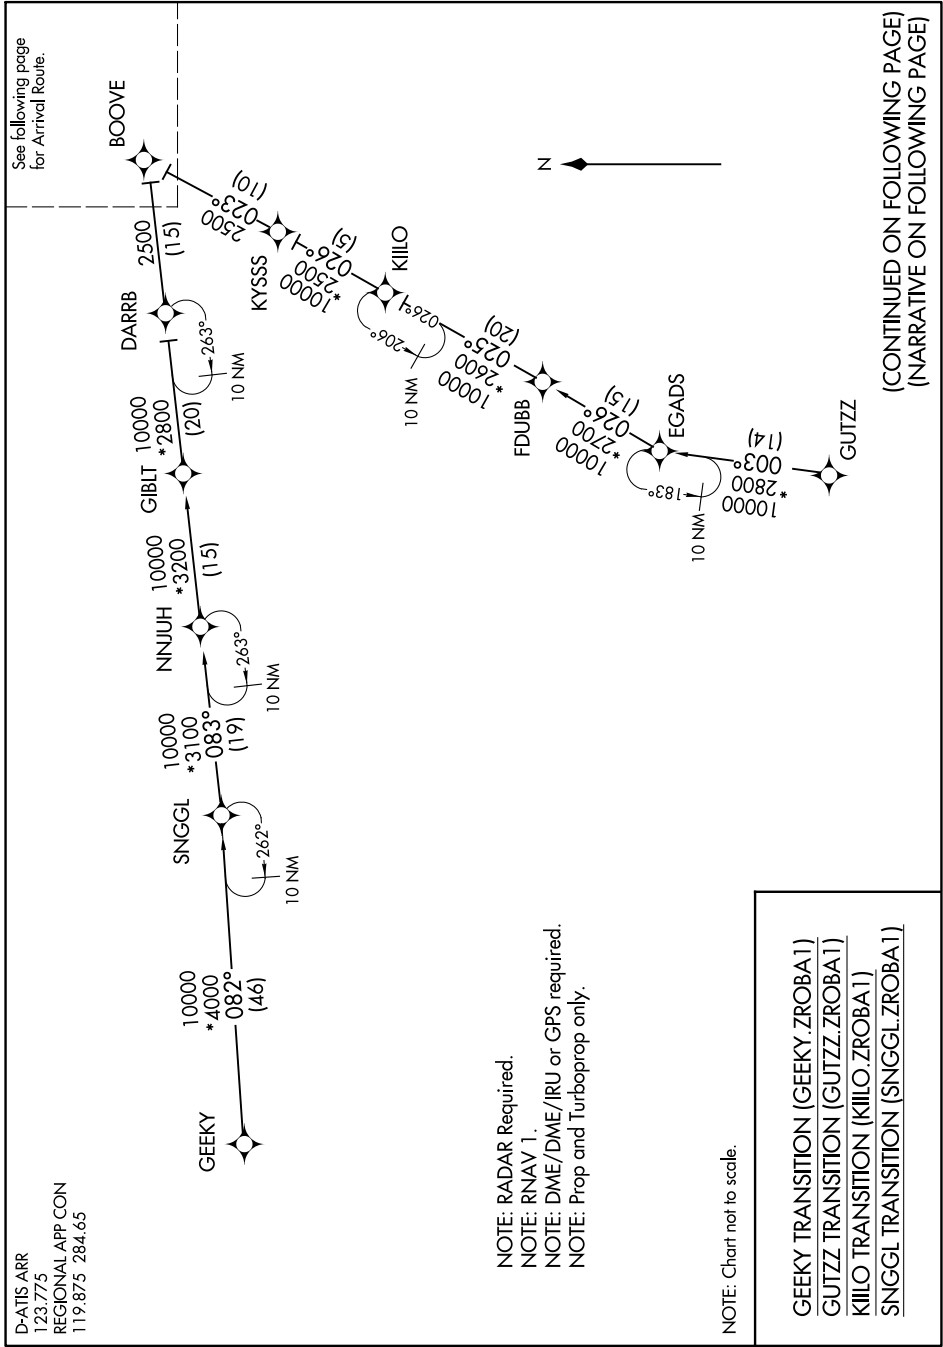

ZROBA ONE ARRIVAL (RNAV) Transition Routes

D-ATIS ARR
123.775
REGIONAL APP CON
119.875 284.65

- NOTE: RADAR Required.
- NOTE: RNAV 1.
- NOTE: DME/DME/IRU or GPS required.
- NOTE: Prop and Turboprop only.

NOTE: Chart not to scale.

GEEKY TRANSITION (GEEKY.ZROBA1)
GUTZZ TRANSITION (GUTZZ.ZROBA1)
KILLO TRANSITION (KILLO.ZROBA1)
SNGGL TRANSITION (SNGGL.ZROBA1)

(CONTINUED ON FOLLOWING PAGE)
(NARRATIVE ON FOLLOWING PAGE)

ZROBA ONE ARRIVAL (RNAV) Transition Routes