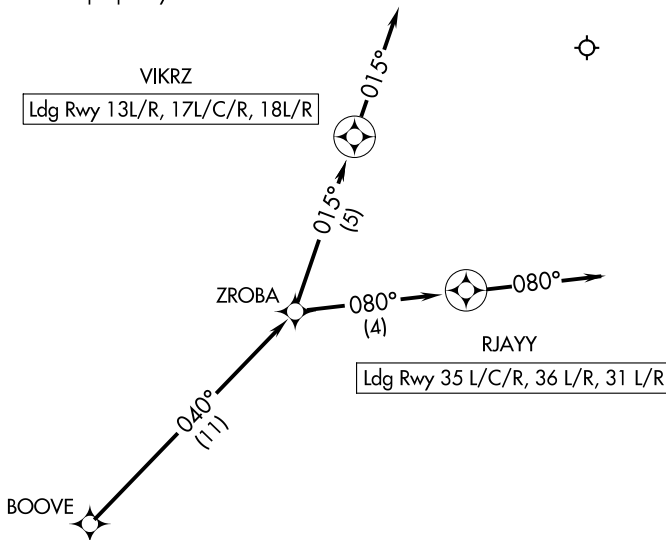

ZROBA ONE ARRIVAL (RNAV) Arrival Route

D-ATIS ARR
123.775
REGIONAL APP CON
119.875 284.65

- NOTE: RADAR Required.
- NOTE: RNAV 1.
- NOTE: DME/DME/IRU or GPS required.
- NOTE: Prop and Turboprop only.

NOTE: Chart not to scale.

ARRIVAL ROUTE DESCRIPTION

From BOOVE on track 040° to ZROBA.

Landing RUNWAYS 13L/R, 17L/C/R, 18L/R: From ZROBA on track 015° to VIKRZ, then on track 015°. Expect RADAR vectors to final approach course.

Landing RUNWAYS 35L/C/R, 36L/R, 31L/R: From ZROBA on track 080° to RJAYY, then on track 080°. Expect RADAR vectors to final approach course.