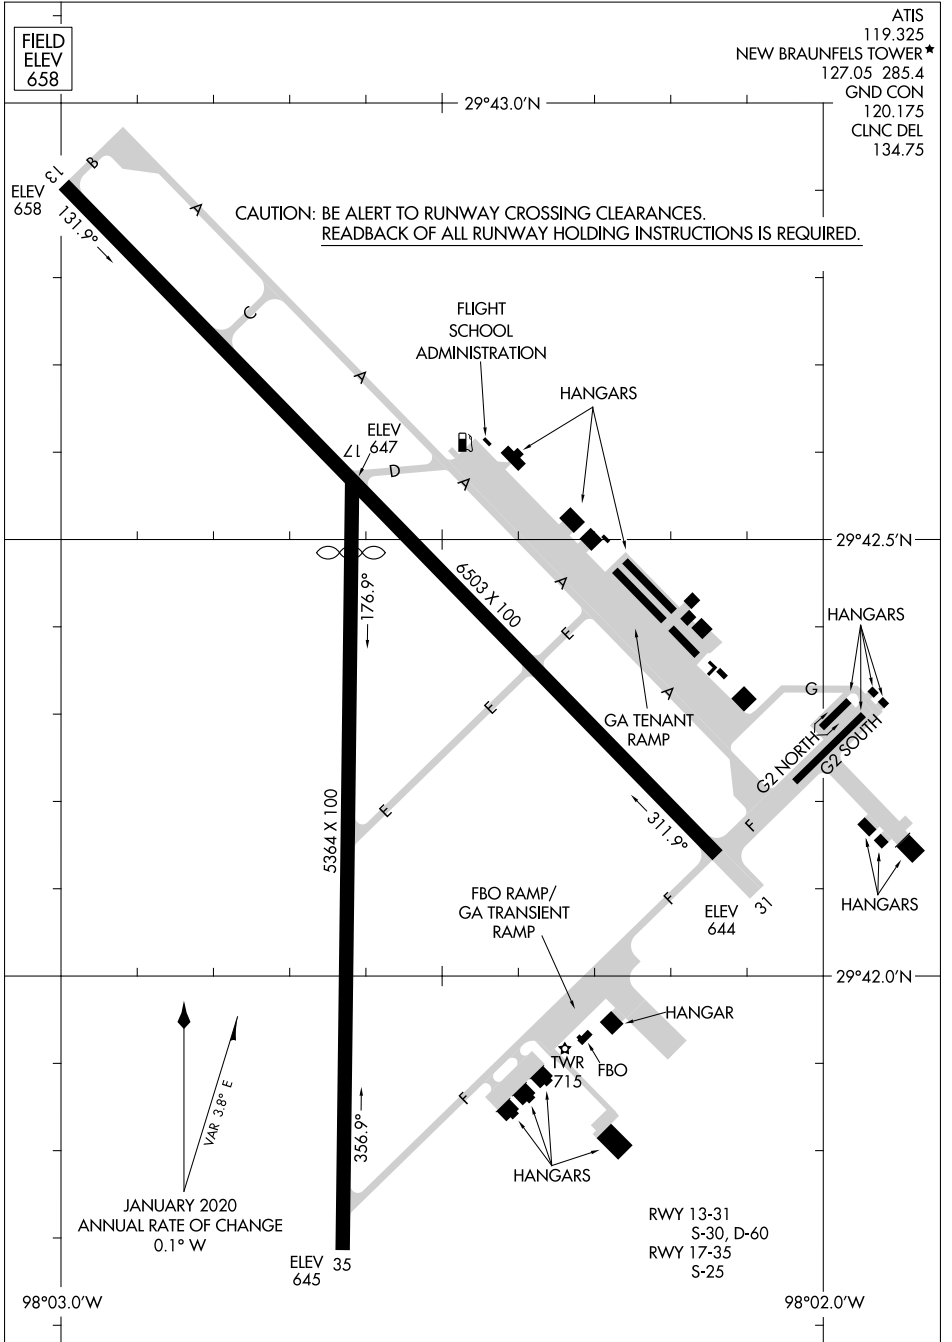

21336
AIRPORT DIAGRAM

AL-6080 (FAA)

NEW BRAUNFELS NTL (BAZ)
NEW BRAUNFELS, TEXAS

21336
AIRPORT DIAGRAM

NEW BRAUNFELS, TEXAS
NEW BRAUNFELS NTL (BAZ)