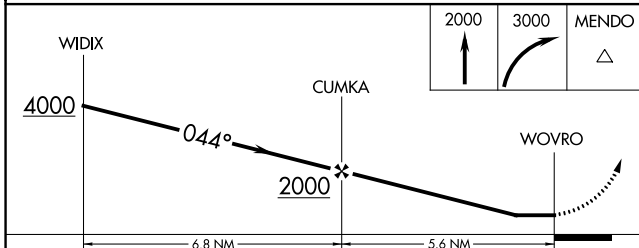

APP CRS	Rwy Idg	N/A
044°	TDZE	N/A
	Apt Elev	157

RNAV (GPS)-B

FIREBAUGH (F34)

RNP APCH.

NA Procedure NA at night. Use Madera altimeter setting, when not received, use Merced Rgnl/Macready Fld altimeter setting.

MISSED APPROACH: Climb to 2000 then climbing right turn to 3000 direct MENDO and hold.

MAE ASOS
134.725

NORCAL APP CON
120.95 269.45

CTAF
122.9

CATEGORY	A	B	C	D
CIRCLING	740-1	583 (600-1)	NA	

MIRL Rwy 12-30