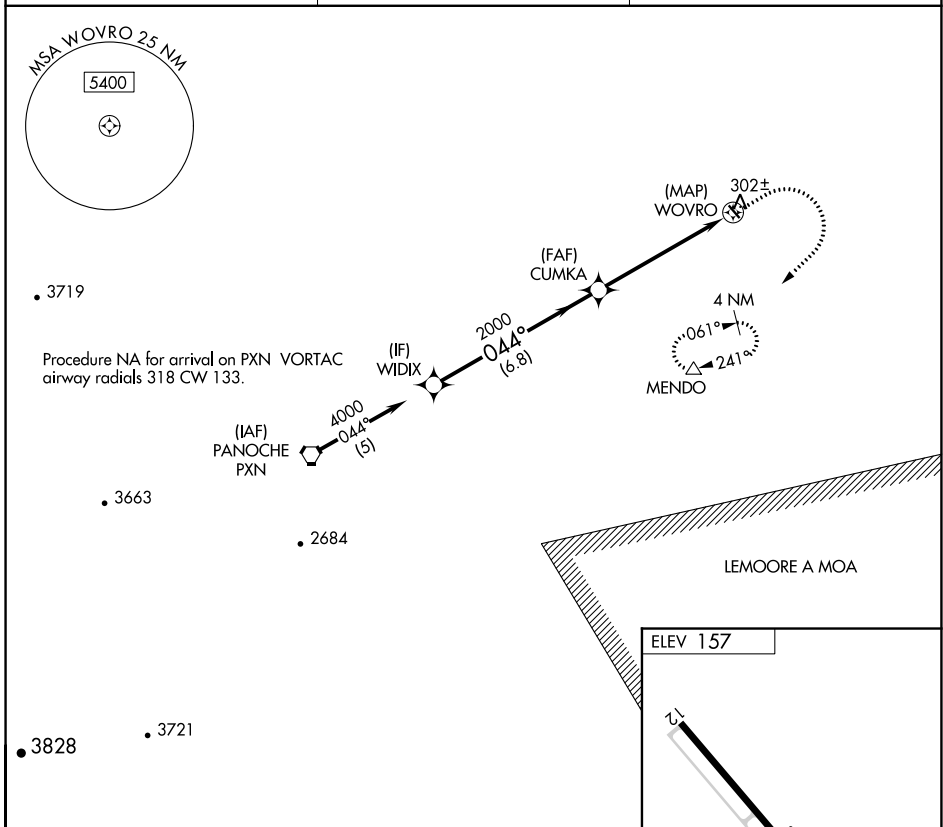

APP CRS	Rwy Idg	N/A
044°	TDZE	N/A
	Apt Elev	157

RNAV (GPS)-B

FIREBAUGH (F34)

RNP APCH.

NA Procedure NA at night. Use Madera altimeter setting, when not received, use Merced Rgnl/Macready Fld altimeter setting.

MISSED APPROACH: Climb to 2000 then climbing right turn to 3000 direct MENDO and hold.

MAE ASOS
134.725

NORCAL APP CON
120.95 269.45

CTAF
122.9

CATEGORY	A	B	C	D
CIRCLING	740-1	583 (600-1)	NA	

MIRL Rwy 12-30

SW-2, 19 MAY 2022 to 16 JUN 2022

SW-2, 19 MAY 2022 to 16 JUN 2022