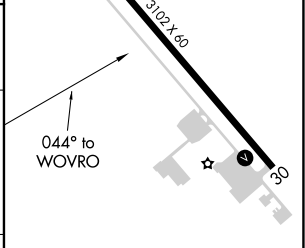

APP CRS	Rwy Idg	N/A
044°	TDZE	N/A
	Apt Elev	157

RNAV (GPS)-B

FIREBAUGH (F34)

RNP APCH.

NA Procedure NA at night. Use Madera altimeter setting, when not received, use Merced Rgnl/Macready Fld altimeter setting.

MISSED APPROACH: Climb to 2000 then climbing right turn to 3000 direct MENDO and hold.

MAE ASOS
134.725

NORCAL APP CON
120.95 269.45

CTAF
122.9

CATEGORY	A	B	C	D
CIRCLING	740-1	583 (600-1)	NA	

MIRL Rwy 12-30