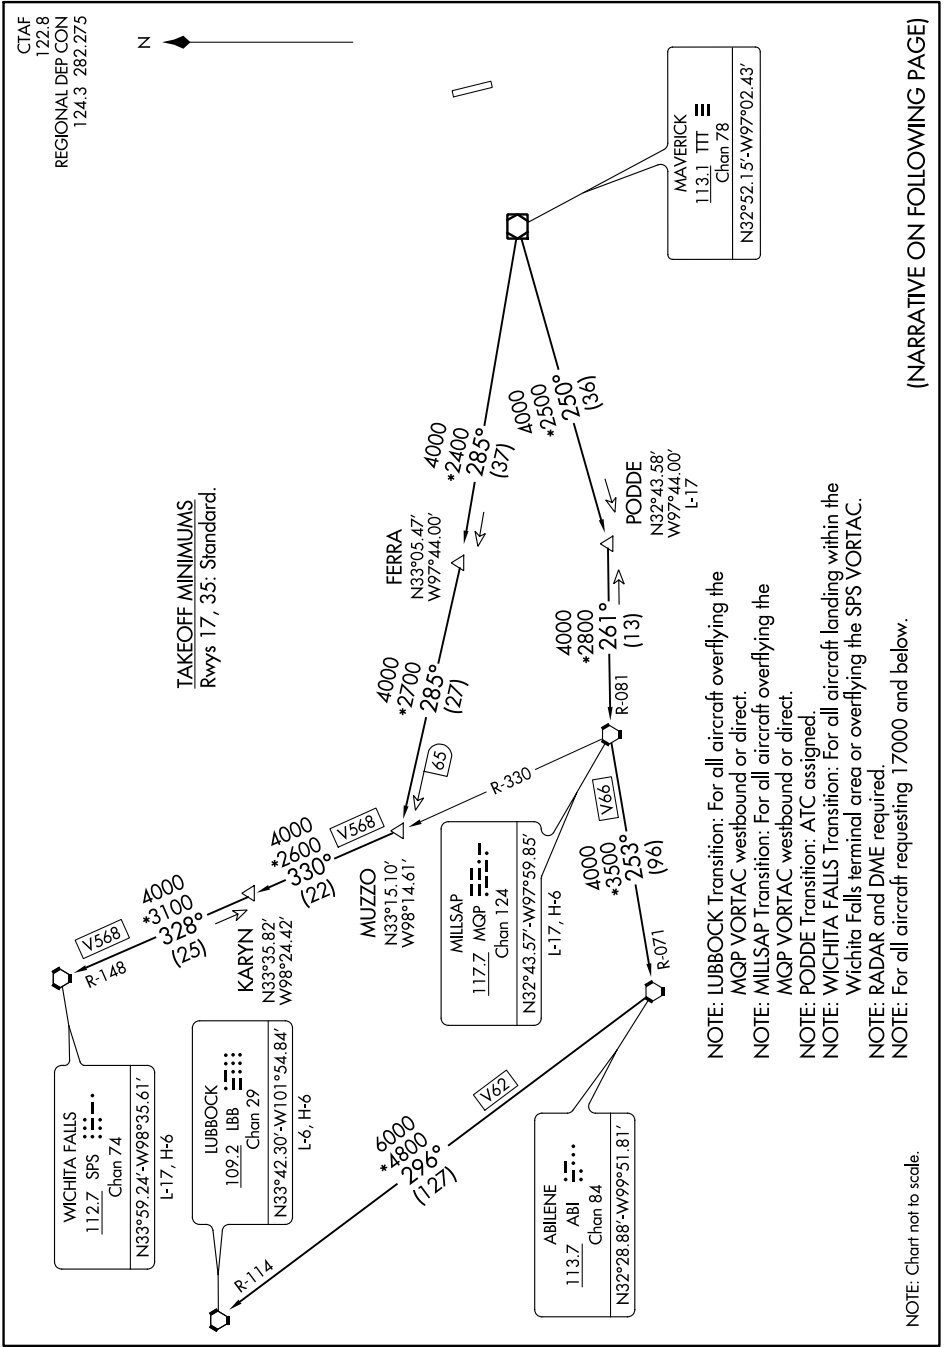

# KINGDOM THREE DEPARTURE

SC-2, 19 MAY 2022 to 16 JUN 2022