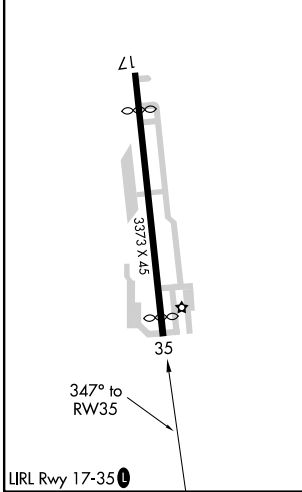

CATEGORY	A	B	C	D
LNAV MDA	1200-1	626 (700-1)	NA	
CIRCLING	1280-1	706 (800-1)	NA	

SC-2, 19 MAY 2022 to 16 JUN 2022

SC-2, 19 MAY 2022 to 16 JUN 2022