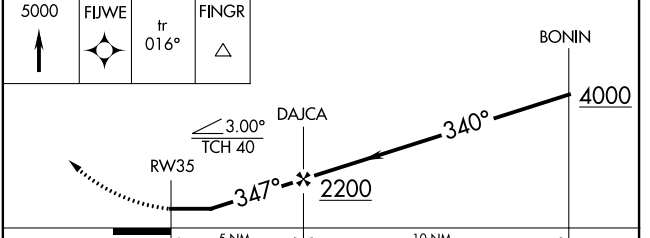

CATEGORY	A	B	C	D
LNAV MDA	1200-1	626 (700-1)	NA	
CIRCLING	1280-1	706 (800-1)	NA	

SC-2, 19 MAY 2022 to 16 JUN 2022

SC-2, 19 MAY 2022 to 16 JUN 2022