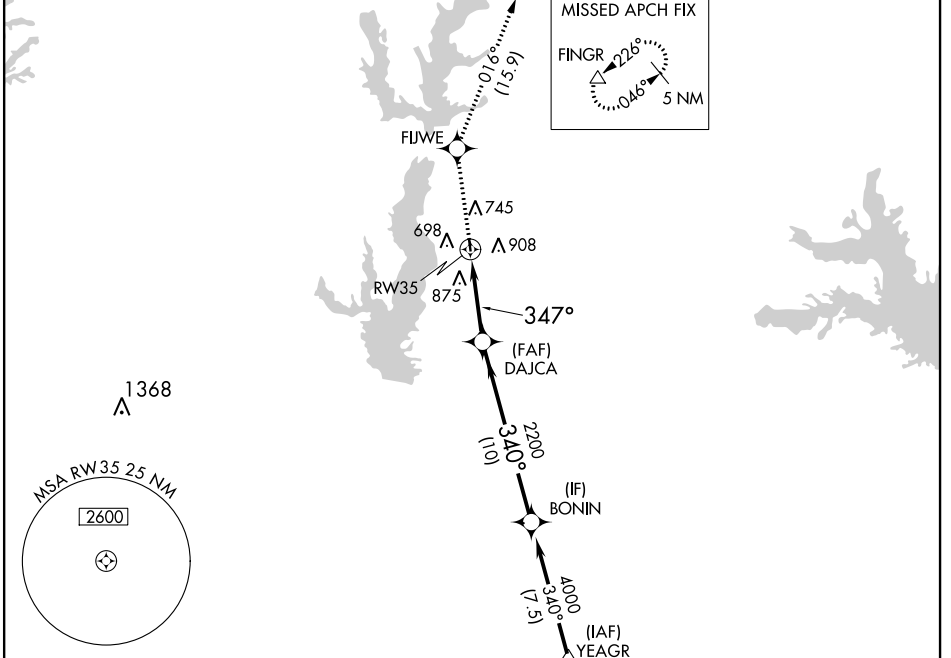

APP CRS 347°	Rwy Idg 3084
	TDZE 574
	Apt Elev 574

RNAV (GPS) RWY 35

RALPH M HALL/ROCKWALL MUNI (F46)

⚠ DME/DME RNP-0.3 NA. When local altimeter setting not received, use Dallas Love Fld altimeter setting and increase all MDA 80 feet.
⚠ Helicopter visibility reduction below 1 SM NA. Procedure NA at night.

MISSED APPROACH: Climb to 5000 direct FIJWE and on track 016° to FINGR and hold.

AWOS-3PT 121.25	REGIONAL APP CON 124.3 282.275	UNICOM 122.8 (CTAF) ①
---------------------------	--	---------------------------------

ELEV 574	TDZE 574
----------	----------

CATEGORY	A	B	C	D
LNAV MDA	1200-1	626 (700-1)	NA	
CIRCLING	1280-1	706 (800-1)	NA	

SC-2, 19 MAY 2022 to 16 JUN 2022

SC-2, 19 MAY 2022 to 16 JUN 2022