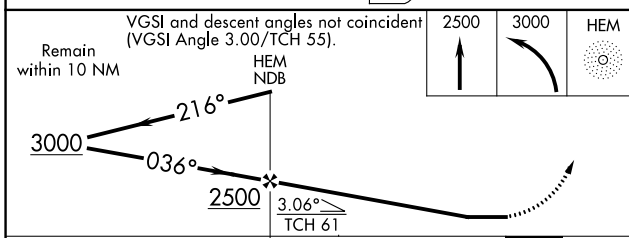

NDB HEM	APP CRS	Rwy Idg	6000
233	036°	TDZE	1022
		Apt Elev	1025

NDB RWY 4

UPPER CUMBERLAND RGNL (SR.B)

▽ ▲ NA	MISSED APPROACH: Climb to 2500 then climbing left turn to 3000 direct HEM NDB and hold.

AWOS-3 128.25	MEMPHIS CENTER 132.9 290.3	UNICOM 122.975 (CTAF) 1

CATEGORY	A	B	C	D
S-4	1520-1	498 (500-1)	1520-1³/₈	498 (500-1³/₈)
CIRCLING	1520-1	495 (500-1)	1600-1¹/₂ 575 (600-1¹/₂)	1880-2³/₄ 855 (900-2³/₄)

SE-1, 19 MAY 2022 to 16 JUN 2022

SE-1, 19 MAY 2022 to 16 JUN 2022