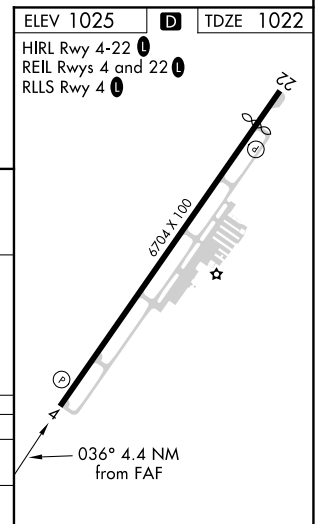

NDB HEM	APP CRS	Rwy Idg	6000
233	036°	TDZE	1022
		Apt Elev	1025

NDB RWY 4

UPPER CUMBERLAND RGNL (SR.B)

▽ ▲ NA	MISSED APPROACH: Climb to 2500 then climbing left turn to 3000 direct HEM NDB and hold.

AWOS-3 128.25	MEMPHIS CENTER 132.9 290.3	UNICOM 122.975 (CTAF) 1

CATEGORY	A	B	C	D
S-4	1520-1	498 (500-1)	1520-1³/₈	498 (500-1³/₈)
CIRCLING	1520-1	495 (500-1)	1600-1¹/₂ 575 (600-1¹/₂)	1880-2³/₄ 855 (900-2³/₄)

SE-1, 19 MAY 2022 to 16 JUN 2022

SE-1, 19 MAY 2022 to 16 JUN 2022