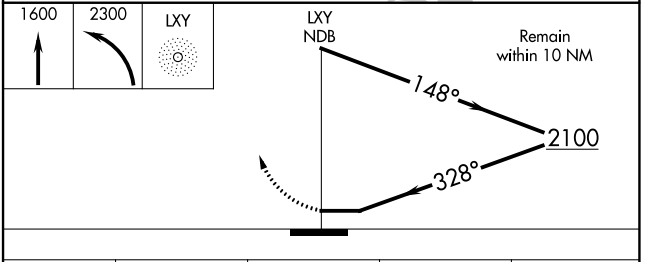

NDB LXY 329	APP CRS 328°	Rwy Idg TDZE Apt Elev	N/A N/A 545
-----------------------	------------------------	-----------------------------	--

NDB-A

MEXIA-LIMESTONE COUNTY (LXY)

NA Obtain local altimeter setting on CTAF; when not received, use Waco Rgnl altimeter setting and increase all MDA 100 feet and Cat C visibility ¼ mile. Rwy 36 helicopter visibility reduction below ¾ SM NA.

MISSED APPROACH: Climb to 1600 then climbing left turn to 2300 direct LXY NDB and hold.

AWOS-3 127.275	WACO APP CON ★ 127.65 352.0	UNICOM 122.8 (CTAF)
--------------------------	---------------------------------------	-------------------------------