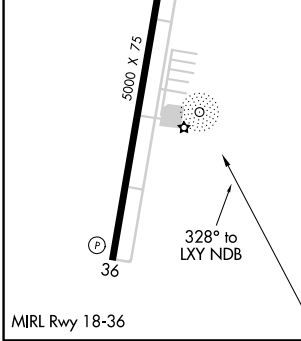

NDB LXY 329	APP CRS 328°	Rwy Idg TDZE Apt Elev	N/A N/A 545
-----------------------	------------------------	-----------------------------	--

NDB-A

MEXIA-LIMESTONE COUNTY (LXY)

NA Obtain local altimeter setting on CTAF; when not received, use Waco Rgnl altimeter setting and increase all MDA 100 feet and Cat C visibility ¼ mile. Rwy 36 helicopter visibility reduction below ¾ SM NA.

MISSED APPROACH: Climb to 1600 then climbing left turn to 2300 direct LXY NDB and hold.

AWOS-3 127.275	WACO APP CON ★ 127.65 352.0	UNICOM 122.8 (CTAF)
--------------------------	---------------------------------------	-------------------------------