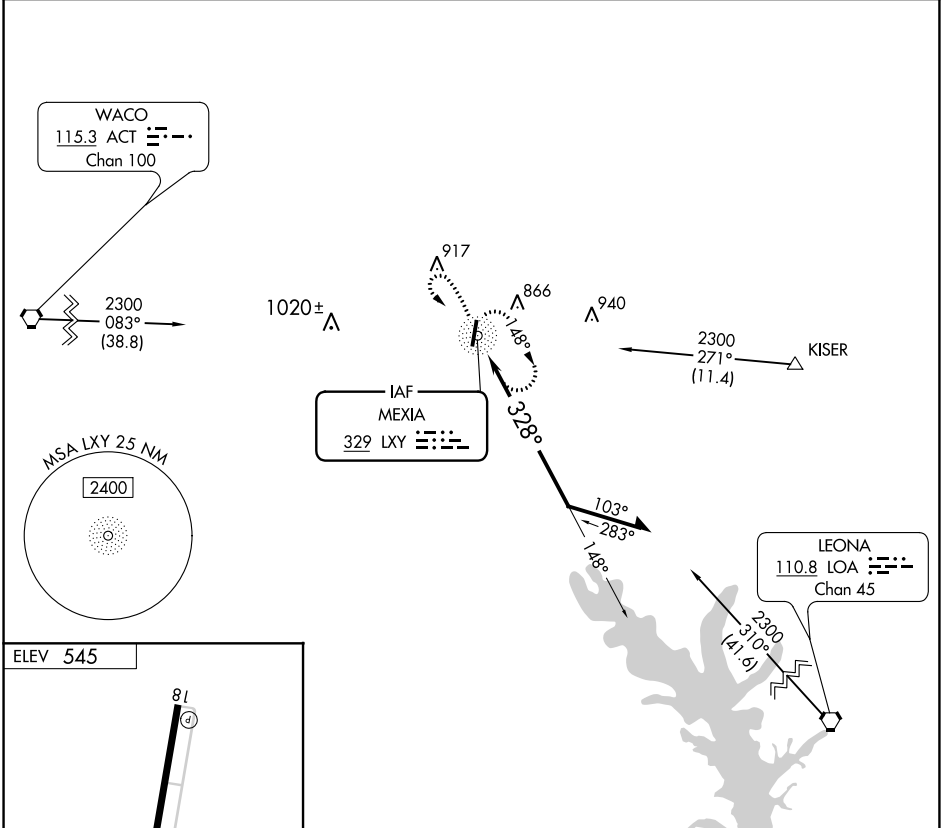

NDB LXY 329	APP CRS 328°	Rwy Idg TDZE Apt Elev	N/A N/A 545
-----------------------	------------------------	-----------------------------	--

NDB-A

MEXIA-LIMESTONE COUNTY (LXY)

NA Obtain local altimeter setting on CTAF; when not received, use Waco Rgnl altimeter setting and increase all MDA 100 feet and Cat C visibility ¼ mile. Rwy 36 helicopter visibility reduction below ¾ SM NA.

MISSED APPROACH: Climb to 1600 then climbing left turn to 2300 direct LXY NDB and hold.

AWOS-3 127.275	WACO APP CON ★ 127.65 352.0	UNICOM 122.8 (CTAF)
--------------------------	---------------------------------------	-------------------------------

CATEGORY	A	B	C	D
CIRCLING	1080-1 536 (600-1)	1180-1 635 (700-1)	1220-2 675 (700-2)	NA

NDB-A

SC-5, 19 MAY 2022 to 16 JUN 2022

SC-5, 19 MAY 2022 to 16 JUN 2022