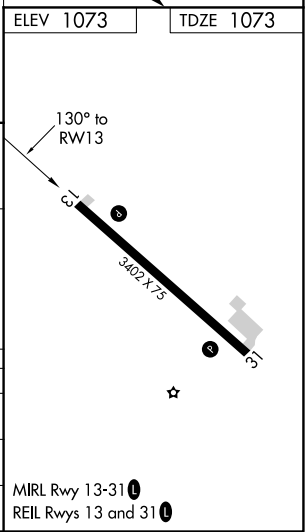

WAAS CH 86331 W13A	APP CRS 130°	Rwy Idg TDZE Apt Elev	3402 1073 1073
--	------------------------	-----------------------------	---

RNAV (GPS) RWY 13

SPRINGFIELD MUNI (D42)

RNP APCH.	MISSED APPROACH: Climb to 2900 direct UWGAG and hold.
<p>▼ Rwy 13 helicopter visibility reduction below ¾ SM NA.</p> <p>▲ NA Use Redwood Falls altimeter setting.</p>	

RWF ASOS 126.575	MINNEAPOLIS CENTER 127.1 290.2	UNICOM 122.8 (CTAF) 0
----------------------------	--	---------------------------------

CATEGORY	A	B	C	D
LP MDA	1500-1	427 (500-1)	1500-1¼ 427 (500-1¼)	NA
LNAV MDA	1520-1	447 (500-1)	1520-1⅜ 447 (500-1⅜)	NA
CIRCLING	1660-1 587 (600-1)	1820-1 747 (800-1)	1820-2¼ 747 (800-2¼)	NA