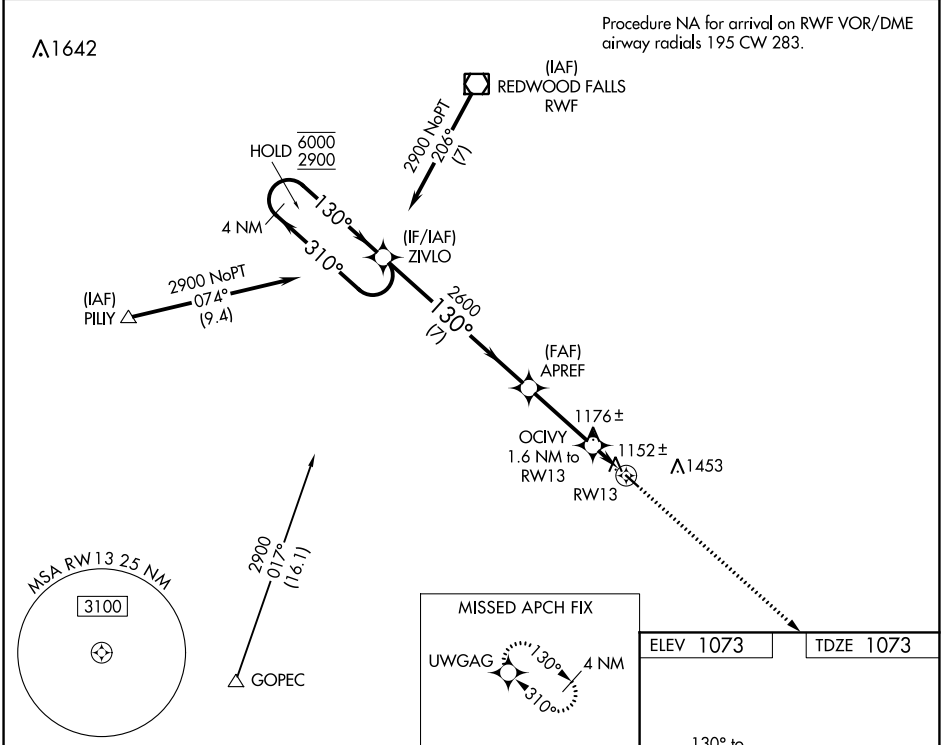

WAAS CH 86331 W13A	APP CRS 130°	Rwy Idg TDZE Apt Elev	3402 1073 1073
--	------------------------	-----------------------------	---

RNAV (GPS) RWY 13

SPRINGFIELD MUNI (D42)

RNP APCH.	MISSED APPROACH: Climb to 2900 direct UWGAG and hold.
<p>▼ Rwy 13 helicopter visibility reduction below ¾ SM NA.</p> <p>▲ NA Use Redwood Falls altimeter setting.</p>	

RWF ASOS 126.575	MINNEAPOLIS CENTER 127.1 290.2	UNICOM 122.8 (CTAF) 0
----------------------------	--	---------------------------------

CATEGORY	A	B	C	D
LP MDA	1500-1	427 (500-1)	1500-1¼ 427 (500-1¼)	NA
LNAV MDA	1520-1	447 (500-1)	1520-1⅜ 447 (500-1⅜)	NA
CIRCLING	1660-1 587 (600-1)	1820-1 747 (800-1)	1820-2¼ 747 (800-2¼)	NA