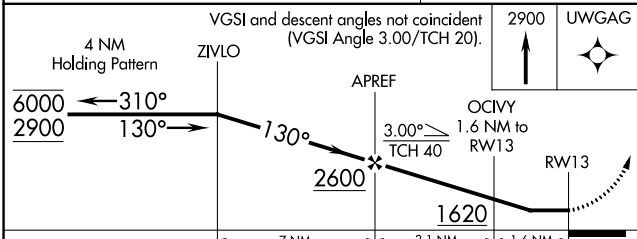

WAAS CH 86331 W13A	APP CRS 130°	Rwy Idg TDZE Apt Elev	3402 1073 1073
--	------------------------	-----------------------------	---

RNAV (GPS) RWY 13

SPRINGFIELD MUNI (D42)

RNP APCH.	MISSED APPROACH: Climb to 2900 direct UWGAG and hold.
<p>▼ Rwy 13 helicopter visibility reduction below ¾ SM NA.</p> <p>▲ NA Use Redwood Falls altimeter setting.</p>	

RWF ASOS 126.575	MINNEAPOLIS CENTER 127.1 290.2	UNICOM 122.8 (CTAF) 0
----------------------------	--	---------------------------------

CATEGORY	A	B	C	D
LP MDA	1500-1	427 (500-1)	1500-1¼ 427 (500-1¼)	NA
LNAV MDA	1520-1	447 (500-1)	1520-1⅜ 447 (500-1⅜)	NA
CIRCLING	1660-1 587 (600-1)	1820-1 747 (800-1)	1820-2¼ 747 (800-2¼)	NA