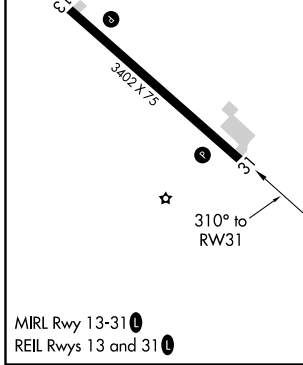

APP CRS	Rwy Idg	<b>3402</b>
<b>310°</b>	TDZE	<b>1073</b>
	Apt Elev	<b>1073</b>

# RNAV (GPS) RWY 31

SPRINGFIELD MUNI (D42)

RNP APCH.	MISSED APPROACH: Climb to 2900 direct ZIVLO and hold.
NA Use Redwood Falls altimeter setting.	

RWF ASOS <b>126.575</b>	MINNEAPOLIS CENTER <b>127.1 290.2</b>	UNICOM <b>122.8 (CTAF) 0</b>
----------------------------	--	---------------------------------

CATEGORY	A	B	C	D
LNAV MDA	1500-1	427 (500-1)	1500-1¼ 427 (500-1¼)	NA
CIRCLING	1660-1 587 (600-1)	1820-1 747 (800-1)	1820-2¼ 747 (800-2¼)	NA

NC-1, 19 MAY 2022 to 16 JUN 2022

NC-1, 19 MAY 2022 to 16 JUN 2022