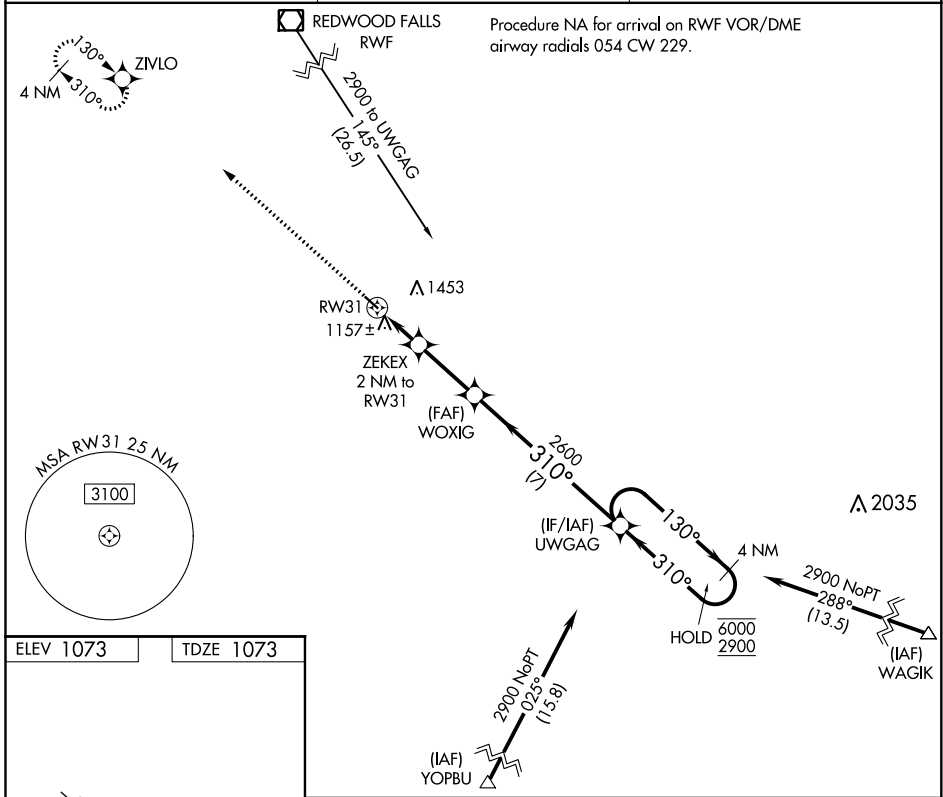

APP CRS	Rwy Idg	<b>3402</b>
<b>310°</b>	TDZE	<b>1073</b>
	Apt Elev	<b>1073</b>

# RNAV (GPS) RWY 31

SPRINGFIELD MUNI (D42)

RNP APCH.	MISSED APPROACH: Climb to 2900 direct ZIVLO and hold.
NA Use Redwood Falls altimeter setting.	

RWF ASOS <b>126.575</b>	MINNEAPOLIS CENTER <b>127.1 290.2</b>	UNICOM <b>122.8 (CTAF) 0</b>
----------------------------	--	---------------------------------

CATEGORY	A	B	C	D
LNAV MDA	1500-1	427 (500-1)	1500-1¼ 427 (500-1¼)	NA
CIRCLING	1660-1 587 (600-1)	1820-1 747 (800-1)	1820-2¼ 747 (800-2¼)	NA

NC-1, 19 MAY 2022 to 16 JUN 2022

NC-1, 19 MAY 2022 to 16 JUN 2022