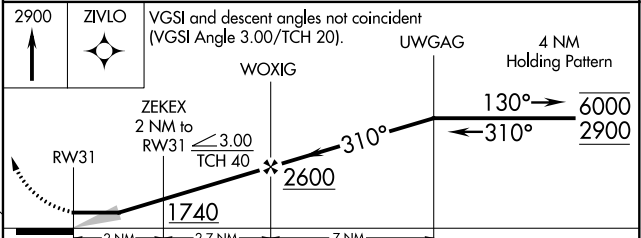

APP CRS	Rwy Idg	<b>3402</b>
<b>310°</b>	TDZE	<b>1073</b>
	Apt Elev	<b>1073</b>

# RNAV (GPS) RWY 31

SPRINGFIELD MUNI (D42)

RNP APCH.	MISSED APPROACH: Climb to 2900 direct ZIVLO and hold.
NA Use Redwood Falls altimeter setting.	

RWF ASOS <b>126.575</b>	MINNEAPOLIS CENTER <b>127.1 290.2</b>	UNICOM <b>122.8 (CTAF) 0</b>
----------------------------	--	---------------------------------