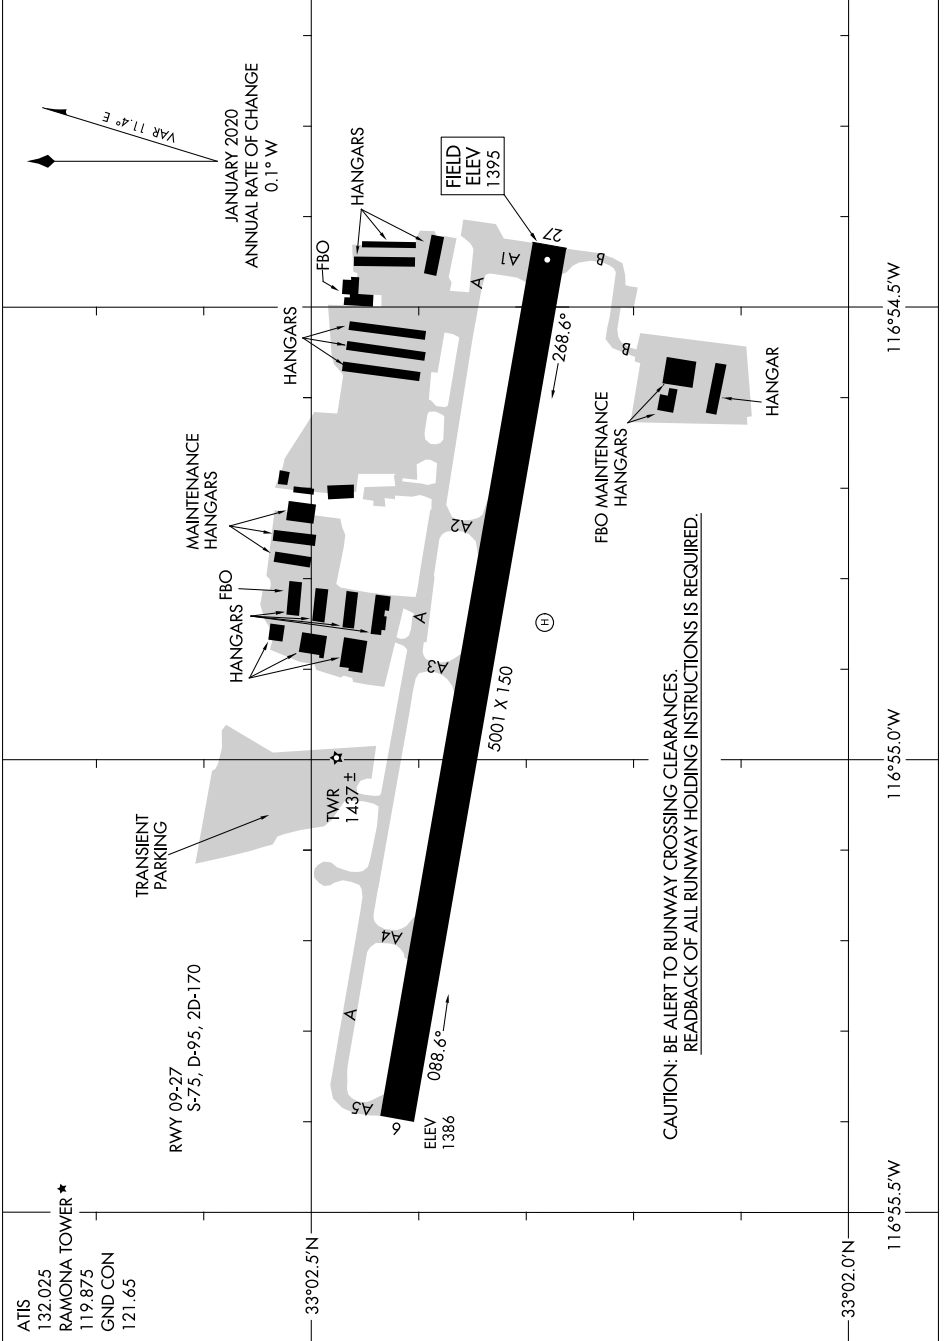

AIRPORT DIAGRAM

AL-6667 (FAA)

RAMONA (RNM)
RAMONA, CALIFORNIA

SW-3, 19 MAY 2022 to 16 JUN 2022

SW-3, 19 MAY 2022 to 16 JUN 2022

AIRPORT DIAGRAM

RAMONA, CALIFORNIA
RAMONA (RNM)