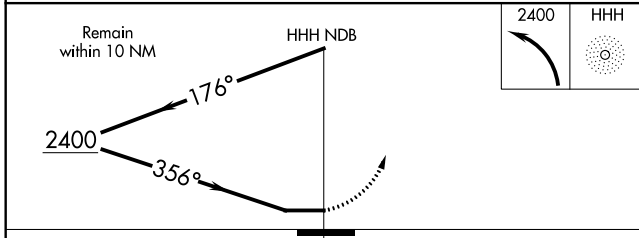

NDB HHH 359	APP CRS 356°	Rwy Idg TDZE Apt Elev	3399 703 703
-----------------------	------------------------	-----------------------------	---

NDB RWY 35

DEVINE MUNI (23R)

▼ Use Castroville Muni altimeter setting; when not received, use South Texas Rgnl at Hondo altimeter setting and increase all MDA 40 feet. Helicopter visibility reduction below 1 SM NA. Night landing: Rwy 35 NA.

▲ NA MISSED APPROACH: Climbing left turn to 2400 in HHH NDB holding pattern.

CVB AWOS-3 119.25	HOUSTON CENTER 134.95 269.4	CTAF 122.9
-----------------------------	---------------------------------------	----------------------