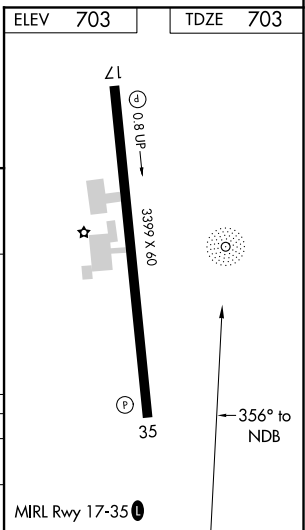

NDB HHH 359	APP CRS 356°	Rwy Idg TDZE Apt Elev	3399 703 703
-----------------------	------------------------	-----------------------------	---

NDB RWY 35

DEVINE MUNI (23R)

▼ Use Castroville Muni altimeter setting; when not received, use South Texas Rgnl at Hondo altimeter setting and increase all MDA 40 feet. Helicopter visibility reduction below 1 SM NA. Night landing: Rwy 35 NA.

▲ NA MISSED APPROACH: Climbing left turn to 2400 in HHH NDB holding pattern.

CVB AWOS-3 119.25	HOUSTON CENTER 134.95 269.4	CTAF 122.9
-----------------------------	---------------------------------------	----------------------