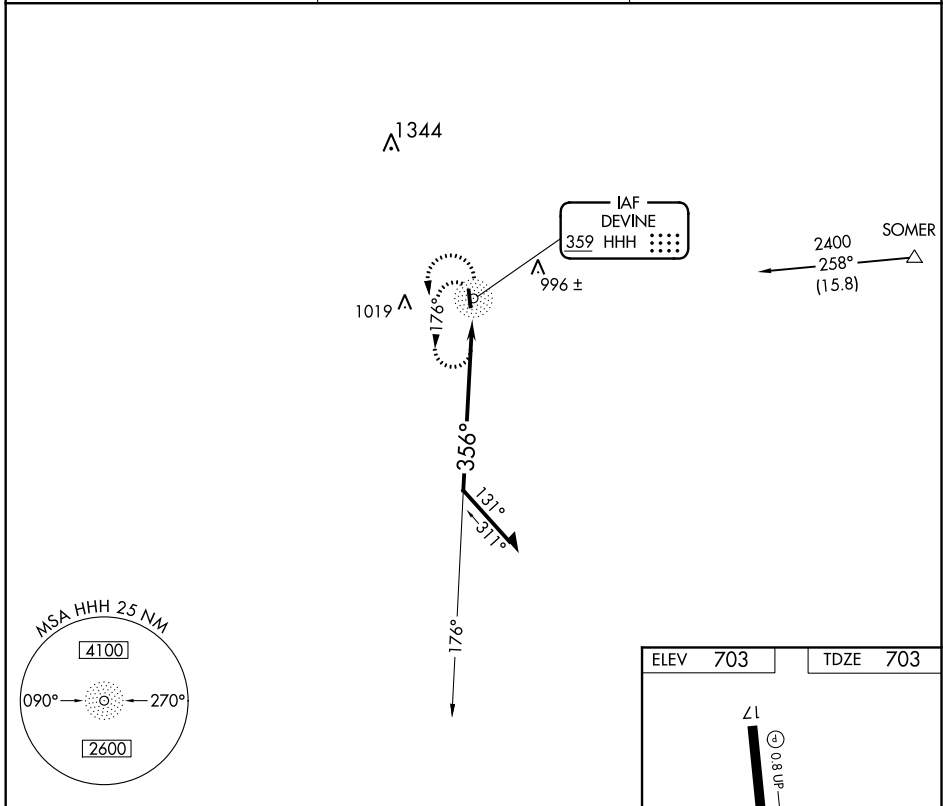

NDB HHH 359	APP CRS 356°	Rwy Idg TDZE Apt Elev	3399 703 703
-----------------------	------------------------	-----------------------------	---

NDB RWY 35

DEVINE MUNI (23R)

▼ Use Castroville Muni altimeter setting; when not received, use South Texas Rgnl at Hondo altimeter setting and increase all MDA 40 feet. Helicopter visibility reduction below 1 SM NA. Night landing: Rwy 35 NA.

▲ NA MISSED APPROACH: Climbing left turn to 2400 in HHH NDB holding pattern.

CVB AWOS-3 119.25	HOUSTON CENTER 134.95 269.4	CTAF 122.9
-----------------------------	---------------------------------------	----------------------

CATEGORY	A	B	C	D
S-35	1340-1	637 (700-1)		NA
CIRCLING	1380-1	677 (700-1)		NA

SC-3, 19 MAY 2022 to 16 JUN 2022

SC-3, 19 MAY 2022 to 16 JUN 2022