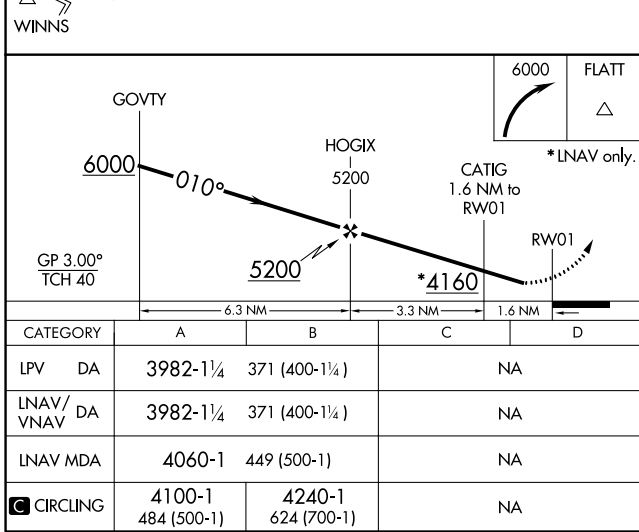

WAAS CH 66032 W01A	APP CRS 010°	Rwy Idg TDZE Apt Elev	4021 3611 3616

RNAV (GPS) RWY 1

LITTLEFIELD TAYLOR BROWN MUNI (LIU)

NA Baro-VNAV NA. Use Lubbock altimeter setting. DME/DME RNP-0.3 NA. Helicopter visibility reduction below ¾ SM NA.	MISSED APPROACH: Climbing right turn to 6000 direct FLATT and hold.

LBB ASOS 125.3	LUBBOCK APP CON 119.2 351.8	UNICOM 122.8 (CTAF)

SC-2, 19 MAY 2022 to 16 JUN 2022

SC-2, 19 MAY 2022 to 16 JUN 2022