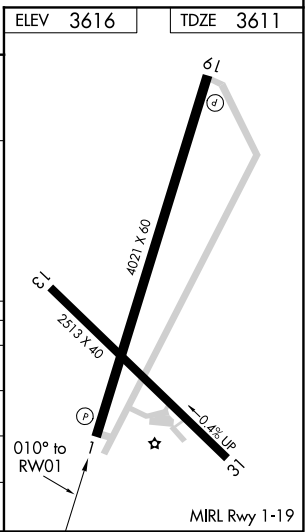

WAAS CH 66032 W01A	APP CRS 010°	Rwy Idg TDZE Apt Elev	4021 3611 3616

RNAV (GPS) RWY 1

LITTLEFIELD TAYLOR BROWN MUNI (LIU)

NA Baro-VNAV NA. Use Lubbock altimeter setting. DME/DME RNP-0.3 NA. Helicopter visibility reduction below ¾ SM NA.	MISSED APPROACH: Climbing right turn to 6000 direct FLATT and hold.

LBB ASOS 125.3	LUBBOCK APP CON 119.2 351.8	UNICOM 122.8 (CTAF)

SC-2, 19 MAY 2022 to 16 JUN 2022

SC-2, 19 MAY 2022 to 16 JUN 2022