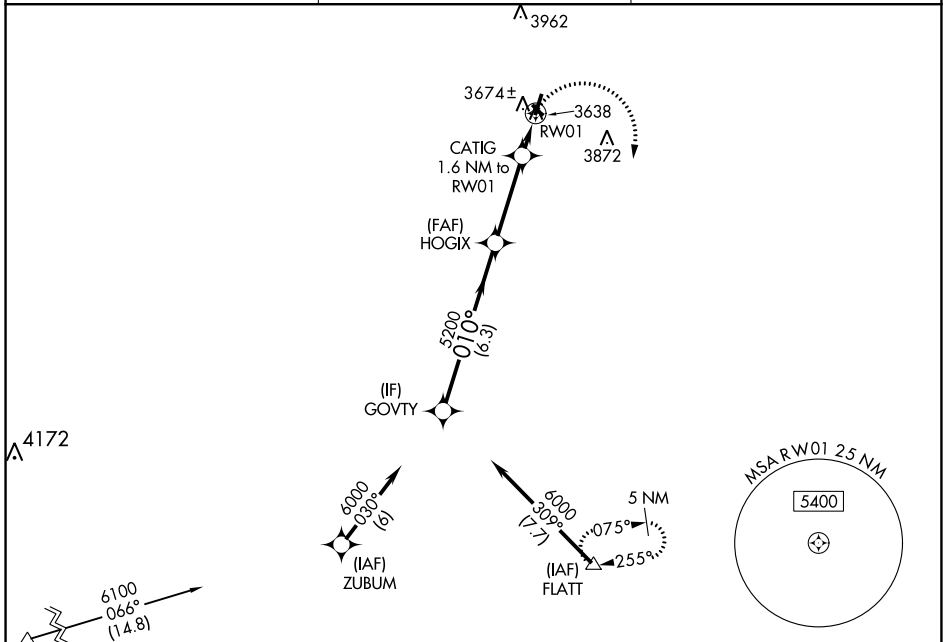

WAAS CH 66032 W01A	APP CRS 010°	Rwy Idg TDZE Apt Elev	4021 3611 3616

RNAV (GPS) RWY 1

LITTLEFIELD TAYLOR BROWN MUNI (LIU)

NA Baro-VNAV NA. Use Lubbock altimeter setting. DME/DME RNP-0.3 NA. Helicopter visibility reduction below ¾ SM NA.	MISSED APPROACH: Climbing right turn to 6000 direct FLATT and hold.

LBB ASOS 125.3	LUBBOCK APP CON 119.2 351.8	UNICOM 122.8 (CTAF)

SC-2, 19 MAY 2022 to 16 JUN 2022

SC-2, 19 MAY 2022 to 16 JUN 2022