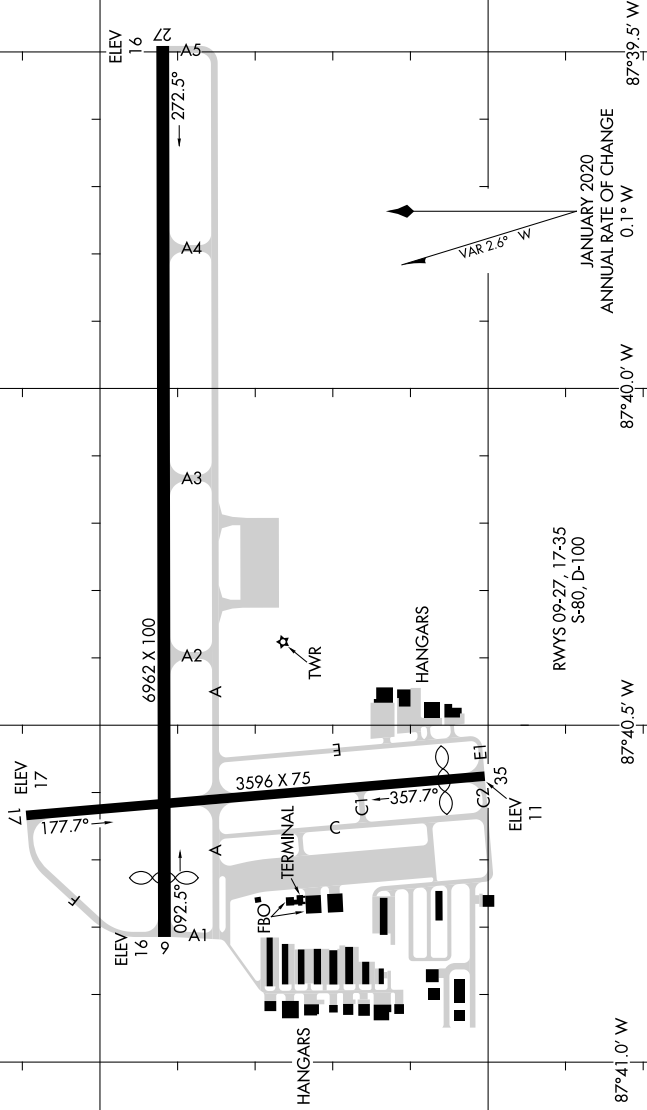

22027

AIRPORT DIAGRAM

GULF SHORES INTL/JACK EDWARDS FLD (JKA)
AL-6827 (FAA)
GULF SHORES, ALABAMA

FIELD
ELEV
17

SE-4, 19 MAY 2022 to 16 JUN 2022

CAUTION: BE ALERT TO RUNWAY CROSSING CLEARANCES.
READBACK OF ALL RUNWAY HOLDING INSTRUCTIONS IS REQUIRED.

RWYS 09-27, 17-35
S-80, D-100

- ATIS 134.525
- GULF SHORES TOWER ★ 118.65
- GND CON 121.7
- CLNC DEL 121.7
- 124.55 (WHEN TWR CLSD)

AIRPORT DIAGRAM

22027

GULF SHORES, ALABAMA
GULF SHORES INTL/JACK EDWARDS FLD (JKA)

SE-4, 19 MAY 2022 to 16 JUN 2022