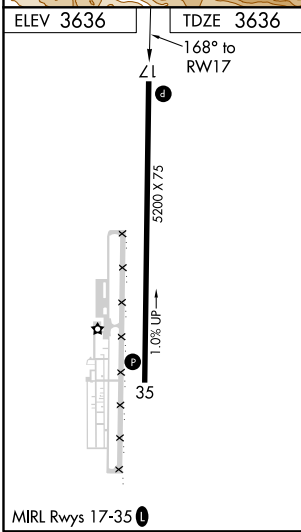

WAAS CH 60945 W17A	APP CRS 168°	Rwy Idg TDZE Apt Elev	5200 3636 3636
---------------------------------	------------------------	-----------------------------	-------------------------------------------

RNAV (GPS) RWY 17

RAVALLI COUNTY (H.R.F.)

RNP APCH-GPS.

⚠ Circling NA to Rwy 16 and 34. Circling Rwy 35 NA at night.
⚠ For uncompensated Baro-VNAV systems, LNAV/VNAV NA below -22°C or above 54°C.

MISSED APPROACH: (Do not exceed 130K until ACAFI)
 Climb to 4100 on 168° then climbing left turn to 11200
 direct ACAFI and track 354° to ILUGE and track 008° to
 MEXUE and track 332° to MISSOULA VOR/DME and hold.

CATEGORY	A	B	C	D
LPV DA	3886-1	250 (300-1)		NA
LNAV/VNAV DA	3920-1 284 (300-1)	4084-1 3/8 448 (500-1 1/2)		NA
LNAV MDA	4020-1 384 (400-1)	4320-1 684 (700-1)		NA
C CIRCLING	4240-1 604 (700-1)	4320-1 684 (700-1)		NA