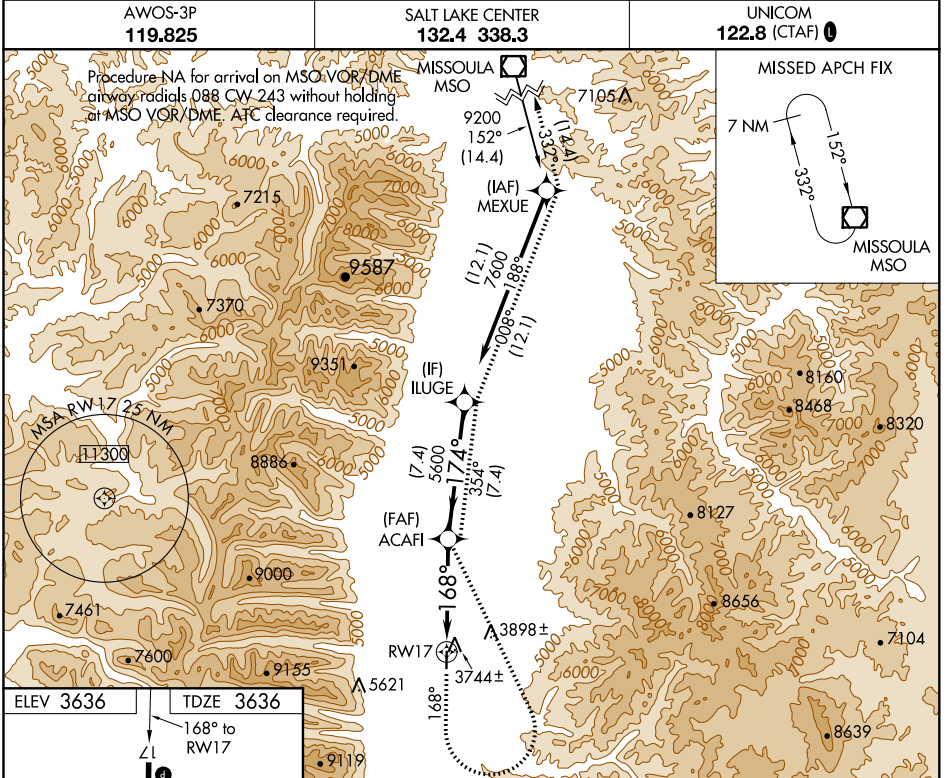

WAAS CH 60945 W17A	APP CRS 168°	Rwy Idg TDZE Apt Elev	5200 3636 3636
---------------------------------	------------------------	-----------------------------	-------------------------------------------

RNAV (GPS) RWY 17

RAVALLI COUNTY (H.R.F.)

RNP APCH-GPS.

⚠ Circling NA to Rwy 16 and 34. Circling Rwy 35 NA at night.
⚠ For uncompensated Baro-VNAV systems, LNAV/VNAV NA below -22°C or above 54°C.

MISSED APPROACH: (Do not exceed 130K until ACAFI)
 Climb to 4100 on 168° then climbing left turn to 11200
 direct ACAFI and track 354° to ILUGE and track 008° to
 MEXUE and track 332° to MISSOULA VOR/DME and hold.

NW-1, 19 MAY 2022 to 16 JUN 2022

NW-1, 19 MAY 2022 to 16 JUN 2022