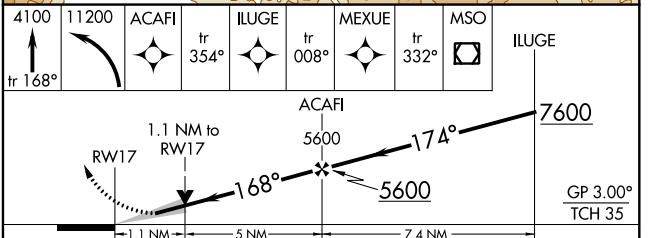

WAAS CH 60945 W17A	APP CRS 168°	Rwy Idg TDZE Apt Elev	5200 3636 3636
---------------------------------	------------------------	-----------------------------	-------------------------------------------

RNAV (GPS) RWY 17

RAVALLI COUNTY (H.R.F.)

RNP APCH-GPS.

⚠ Circling NA to Rwy 16 and 34. Circling Rwy 35 NA at night.
⚠ For uncompensated Baro-VNAV systems, LNAV/VNAV NA below -22°C or above 54°C.

MISSED APPROACH: (Do not exceed 130K until ACAFI)
 Climb to 4100 on 168° then climbing left turn to 11200
 direct ACAFI and track 354° to ILUGE and track 008° to
 MEXUE and track 332° to MISSOULA VOR/DME and hold.