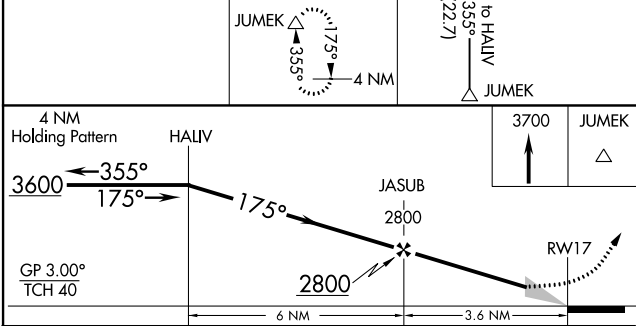

WAAS CH 61139 W17A	APP CRS 175°	Rwy Idg TDZE Apt Elev	4199 1634 1644
--	------------------------	-----------------------------	---

RNAV (GPS) RWY 17

SCOTT FLD (2K4)

NA Baro-VNAV NA. DME/DME RNP-0.3 NA. Use Altus/Quartz Mountain Rgnl altimeter setting; when not received, use Hobart altimeter setting.

MISSED APPROACH: Climb to 3700 direct JUMEK and hold.

AXS AWOS-3PT 118.825	ALTUS APP CON* 125.1 353.7	CTAF 122.9
--------------------------------	--------------------------------------	----------------------

CATEGORY	A	B	C	D
LPV DA	1952-1 1/8	318 (400-1 1/8)		NA
LNAV/VNAV DA	1960-1 1/8	326 (400-1 1/8)		NA
LNAV MDA	2040-1	406 (400-1)	2040-1 1/8 406 (400-1 1/8)	NA
CIRCLING	2220-1	576 (600-1)	2340-2 696 (700-2)	NA