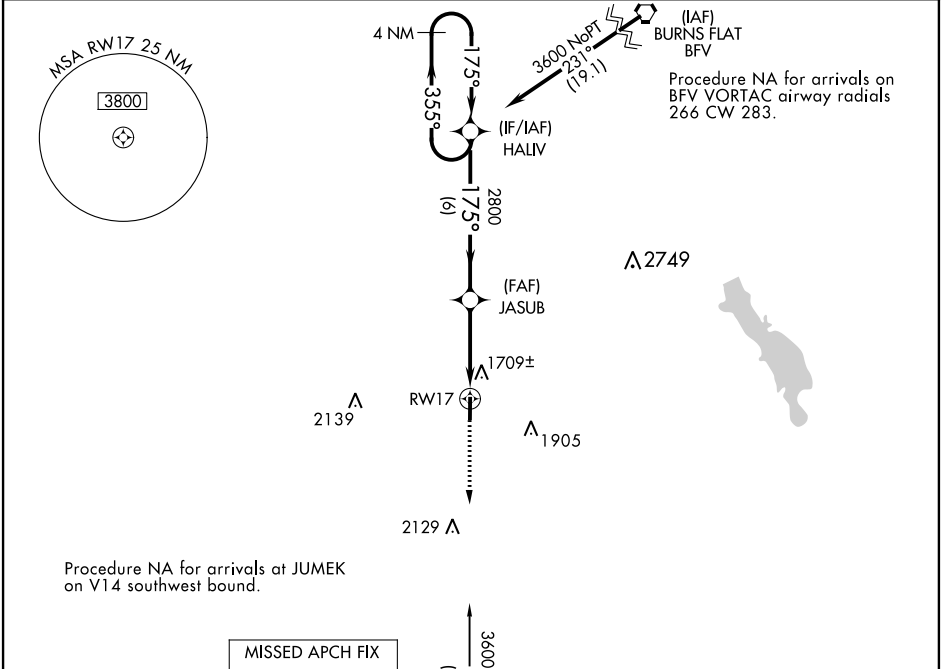

WAAS CH 61139 W17A	APP CRS 175°	Rwy Idg TDZE Apt Elev	4199 1634 1644
--	------------------------	-----------------------------	---

RNAV (GPS) RWY 17

SCOTT FLD (2K4)

NA Baro-VNAV NA. DME/DME RNP-0.3 NA. Use Altus/Quartz Mountain Rgnl altimeter setting; when not received, use Hobart altimeter setting.

MISSED APPROACH: Climb to 3700 direct JUMEK and hold.

AXS AWOS-3PT 118.825	ALTUS APP CON* 125.1 353.7	CTAF 122.9
--------------------------------	--------------------------------------	----------------------

CATEGORY	A	B	C	D
LPV DA	1952-1 1/8	318 (400-1 1/8)		NA
LNAV/VNAV DA	1960-1 1/8	326 (400-1 1/8)		NA
LNAV MDA	2040-1	406 (400-1)	2040-1 1/8 406 (400-1 1/8)	NA
CIRCLING	2220-1	576 (600-1)	2340-2 696 (700-2)	NA