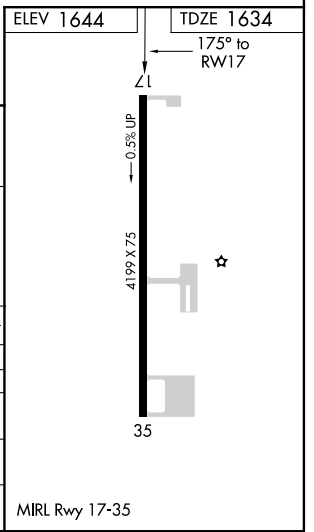

WAAS CH 61139 W17A	APP CRS 175°	Rwy Idg TDZE Apt Elev	4199 1634 1644
--	------------------------	-----------------------------	---

RNAV (GPS) RWY 17

SCOTT FLD (2K4)

NA Baro-VNAV NA. DME/DME RNP-0.3 NA. Use Altus/Quartz Mountain Rgnl altimeter setting; when not received, use Hobart altimeter setting.

MISSED APPROACH: Climb to 3700 direct JUMEK and hold.

AXS AWOS-3PT 118.825	ALTUS APP CON* 125.1 353.7	CTAF 122.9
--------------------------------	--------------------------------------	----------------------

CATEGORY	A	B	C	D
LPV DA	1952-1 1/8	318 (400-1 1/8)		NA
LNAV/VNAV DA	1960-1 1/8	326 (400-1 1/8)		NA
LNAV MDA	2040-1	406 (400-1)	2040-1 1/8 406 (400-1 1/8)	NA
CIRCLING	2220-1	576 (600-1)	2340-2 696 (700-2)	NA