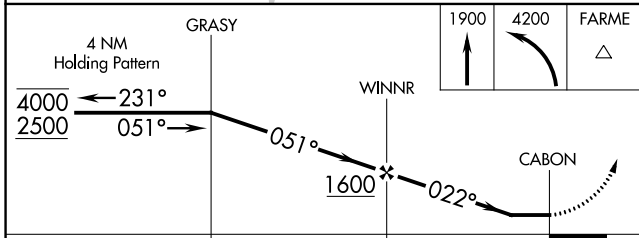

APP CRS 022°	Rwy Idg TDZE Apt Elev	N/A N/A 181
------------------------	-----------------------------	--

RNAV (GPS)-A

BOB BAKER MEML (IAN) (PAIK)

RNP APCH.	MISSED APPROACH: Climb to 1900 then climbing left turn to 4200 direct FARME and hold.
NA -28°C	Circling to Rwy 7 NA at night. Circling NA north of Rwy 7-25.

AWOS-3P 119.025	ANCHORAGE CENTER 119.2 263.0	CTAF 122.7
---------------------------	--	----------------------

CATEGORY	A	B	C	D
CIRCLING	800-1 619 (700-1)	820-1 639 (700-1)	1220-3	1039 (1100-3)

AK, 19 MAY 2022 to 14 JUL 2022