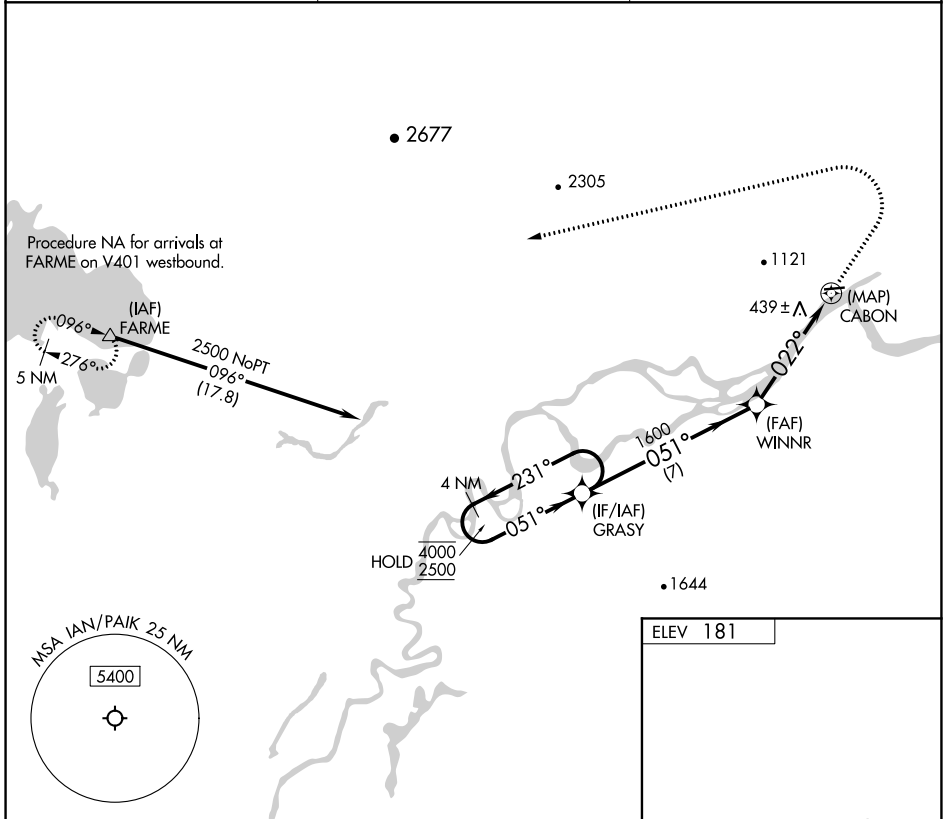

APP CRS 022°	Rwy Idg TDZE Apt Elev	N/A N/A 181
------------------------	-----------------------------	--

RNAV (GPS)-A

BOB BAKER MEML (IAN) (PAIK)

RNP APCH.	MISSED APPROACH: Climb to 1900 then climbing left turn to 4200 direct FARME and hold.
NA -28°C	Circling to Rwy 7 NA at night. Circling NA north of Rwy 7-25.

AWOS-3P 119.025	ANCHORAGE CENTER 119.2 263.0	CTAF 122.7
---------------------------	--	----------------------

CATEGORY	A	B	C	D
CIRCLING	800-1 619 (700-1)	820-1 639 (700-1)	1220-3	1039 (1100-3)

AK, 19 MAY 2022 to 14 JUL 2022