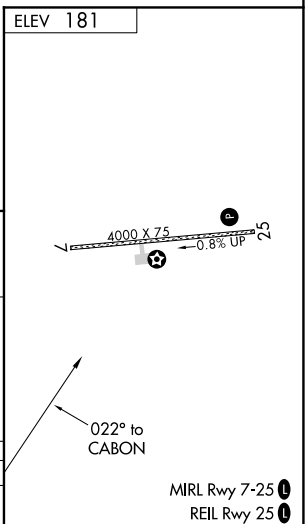

APP CRS 022°	Rwy Idg TDZE Apt Elev	N/A N/A 181
------------------------	-----------------------------	--

RNAV (GPS)-A

BOB BAKER MEML (IAN) (PAIK)

RNP APCH.	MISSED APPROACH: Climb to 1900 then climbing left turn to 4200 direct FARME and hold.
NA -28°C	Circling to Rwy 7 NA at night. Circling NA north of Rwy 7-25.

AWOS-3P 119.025	ANCHORAGE CENTER 119.2 263.0	CTAF 122.7
---------------------------	--	----------------------

CATEGORY	A	B	C	D
CIRCLING	800-1 619 (700-1)	820-1 639 (700-1)	1220-3	1039 (1100-3)

AK, 19 MAY 2022 to 14 JUL 2022