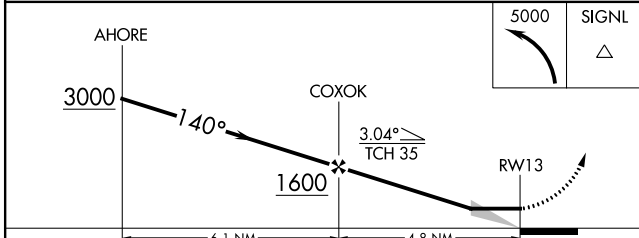

APP CRS	Rwy Idg	5902
140°	TDZE	20
	Apt Elev	20

RNAV (GPS) RWY 13

AIRGLADES (2IS)

RNP APCH.

When local altimeter setting not received, use Immokalee altimeter setting. Circling Rwy 31 NA at night.

MISSED APPROACH: Climbing left turn to 5000 direct SIGNL and hold, continue climb-in-hold to 5000.

AWOS-3PT	MIAMI CENTER	UNICOM
124.175	132.45 307.1	123.05 (CTAF)

CATEGORY	A	B	C	D
RNAV MDA	620-1	600 (600-1)	620-1¾	600 (600-1¾)
CIRCLING	620-1	600 (600-1)	620-1¾ 600 (600-1¾)	680-2 660 (700-2)