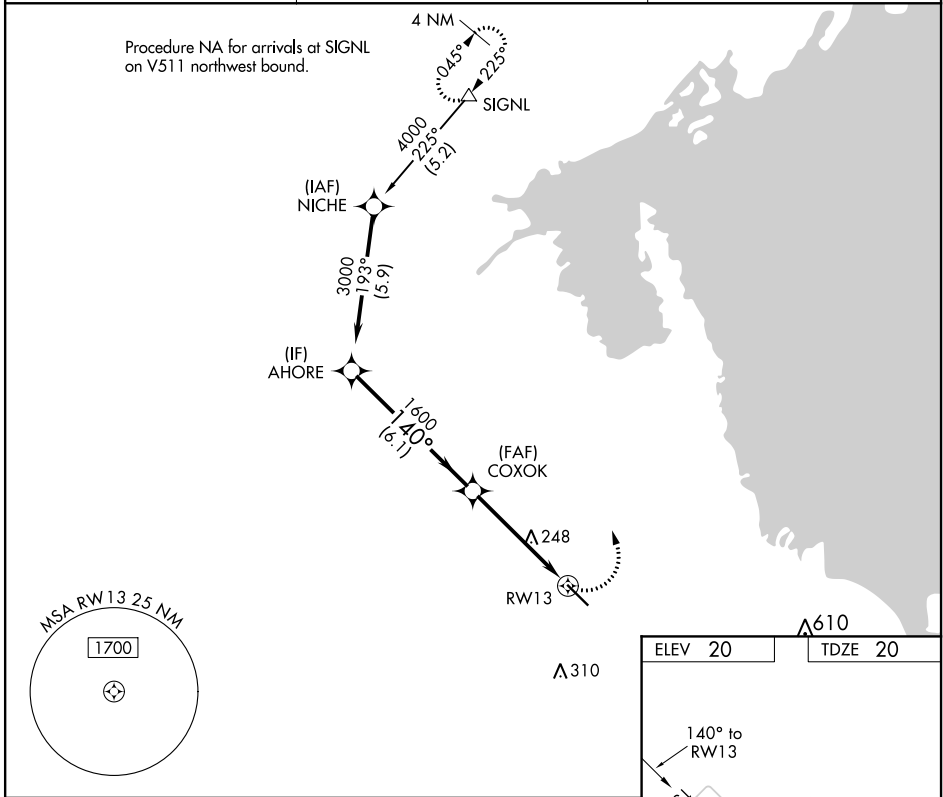

APP CRS	Rwy Idg	5902
140°	TDZE	20
	Apt Elev	20

RNAV (GPS) RWY 13

AIRGLADES (2IS)

RNP APCH.

When local altimeter setting not received, use Immokalee altimeter setting. Circling Rwy 31 NA at night.

MISSED APPROACH: Climbing left turn to 5000 direct SIGNL and hold, continue climb-in-hold to 5000.

AWOS-3PT	MIAMI CENTER	UNICOM
124.175	132.45 307.1	123.05 (CTAF)

CATEGORY	A	B	C	D
RNAV MDA	620-1	600 (600-1)	620-1¾	600 (600-1¾)
CIRCLING	620-1	600 (600-1)	620-1¾ 600 (600-1¾)	680-2 660 (700-2)