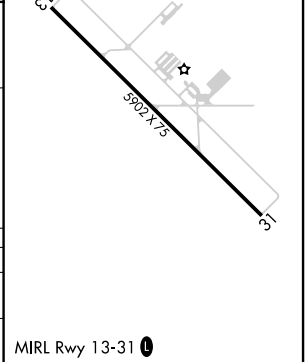

SE-3, 19 MAY 2022 to 16 JUN 2022

SE-3, 19 MAY 2022 to 16 JUN 2022