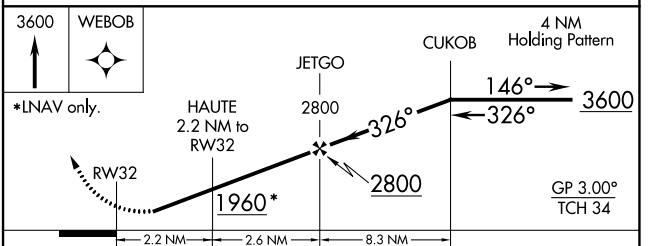

WAAS CH 93939 W32A	APP CRS 326°	Rwy Idg TDZE 1232 Apt Elev 1240	3397
--	------------------------	---	-------------

RNAV (GPS) RWY 32

LISBON MUNI (6L3)

⚠ Circling NA to Rwy 3 and 21. Baro-VNAV NA. Circling Rwy 14 NA at night. DME/DME RNP-0.3 NA. Rwy 32 helicopter visibility reduction below 3/4 SM NA. Use Gwinner altimeter setting; when not received, use Valley City altimeter setting and increase all MDA 60 feet.

⚠ MISSED APPROACH: Climb to 3600 direct WEBOB and hold.

GWR AWOS-3 118.325	MINNEAPOLIS CENTER 127.35 278.3	CTAF 122.90
------------------------------	---	-----------------------

ELEV 1240	TDZE 1232
-----------	-----------