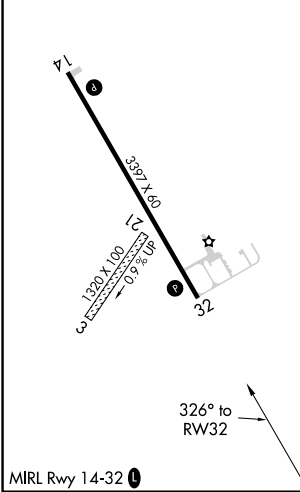

WAAS CH 93939 W32A	APP CRS 326°	Rwy Idg TDZE 1232 Apt Elev 1240	3397
--	------------------------	---	-------------

RNAV (GPS) RWY 32

LISBON MUNI (6L3)

⚠ Circling NA to Rwy 3 and 21. Baro-VNAV NA. Circling Rwy 14 NA at night. DME/DME RNP-0.3 NA. Rwy 32 helicopter visibility reduction below 3/4 SM NA. Use Gwinner altimeter setting; when not received, use Valley City altimeter setting and increase all MDA 60 feet.

⚠ MISSED APPROACH: Climb to 3600 direct WEBOB and hold.

GWR AWOS-3 118.325	MINNEAPOLIS CENTER 127.35 278.3	CTAF 122.90
------------------------------	---	-----------------------

ELEV 1240	TDZE 1232
-----------	-----------