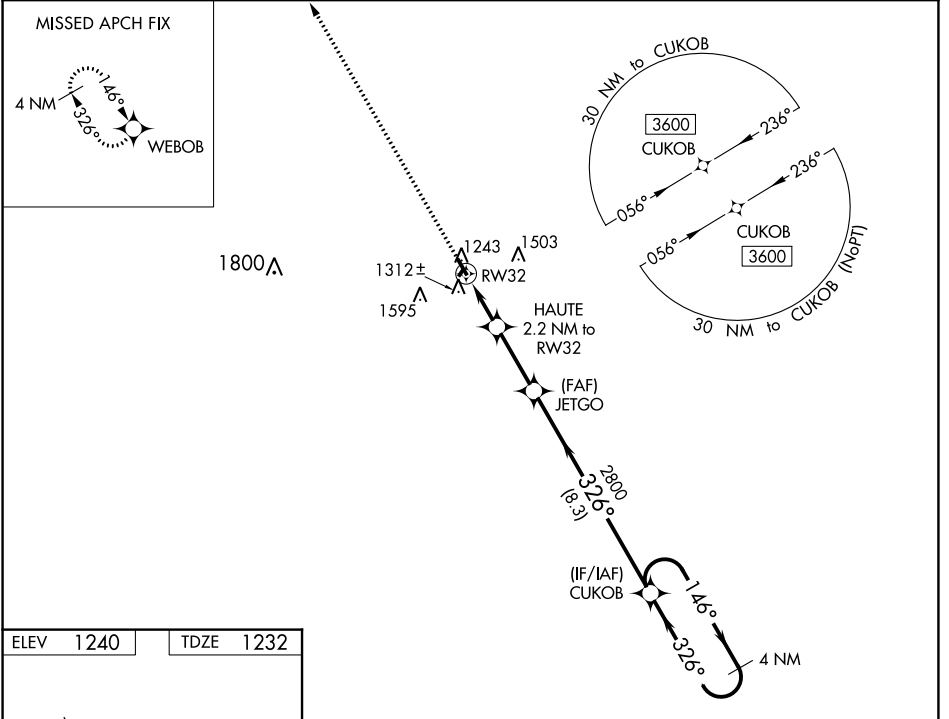

WAAS CH 93939 W32A	APP CRS 326°	Rwy Idg TDZE 1232 Apt Elev 1240	3397
--	------------------------	---	-------------

RNAV (GPS) RWY 32

LISBON MUNI (6L3)

⚠ Circling NA to Rwy 3 and 21. Baro-VNAV NA. Circling Rwy 14 NA at night. DME/DME RNP-0.3 NA. Rwy 32 helicopter visibility reduction below 3/4 SM NA. Use Gwinner altimeter setting; when not received, use Valley City altimeter setting and increase all MDA 60 feet.

⚠ MISSED APPROACH: Climb to 3600 direct WEBOB and hold.

GWR AWOS-3 118.325	MINNEAPOLIS CENTER 127.35 278.3	CTAF 122.90
------------------------------	---	-----------------------

ELEV 1240	TDZE 1232
-----------	-----------

CATEGORY	A	B	C	D
LPV DA	1519-1	287 (300-1)		NA
LNAV/VNAV DA	1519-1	287 (300-1)		NA
LNAV MDA	1600-1	368 (400-1)		NA
C CIRCLING	1680-1 440 (500-1)	1940-1 700 (700-1)		NA

NC-1, 19 MAY 2022 to 16 JUN 2022

NC-1, 19 MAY 2022 to 16 JUN 2022