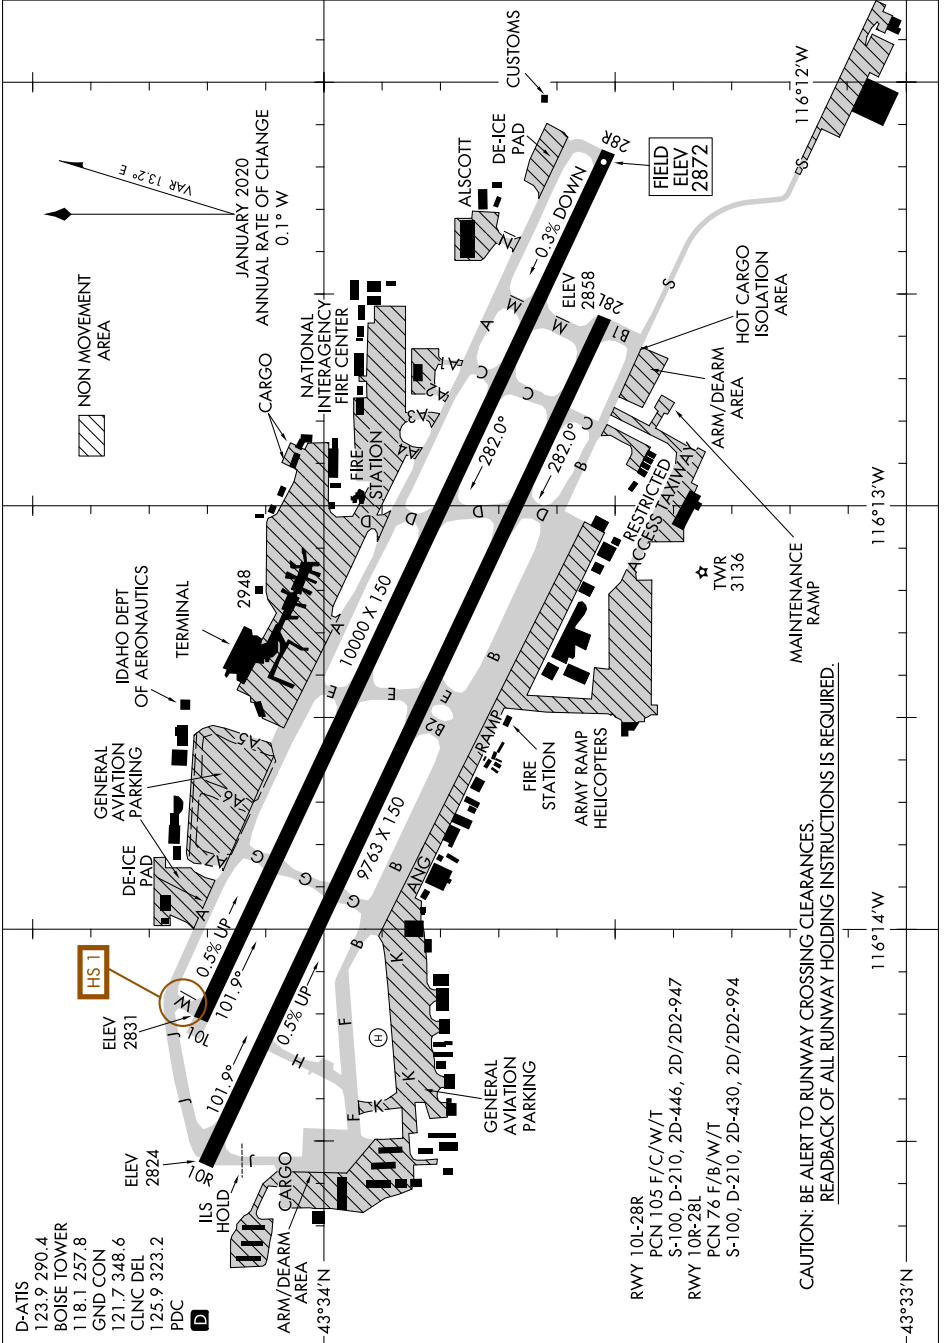

# AIRPORT DIAGRAM

AL-57 (FAA)

## BOISE AIR TRML/GOWEN FLD (BOI)

BOISE, IDAHO

NW-1, 16 JUN 2022 to 14 JUL 2022

CAUTION: BE ALERT TO RUNWAY CROSSING CLEARANCES.  
READBACK OF ALL RUNWAY HOLDING INSTRUCTIONS IS REQUIRED.

# AIRPORT DIAGRAM

BOISE, IDAHO

## BOISE AIR TRML/GOWEN FLD (BOI)

NW-1, 16 JUN 2022 to 14 JUL 2022