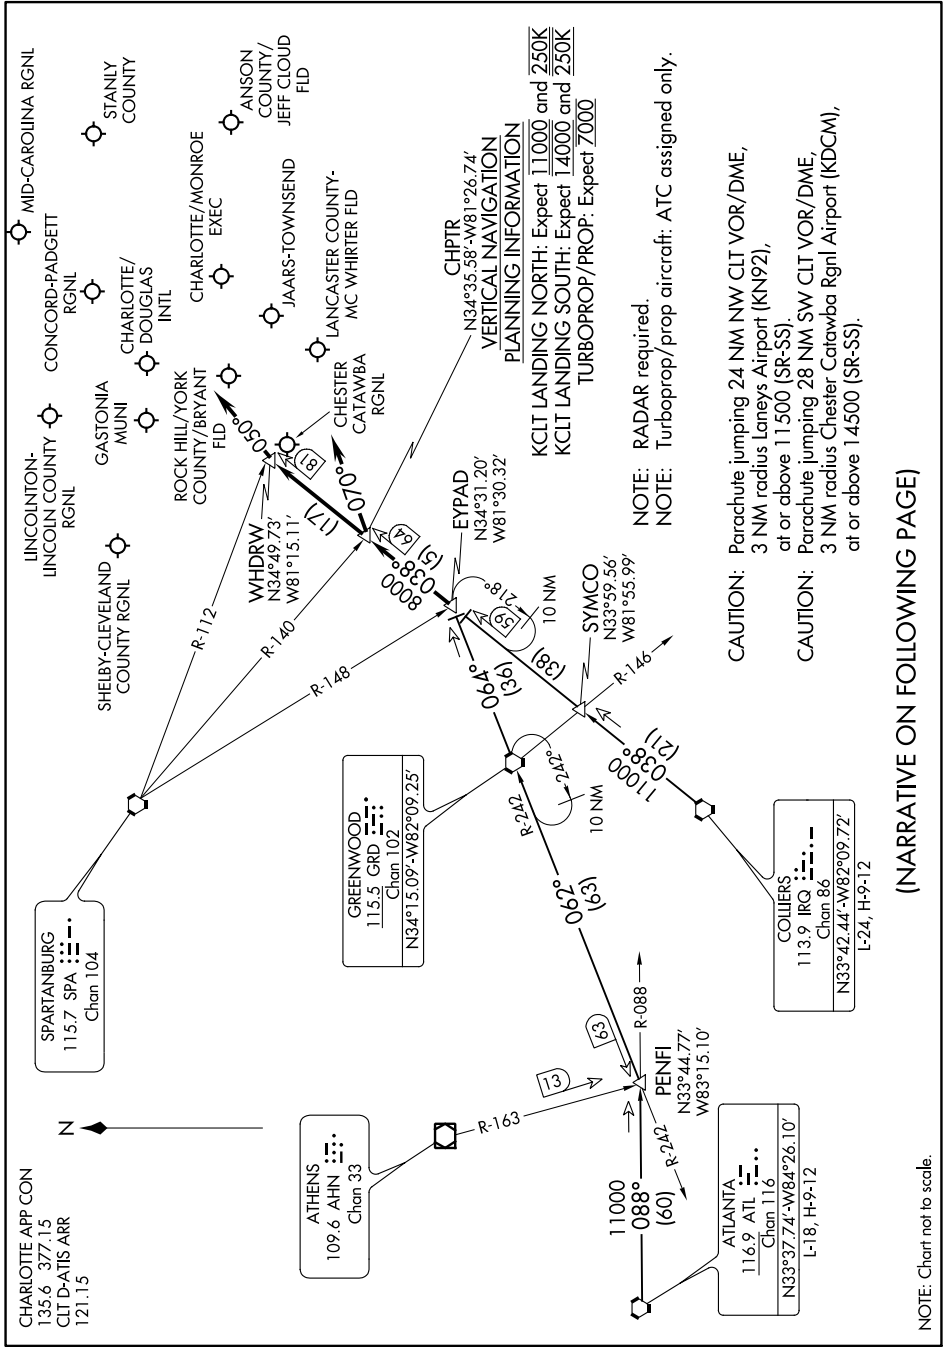

CHPTR THREE ARRIVAL

CHARLOTTE, NORTH CAROLINA

SE-2, 16 JUN 2022 to 14 JUL 2022

(NARRATIVE ON FOLLOWING PAGE)

SE-2, 16 JUN 2022 to 14 JUL 2022

CHPTR THREE ARRIVAL

CHARLOTTE, NORTH CAROLINA

NOTE: Chart not to scale.