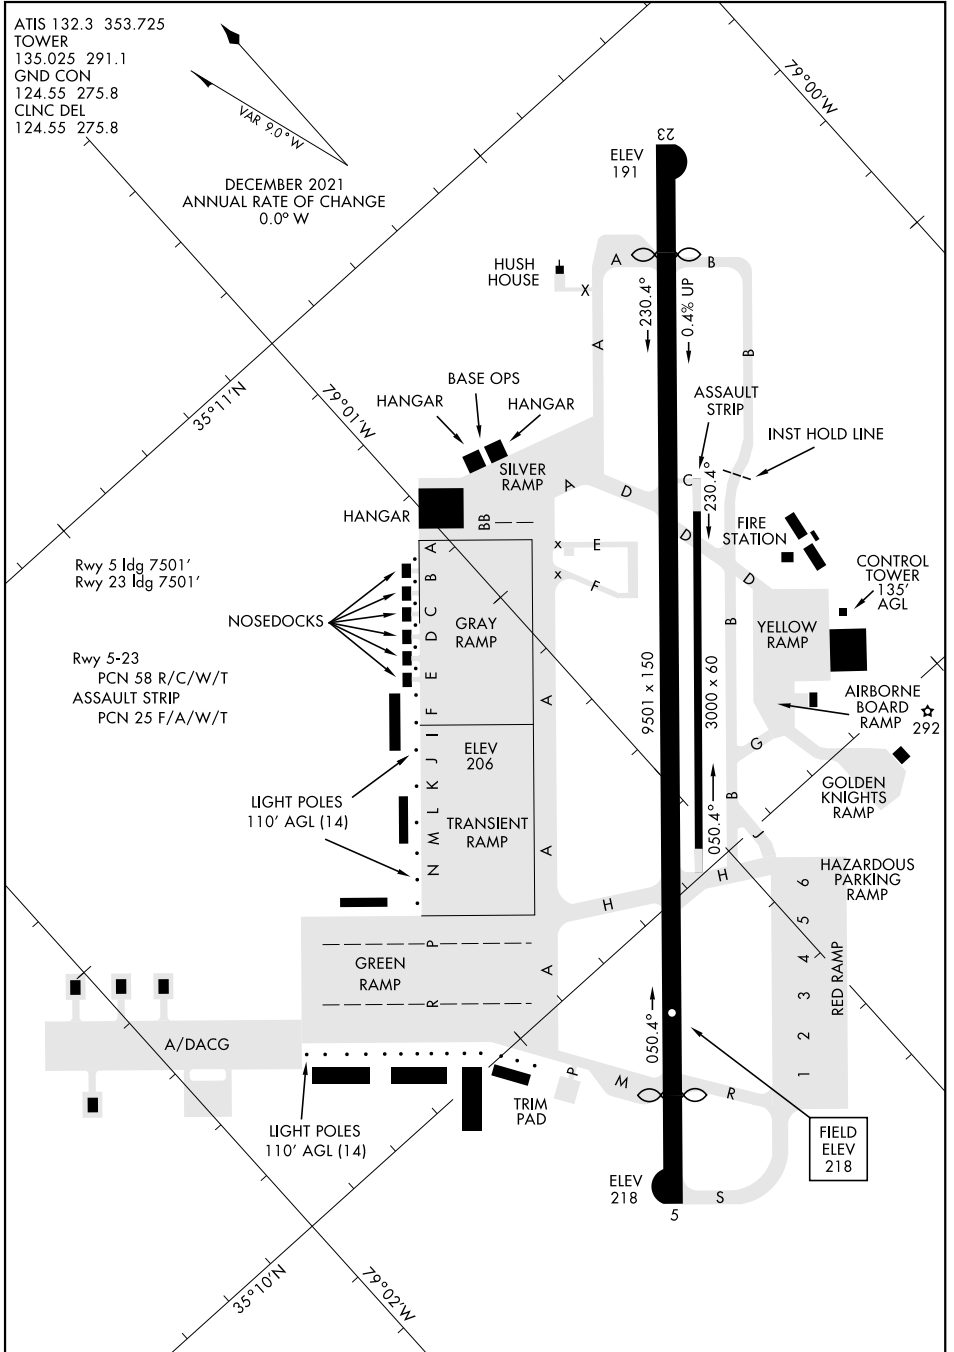

# AIRPORT DIAGRAM

AL-147 [USAF]

POPE AAF (KPOB)  
FORT BRAGG, NORTH CAROLINA

ATIS 132.3 353.725  
 TOWER  
 135.025 291.1  
 GND CON  
 124.55 275.8  
 CLNC DEL  
 124.55 275.8

DECEMBER 2021  
 ANNUAL RATE OF CHANGE  
 0.0° W

SE-2, 16 JUN 2022 to 14 JUL 2022

SE-2, 16 JUN 2022 to 14 JUL 2022

# AIRPORT DIAGRAM

FORT BRAGG, NORTH CAROLINA  
POPE AAF (KPOB)