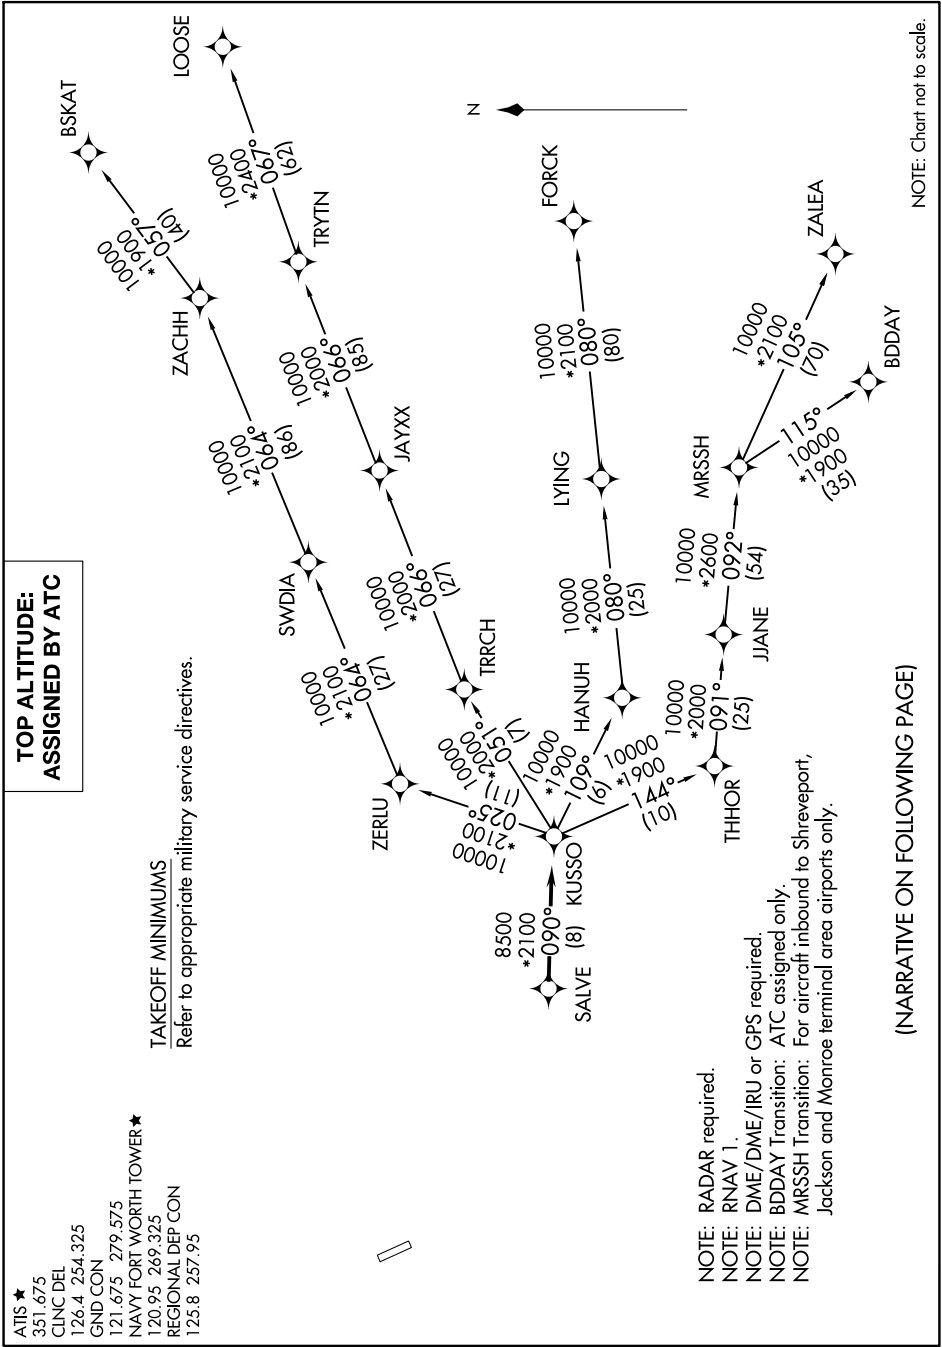

KUSSO ONE DEPARTURE (RNAV)

FORT WORTH, TEXAS

SC-2, 16 JUN 2022 to 14 JUL 2022

**TOP ALTITUDE:
ASSIGNED BY ATC**

TAKEOFF MINIMUMS

Refer to appropriate military service directives.

ATIS ★
 351.675
 CLNC DEL
 126.4 254.325
 GND CON
 121.675 279.575
 NAVY FORT WORTH TOWER ★
 120.95 269.325
 REGIONAL DEP CON
 125.8 257.95

NOTE: Chart not to scale.

(NARRATIVE ON FOLLOWING PAGE)

SC-2, 16 JUN 2022 to 14 JUL 2022

NOTE: RADAR required.
 NOTE: RNAV 1.
 NOTE: DME/DME/IRU or GPS required.
 NOTE: BDDAY Transition: ATC assigned only.
 NOTE: MRSSH Transition: For aircraft inbound to Shreveport, Jackson and Monroe terminal area airports only.