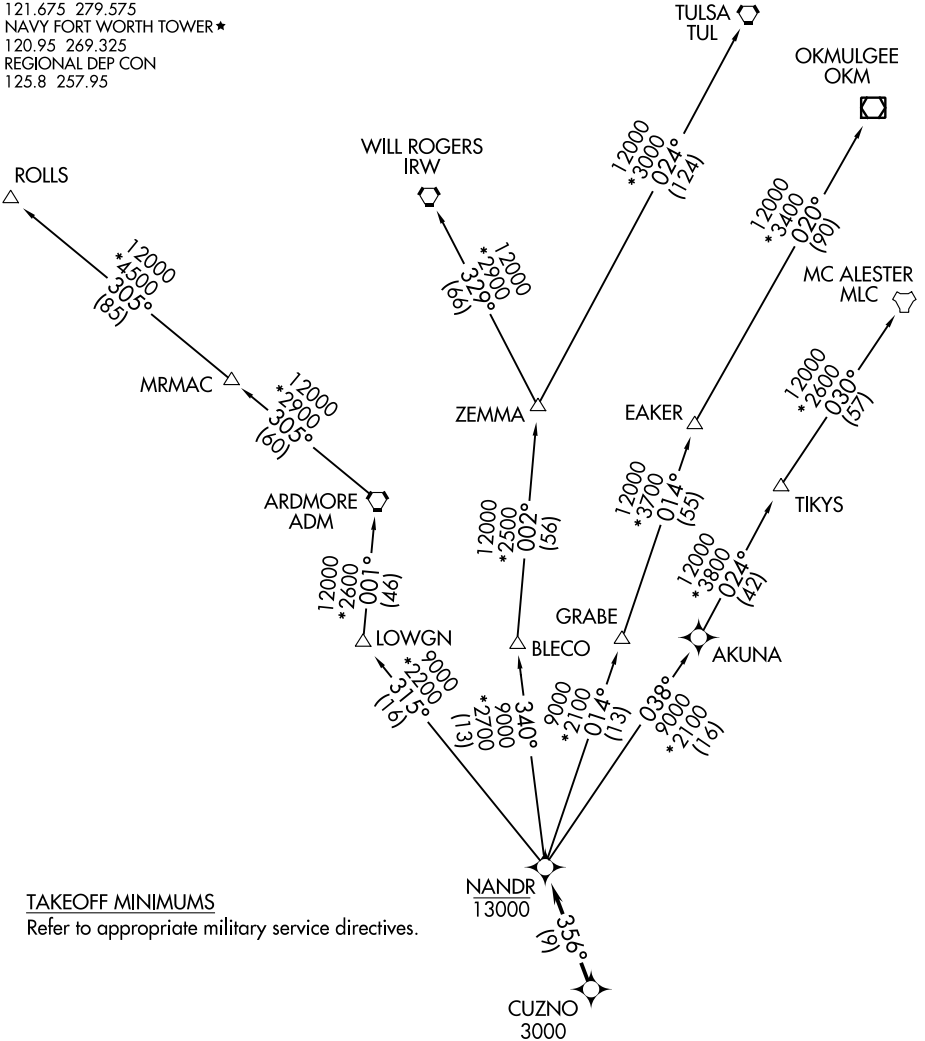

NANDR ONE DEPARTURE (RNAV)

FORT WORTH, TEXAS

ATIS★
 351.675
 CLNC DEL
 126.4 254.325
 GND CON
 121.675 279.575
 NAVY FORT WORTH TOWER★
 120.95 269.325
 REGIONAL DEP CON
 125.8 257.95

RNAV 1 - DME/DME/IRU or GPS.
RADAR required.

**TOP ALTITUDE:
 ASSIGNED BY ATC**

TAKEOFF MINIMUMS
 Refer to appropriate military service directives.

NOTE: Chart not to scale.

(NARRATIVE ON FOLLOWING PAGE)

NANDR ONE DEPARTURE (RNAV)

FORT WORTH, TEXAS

SC-2, 16 JUN 2022 to 14 JUL 2022

SC-2, 16 JUN 2022 to 14 JUL 2022