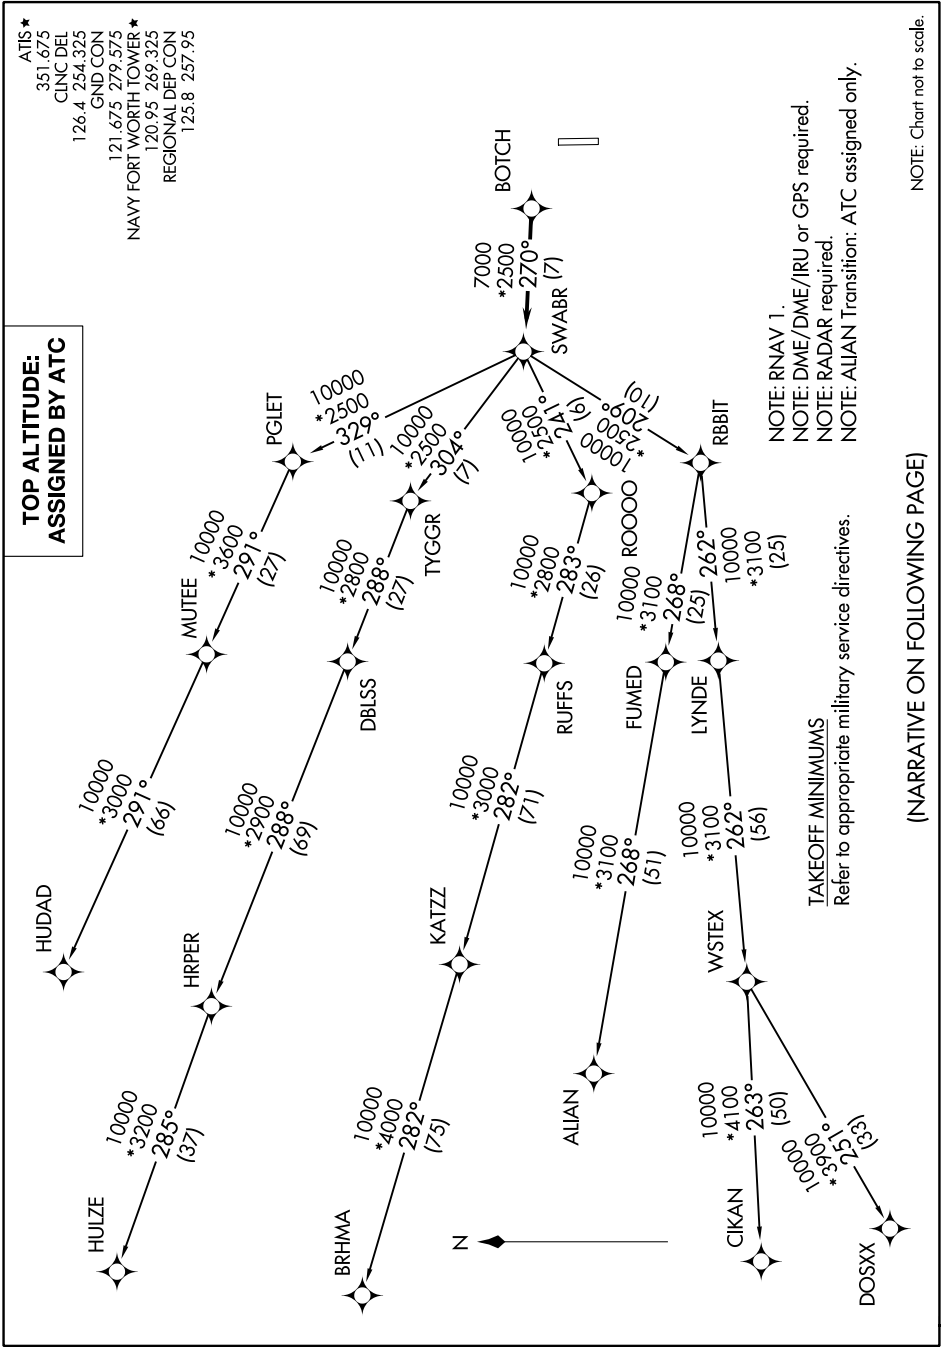

SWABR ONE DEPARTURE (RNAV)

SC-2, 16 JUN 2022 to 14 JUL 2022

SWABR ONE DEPARTURE (RNAV)

(NARRATIVE ON FOLLOWING PAGE)

SC-2, 16 JUN 2022 to 14 JUL 2022