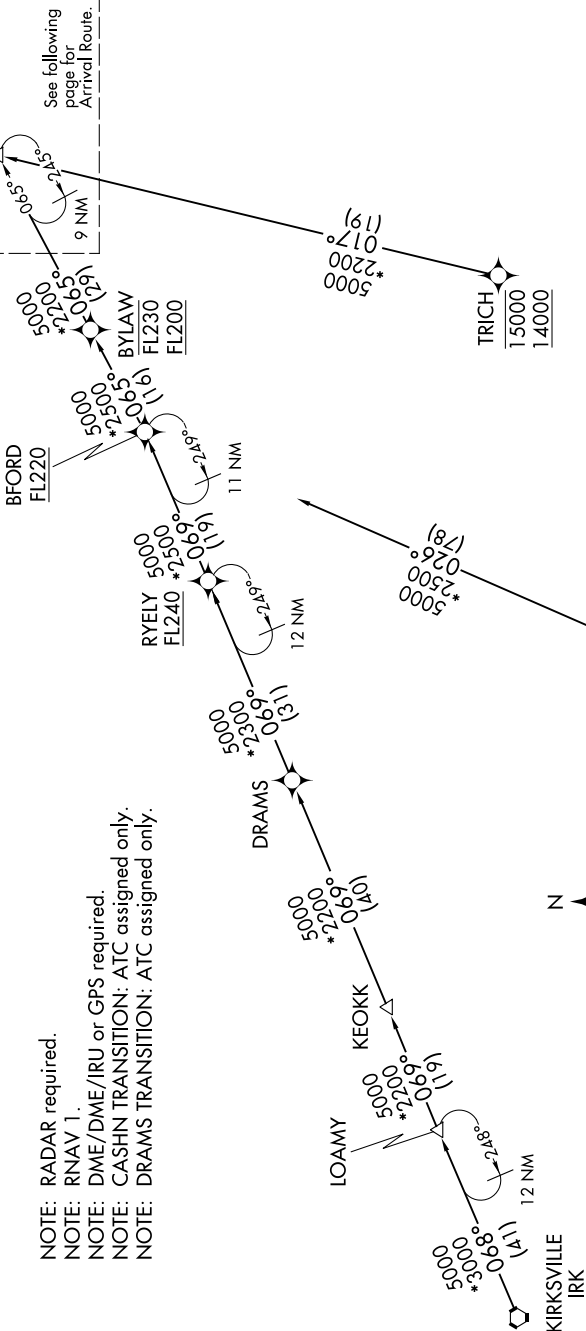

BENKY SIX ARRIVAL (RNAV) Transition Routes

EC-3, 16 JUN 2022 to 14 JUL 2022

CHICAGO APP CON
119.0 292.125
D-ATIS
135.4 282.225

- NOTE: RADAR required.
- NOTE: RNAV 1.
- NOTE: DME/DME/IRU or GPS required.
- NOTE: CASHN TRANSITION: ATC assigned only.
- NOTE: DRAMS TRANSITION: ATC assigned only.

- BFORD TRANSITION (BFORD.BENKY6):
- BYLAW TRANSITION (BYLAW.BENKY6):
- CASHN TRANSITION (CASHN.BENKY6):
- DRAMS TRANSITION (DRAMS.BENKY6):
- KIRKSVILLE TRANSITION (IRK.BENKY6):
- LOAMY TRANSITION (LOAMY.BENKY6):
- TRICH TRANSITION (TRICH.BENKY6):

(CONTINUED ON FOLLOWING PAGE)

NOTE: Chart not to scale.

BENKY SIX ARRIVAL (RNAV) Transition Routes

EC-3, 16 JUN 2022 to 14 JUL 2022