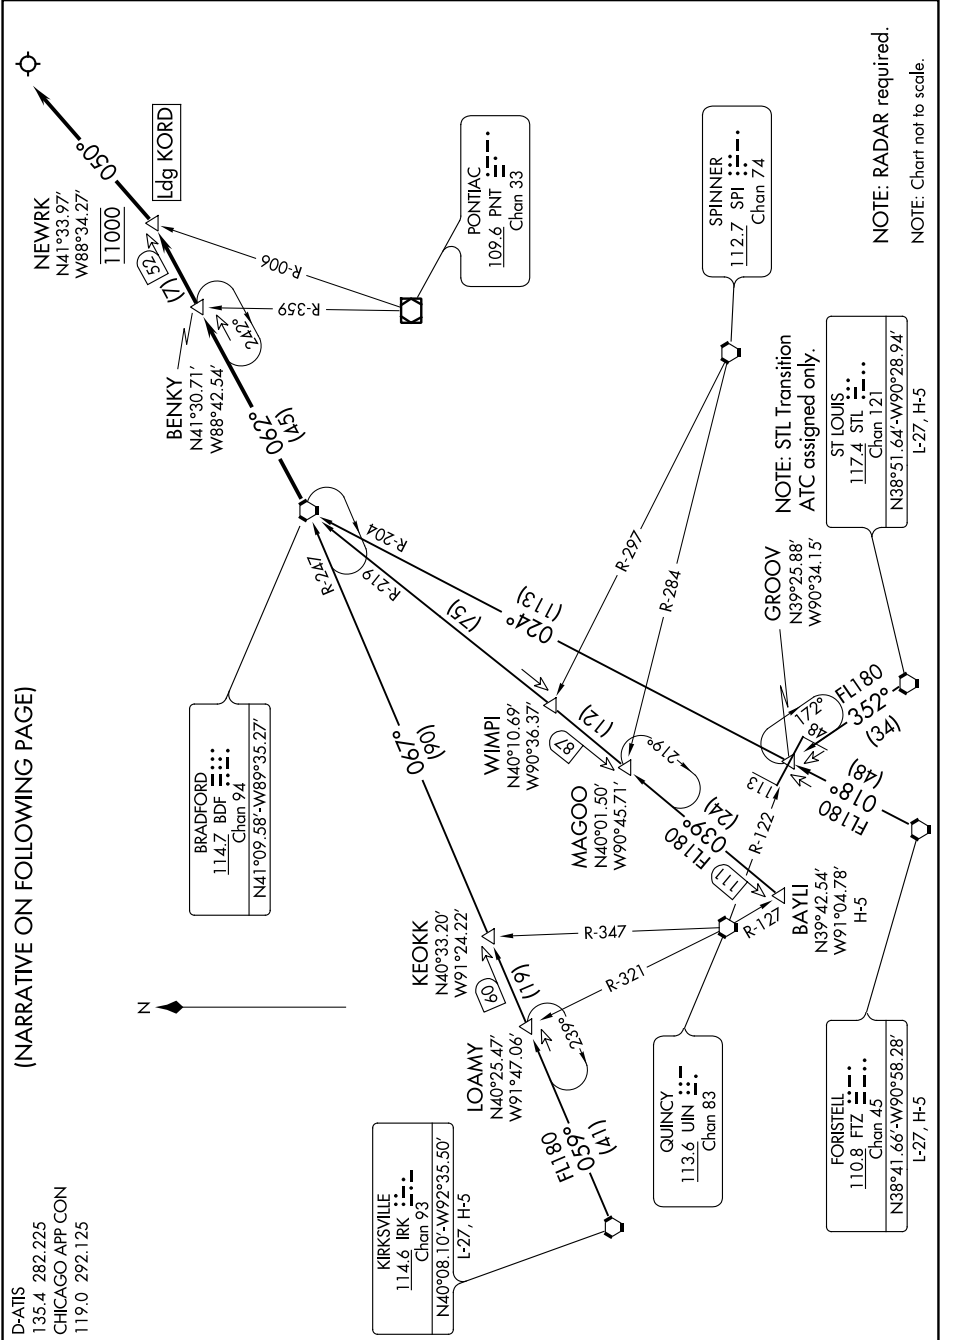

BRADFORD SEVEN ARRIVAL

AL-166 (FAA)

CHICAGO O'HARE INTL (ORD)

CHICAGO, ILLINOIS

EC-3, 16 JUN 2022 to 14 JUL 2022

(NARRATIVE ON FOLLOWING PAGE)

D-ATIS
135.4 282.225
CHICAGO APP CON
119.0 292.125

BRADFORD SEVEN ARRIVAL

CHICAGO, ILLINOIS

CHICAGO O'HARE INTL (ORD)

NOTE: RADAR required.
NOTE: Chart not to scale.

EC-3, 16 JUN 2022 to 14 JUL 2022