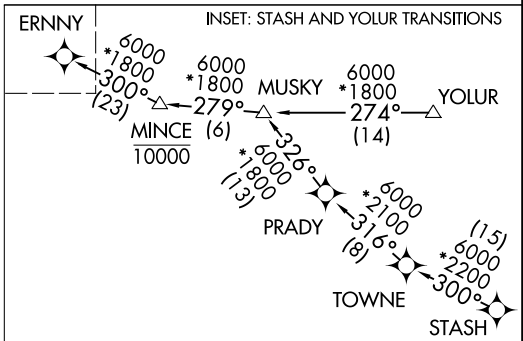

ERNNY SEVEN ARRIVAL (RNAV) Transition Routes

CHICAGO, ILLINOIS

CHICAGO APP CON
119.0 292.125
D-ATIS
135.4 282.225

- NOTE: RADAR required.
- NOTE: RNAV 1.
- NOTE: DME/DME/IRU or GPS required.
- NOTE: YOLUR transition - ATC assigned only.
- NOTE: STASH transition - ATC assigned only.
- NOTE: LYNNI transition: For Milwaukee terminal area departures only.
- NOTE: VIKS transition: ATC assigned only.

- CHDRR TRANSITION (CHDRR.ERNNY7):
- FAALZ TRANSITION (FAALZ.ERNNY7):
- FGHRN TRANSITION (FGHRN.ERNNY7):
- FOLGO TRANSITION (FOLGO.ERNNY7):
- KOHLL TRANSITION (KOHLL.ERNNY7):
- LYNNI TRANSITION (LYNNI.ERNNY7):
- PIRPL TRANSITION (PIRPL.ERNNY7):
- STASH TRANSITION (STASH.ERNNY7):
- VIKS TRANSITION (VIKS.ERNNY7):
- YOLUR TRANSITION (YOLUR.ERNNY7):

(CONTINUED ON FOLLOWING PAGE)

NOTE: Chart not to scale.

See following page for Arrival Routes.

ERNNY SEVEN ARRIVAL (RNAV) Transition Routes

EC-3, 16 JUN 2022 to 14 JUL 2022

EC-3, 16 JUN 2022 to 14 JUL 2022