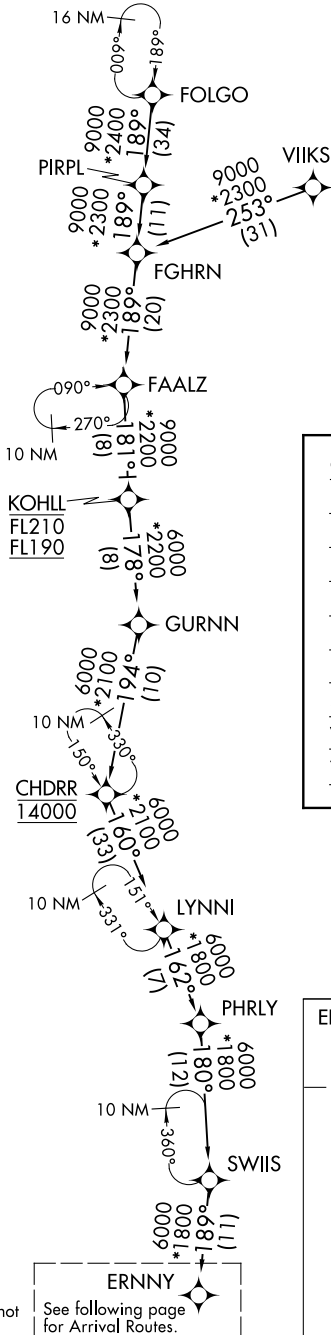

ERNNY SEVEN ARRIVAL (RNAV) Transition Routes

CHICAGO, ILLINOIS

CHICAGO APP CON
119.0 292.125
D-ATIS
135.4 282.225

- NOTE: RADAR required.
- NOTE: RNAV 1.
- NOTE: DME/DME/IRU or GPS required.
- NOTE: YOLUR transition - ATC assigned only.
- NOTE: STASH transition - ATC assigned only.
- NOTE: LYNNI transition: For Milwaukee terminal area departures only.
- NOTE: VIKS transition: ATC assigned only.

- CHDRR TRANSITION (CHDRR.ERNNY7):
- FAALZ TRANSITION (FAALZ.ERNNY7):
- FGHRN TRANSITION (FGHRN.ERNNY7):
- FOLGO TRANSITION (FOLGO.ERNNY7):
- KOHLL TRANSITION (KOHLL.ERNNY7):
- LYNNI TRANSITION (LYNNI.ERNNY7):
- PIRPL TRANSITION (PIRPL.ERNNY7):
- STASH TRANSITION (STASH.ERNNY7):
- VIKS TRANSITION (VIKS.ERNNY7):
- YOLUR TRANSITION (YOLUR.ERNNY7):

(CONTINUED ON FOLLOWING PAGE)

NOTE: Chart not to scale.

See following page for Arrival Routes.

ERNNY SEVEN ARRIVAL (RNAV) Transition Routes

EC-3, 16 JUN 2022 to 14 JUL 2022

EC-3, 16 JUN 2022 to 14 JUL 2022