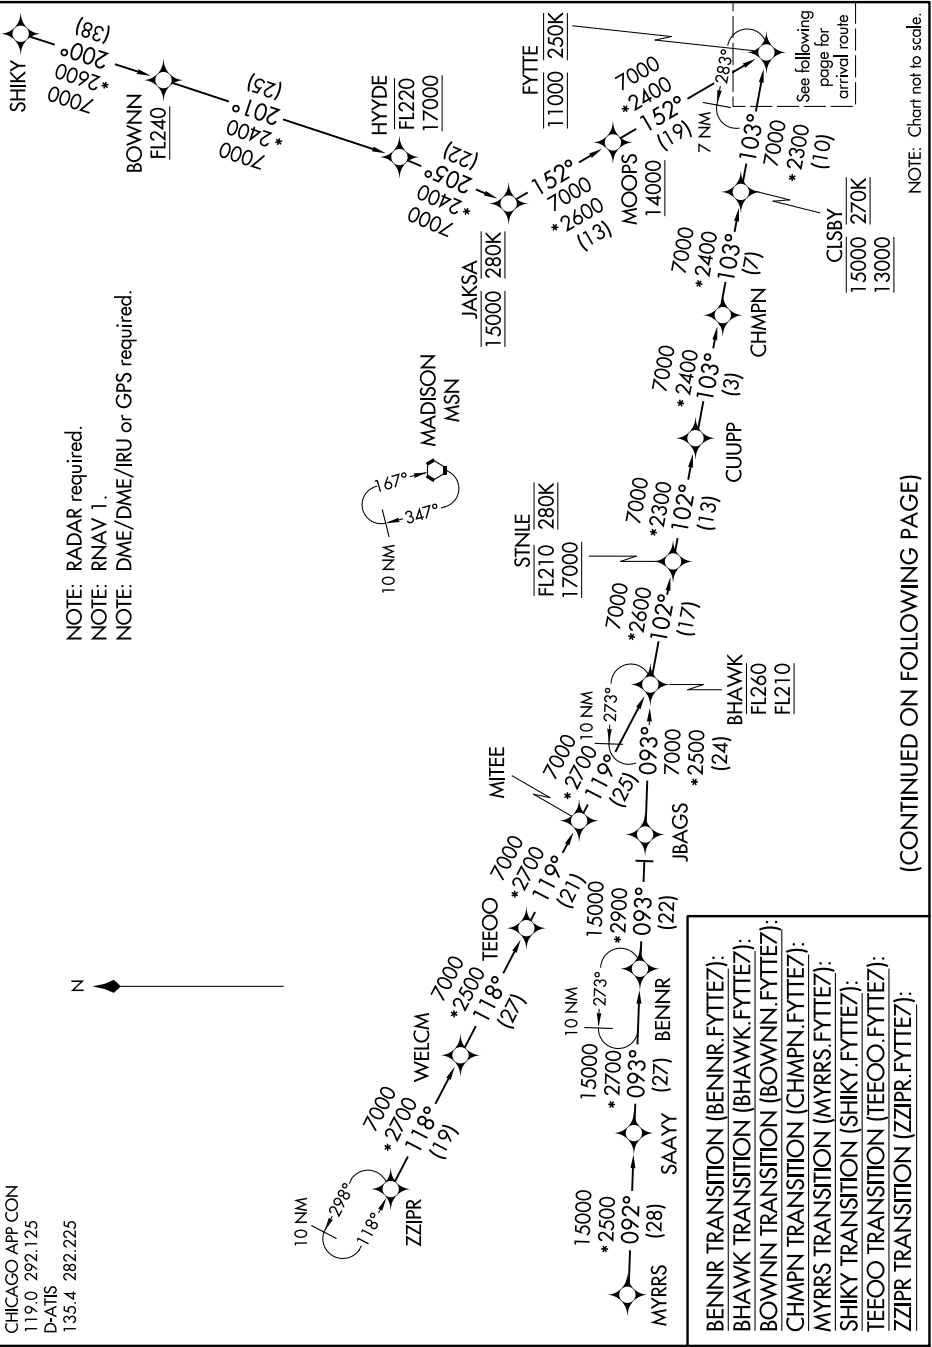

FYTTE SEVEN ARRIVAL (RNAV) Transition Routes

EC-3, 16 JUN 2022 to 14 JUL 2022

CHICAGO APP CON
119.0 292.125
D-ATIS
135.4 282.225

NOTE: RADAR required.
NOTE: RNAV 1.
NOTE: DME/DME/IRU or GPS required.

- BENNR TRANSITION (BENNR.FYTTE7):
- BHAWK TRANSITION (BHAWK.FYTTE7):
- BOWNN TRANSITION (BOWNN.FYTTE7):
- CHMPPN TRANSITION (CHMPPN.FYTTE7):
- MYRRS TRANSITION (MYRRS.FYTTE7):
- SHIKY TRANSITION (SHIKY.FYTTE7):
- TEEOO TRANSITION (TEEOO.FYTTE7):
- ZZIPR TRANSITION (ZZIPR.FYTTE7):

NOTE: Chart not to scale.

(CONTINUED ON FOLLOWING PAGE)

EC-3, 16 JUN 2022 to 14 JUL 2022