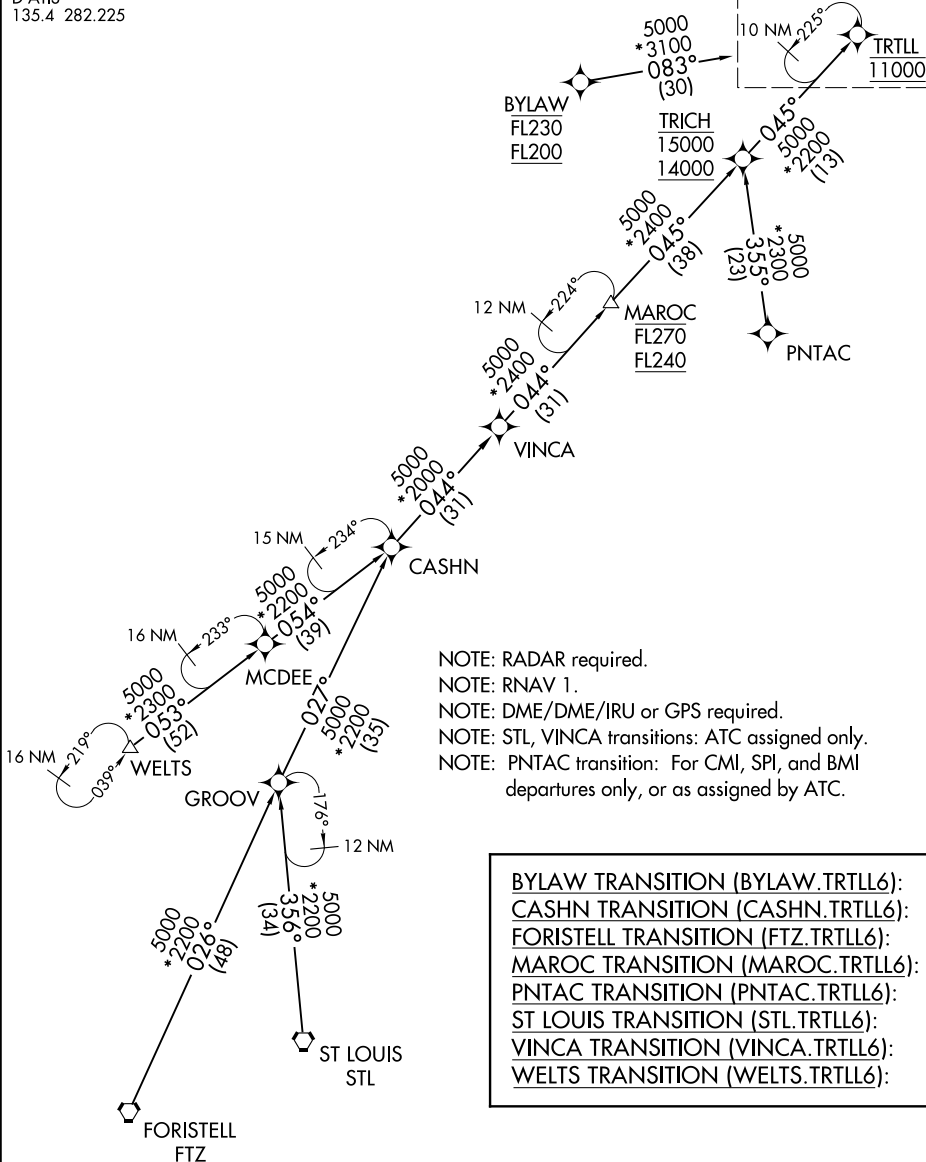

TRTLL SIX ARRIVAL (RNAV) Transition Routes

CHICAGO APP CON
119.0 292.125
D-ATIS
135.4 282.225

See following page for
Arrival Routes

NOTE: RADAR required.
 NOTE: RNAV 1.
 NOTE: DME/DME/IRU or GPS required.
 NOTE: STL, VINCA transitions: ATC assigned only.
 NOTE: PNTAC transition: For CMI, SPI, and BMI departures only, or as assigned by ATC.

BYLAW TRANSITION (BYLAW.TRLL6):
CASHN TRANSITION (CASHN.TRLL6):
FORISTELL TRANSITION (FTZ.TRLL6):
MAROC TRANSITION (MAROC.TRLL6):
PNTAC TRANSITION (PNTAC.TRLL6):
ST LOUIS TRANSITION (STL.TRLL6):
VINCA TRANSITION (VINCA.TRLL6):
WELTS TRANSITION (WELTS.TRLL6):

(CONTINUED ON FOLLOWING PAGE)

NOTE: Chart not to scale.

EC-3, 16 JUN 2022 to 14 JUL 2022

EC-3, 16 JUN 2022 to 14 JUL 2022