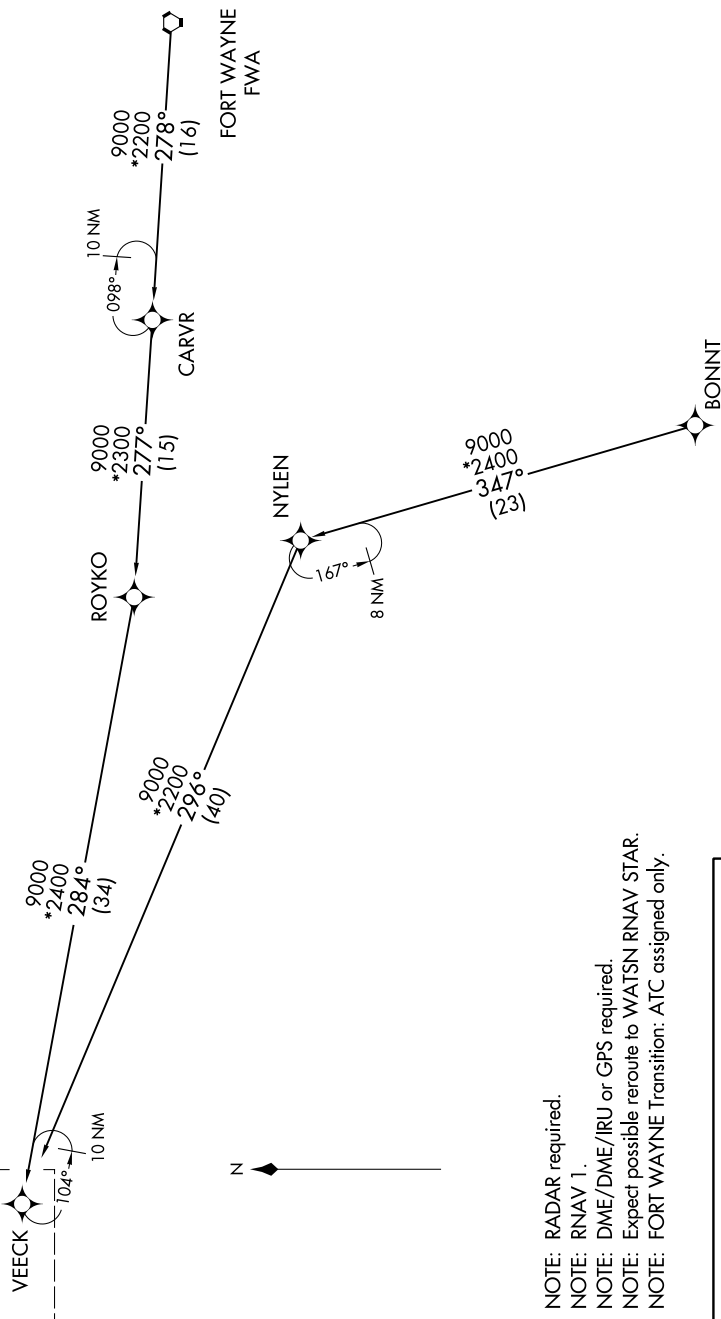

VEECK FIVE ARRIVAL (RNAV) Transition Routes

CHICAGO APP CON
119.0 292.125
D-AIIS
135.4 282.225

(CONTINUED ON FOLLOWING PAGE)

See following page for Arrival Route.

- NOTE: RADAR required.
- NOTE: RNAV 1.
- NOTE: DME/DME/IRU or GPS required.
- NOTE: Expect possible reroute to WATSN RNAV STAR.
- NOTE: FORT WAYNE Transition: ATC assigned only.

BONNT TRANSITION (BONNT.VEECK5):
FORT WAYNE TRANSITION (FWA.VEECK5):

NOTE: Chart not to scale.