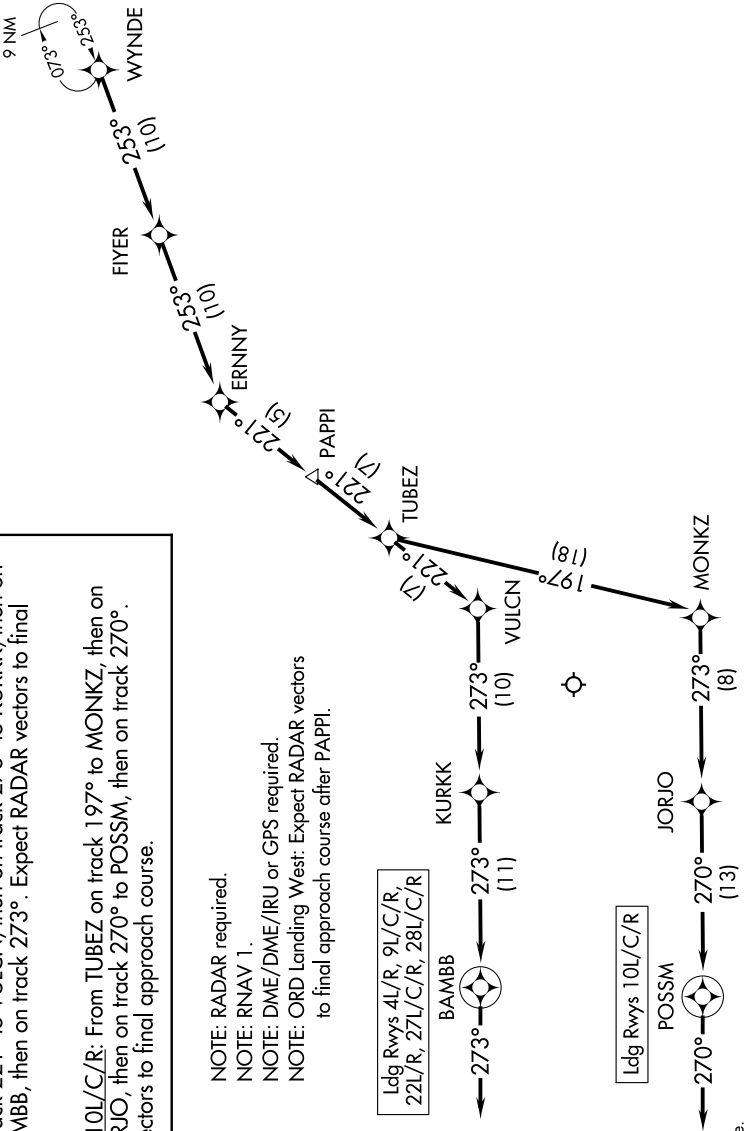

## ARRIVAL ROUTE DESCRIPTION

From WYNDE on track 253° to FIYER, then on track 253° to ERNINNY, then on track 221° to PAPPI, then on track 221° to TUBEZ.

LANDING RWYS 4L/R, 9L/C/R, 22L/R, 27L/C/R, 28L/C/R:  
From TUBEZ on track 221° to VULCN, then on track 273° to KURKK, then on track 273° to BAMB, then on track 273°. Expect RADAR vectors to final approach course.

LANDING RWY 10L/C/R: From TUBEZ on track 197° to MONKZ, then on track 273° to JORJO, then on track 270° to POSSM, then on track 270°. Expect RADAR vectors to final approach course.

NOTE: RADAR required.

NOTE: RNAV 1.

NOTE: DME/DME/IRU or GPS required.

NOTE: ORD Landing West: Expect RADAR vectors to final approach course after PAPPI.

Ldg Rwy 4L/R, 9L/C/R,  
22L/R, 27L/C/R, 28L/C/R

Ldg Rwy 10L/C/R

NOTE: Chart not to scale.

CHICAGO APP CON  
119.0 292.125  
D-AIS  
135.4 282.225

EC-3, 16 JUN 2022 to 14 JUL 2022