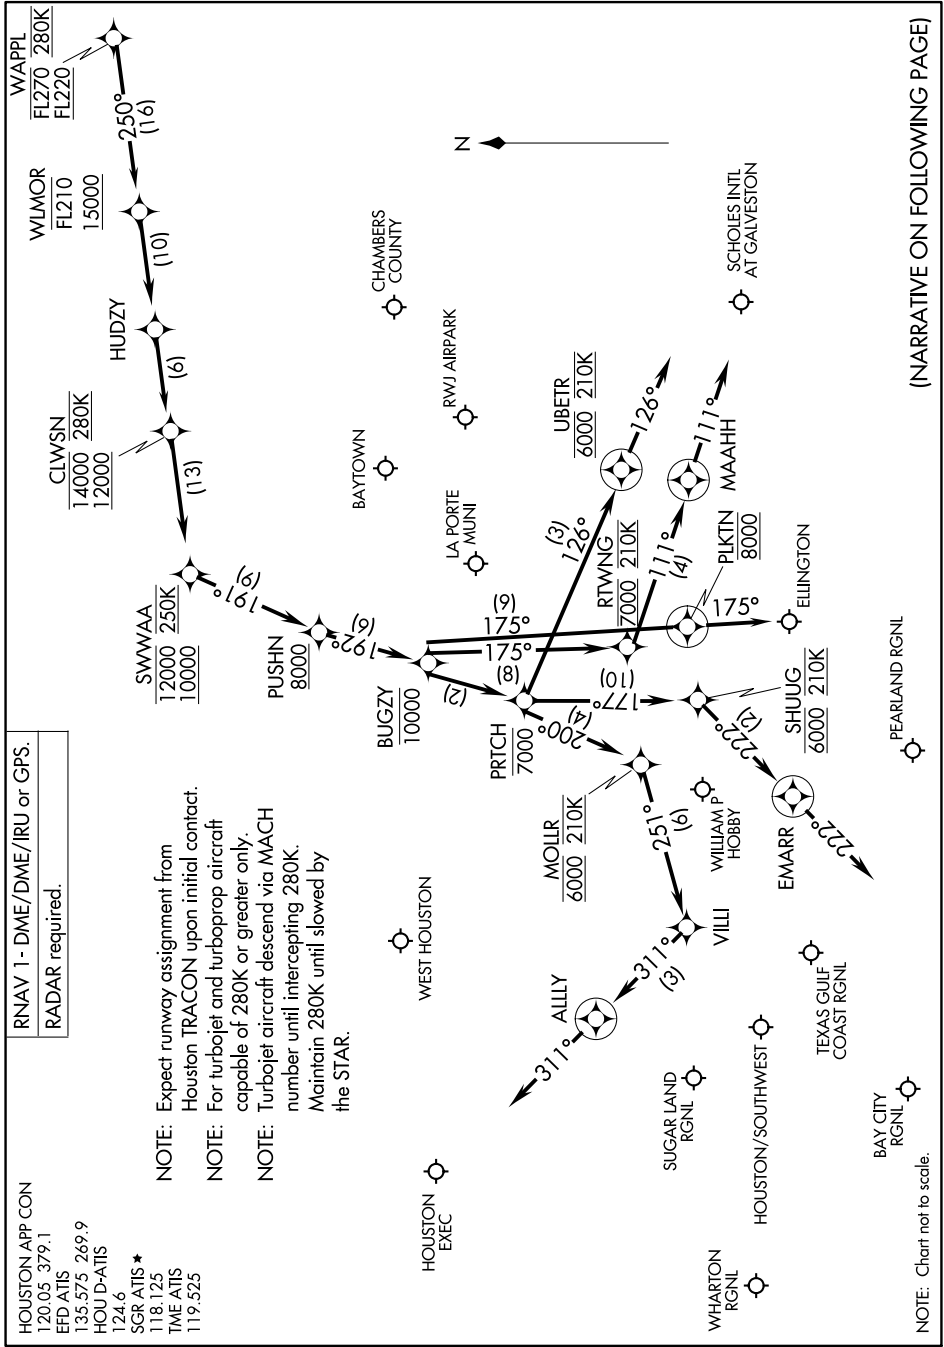

WAPPL SIX ARRIVAL (RNAV) Arrival Routes

SC-5, 16 JUN 2022 to 14 JUL 2022

(NARRATIVE ON FOLLOWING PAGE)

SC-5, 16 JUN 2022 to 14 JUL 2022